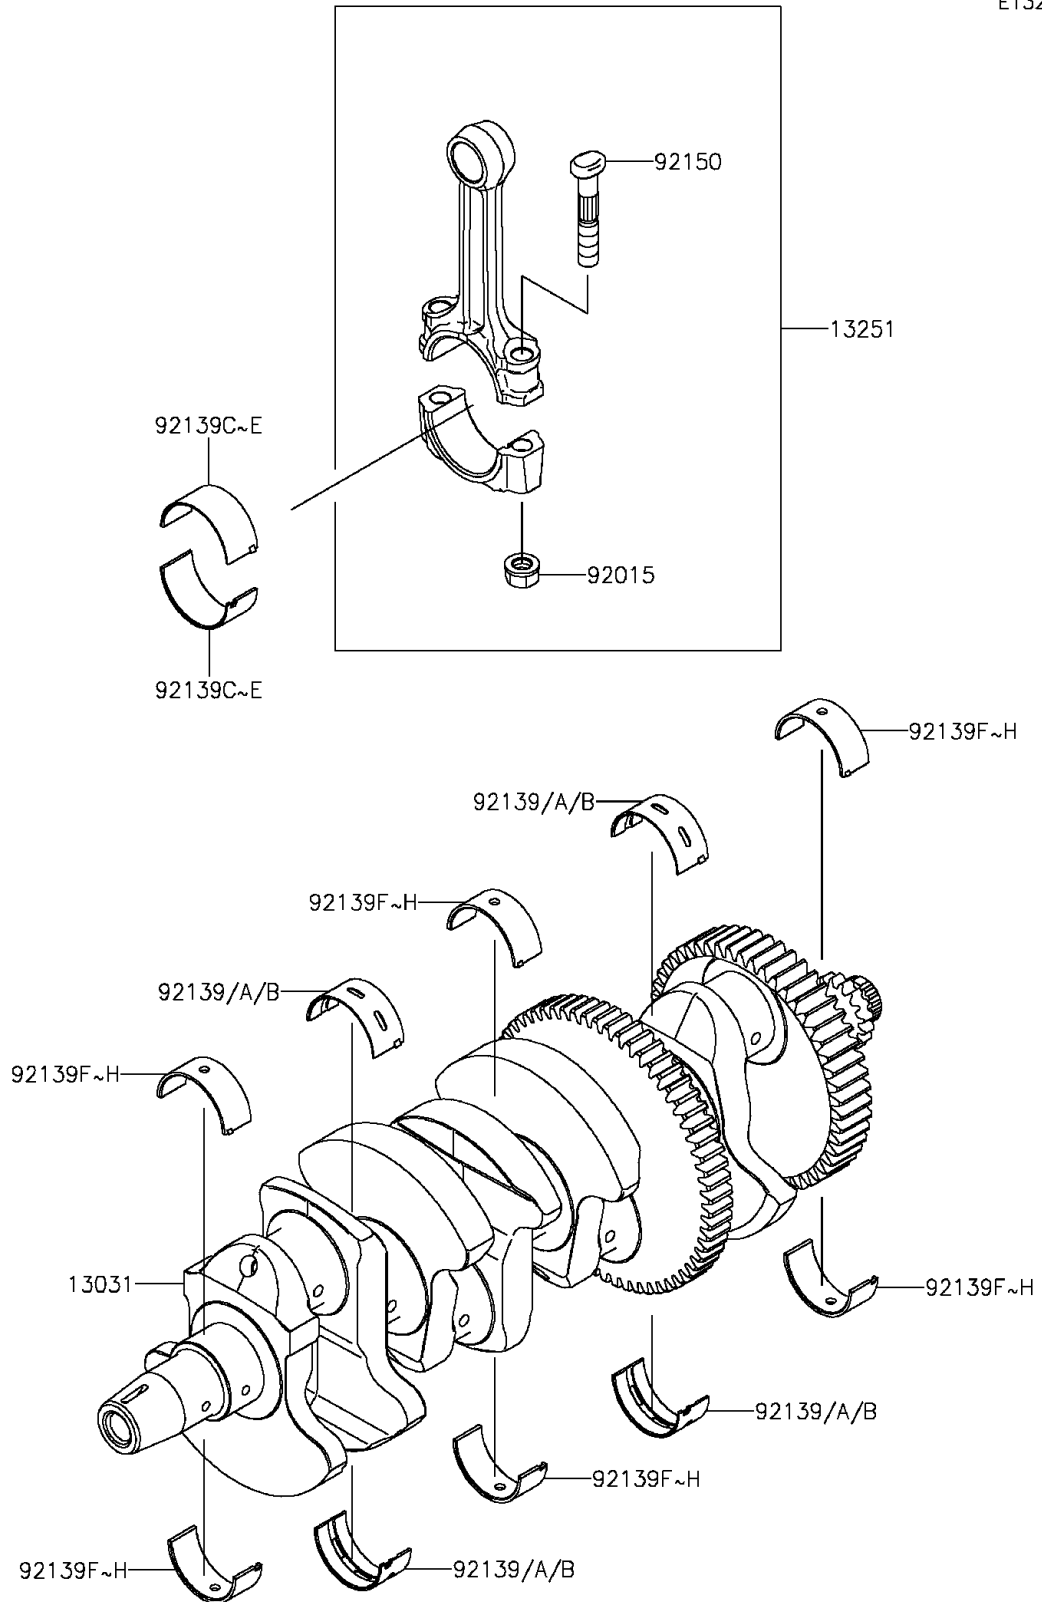

2015 VERSYS® 1000 ABS PARTS DIAGRAM

Crankshaft

E1321

2015 VERSYS® 1000 ABS PARTS LIST

Crankshaft

ITEM NAME	PART NUMBER	QUANTITY
CRANKSHAFT-COMP (Ref # 13031)	13031-0710	1
ROD-ASSY-CONNECTING,HH (Ref # 13251)	13251-0027-HH	1
NUT,FLANGED,8MM (Ref # 92015)	92015-1311	1
BUSHING,CRANK #2,BLUE (Ref # 92139)	92139-0032	1
BUSHING,CRANK #2,BLACK (Ref # 92139A)	92139-0033	1
BUSHING,CRANK #2,BROWN (Ref # 92139B)	92139-0034	1
BUSHING,CRANK PIN,BLUE (Ref # 92139C)	92139-0122	1
BUSHING,CRANK PIN,BLACK (Ref # 92139D)	92139-0123	1
BUSHING,CRANK PIN,BROWN (Ref # 92139E)	92139-0124	1
BUSHING,CRANK,#1,BLUE (Ref # 92139F)	92139-0217	1
BUSHING,CRANK,#1,BLACK (Ref # 92139G)	92139-0218	1
BUSHING,CRANK,#1,BROWN (Ref # 92139H)	92139-0219	1
BOLT,CONNECTING ROD,8MM (Ref # 92150)	92150-1216	1