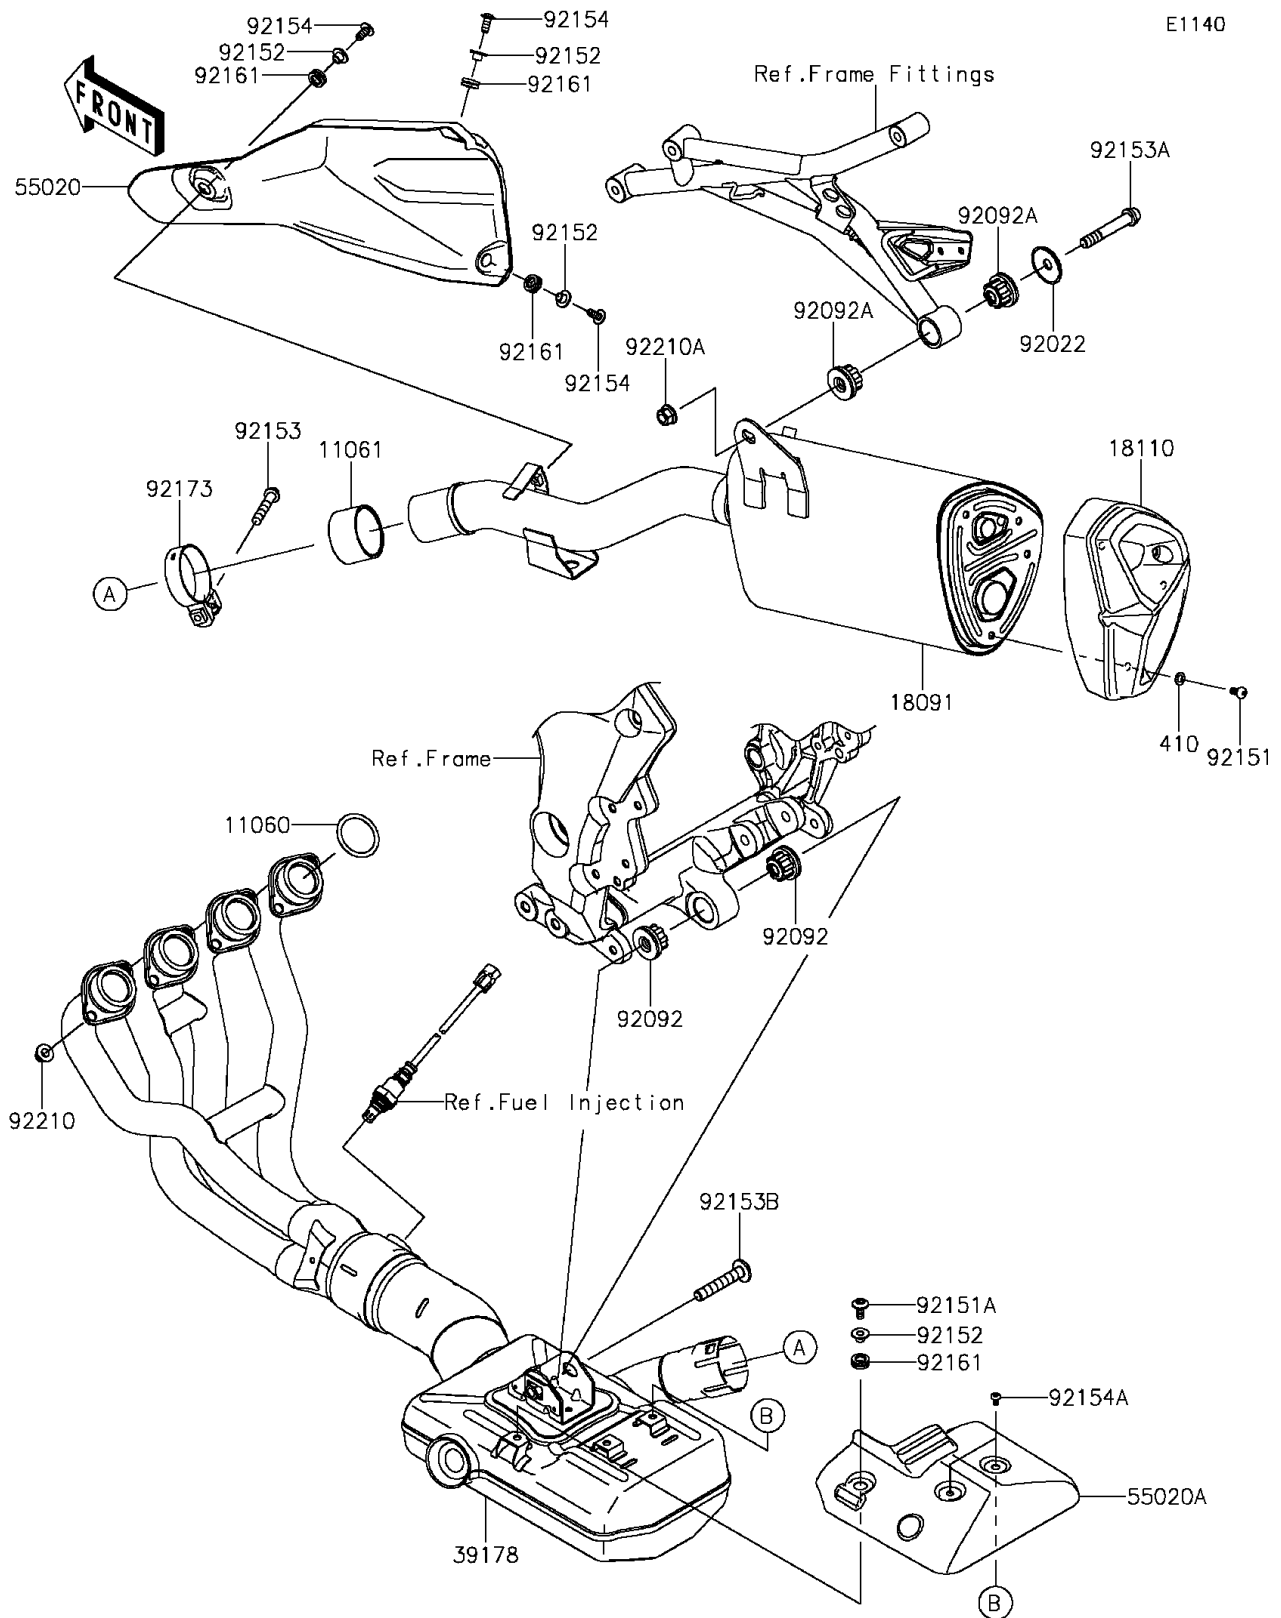

2015 VERSYS® 1000 ABS PARTS DIAGRAM

Muffler(s)

2015 VERSYS® 1000 ABS PARTS LIST

Muffler(s)

ITEM NAME	PART NUMBER	QUANTITY
GASKET,EXHAUST PIPE HOLDER (Ref # 11060)	11060-1103	1
GASKET,MUFFLER CONNECTING (Ref # 11061)	11061-0726	1
BODY-COMP-MUFFLER (Ref # 18091)	18091-0939	1
BODY END-MUFFLER (Ref # 18110)	18110-0174	1
MANIFOLD-COMP-EXHAUST (Ref # 39178)	39178-0221	1
WASHER-PLAIN-SMALL,6MM (Ref # 410)	410S0600	1
GUARD,HEAT (Ref # 55020)	55020-0598	1
GUARD,CHAMBER (Ref # 55020A)	55020-0904	1
WASHER (Ref # 92022)	92022-289	1
BUSHING-RUBBER (Ref # 92092)	92092-1081	1
BUSHING-RUBBER,MUFFLER (Ref # 92092A)	92092-1087	1
BOLT,SOCKET,6X12 (Ref # 92151)	92151-1219	1
BOLT,SOCKET,6X14 (Ref # 92151A)	92151-1654	1
COLLAR,6.3X8.3X16 (Ref # 92152)	92152-0286	1
BOLT,8X45 (Ref # 92153)	92153-0702	1
BOLT,SOCKET,10X60 (Ref # 92153A)	92153-1837	1
BOLT,SOCKET,10X58 (Ref # 92153B)	92153-1930	1
BOLT,SOCKET,6X14 (Ref # 92154)	92154-0856	1
BOLT,SOCKET,6X8 (Ref # 92154A)	92154-0963	1
DAMPER (Ref # 92161)	92161-0306	1
CLAMP (Ref # 92173)	92173-1320	1
NUT,8MM (Ref # 92210)	92210-0076	1
NUT (Ref # 92210A)	92210-0568	1