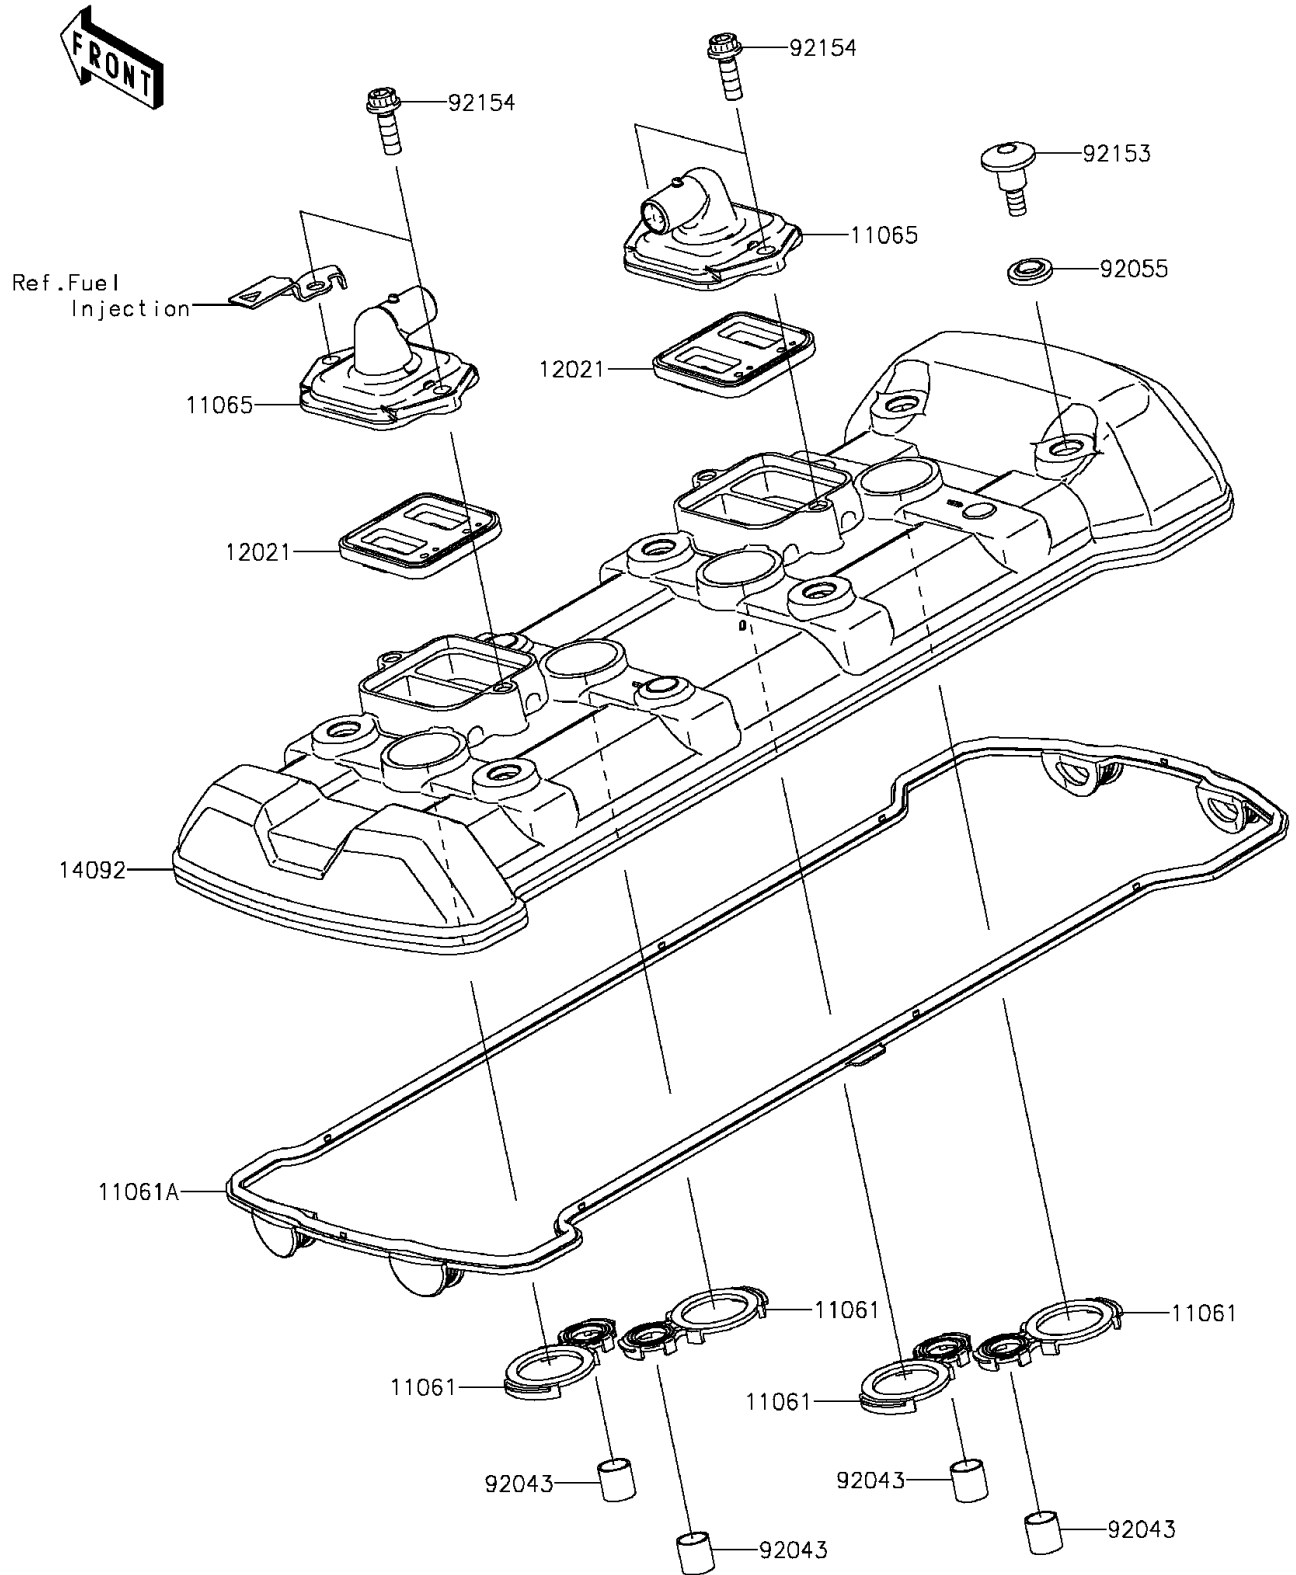

2015 VERSYS® 1000 ABS PARTS DIAGRAM

Cylinder Head Cover

E1112

2015 VERSYS® 1000 ABS PARTS LIST

Cylinder Head Cover

ITEM NAME	PART NUMBER	QUANTITY
GASKET,SPARK PLUG (Ref # 11061)	11061-0104	1
GASKET,HEAD (Ref # 11061A)	11061-0914	1
CAP,HEAD COVER (Ref # 11065)	11065-0328	1
VALVE-ASSY-REED (Ref # 12021)	12021-0016	1
COVER,HEAD (Ref # 14092)	14092-0831	1
PIN,10.1X12X14 (Ref # 92043)	92043-4009	1
RING-O (Ref # 92055)	92055-0785	1
BOLT,SOCKET,6X22.5 (Ref # 92153)	92153-1779	1
BOLT,SOCKET,6X18 (Ref # 92154)	92154-0351	1