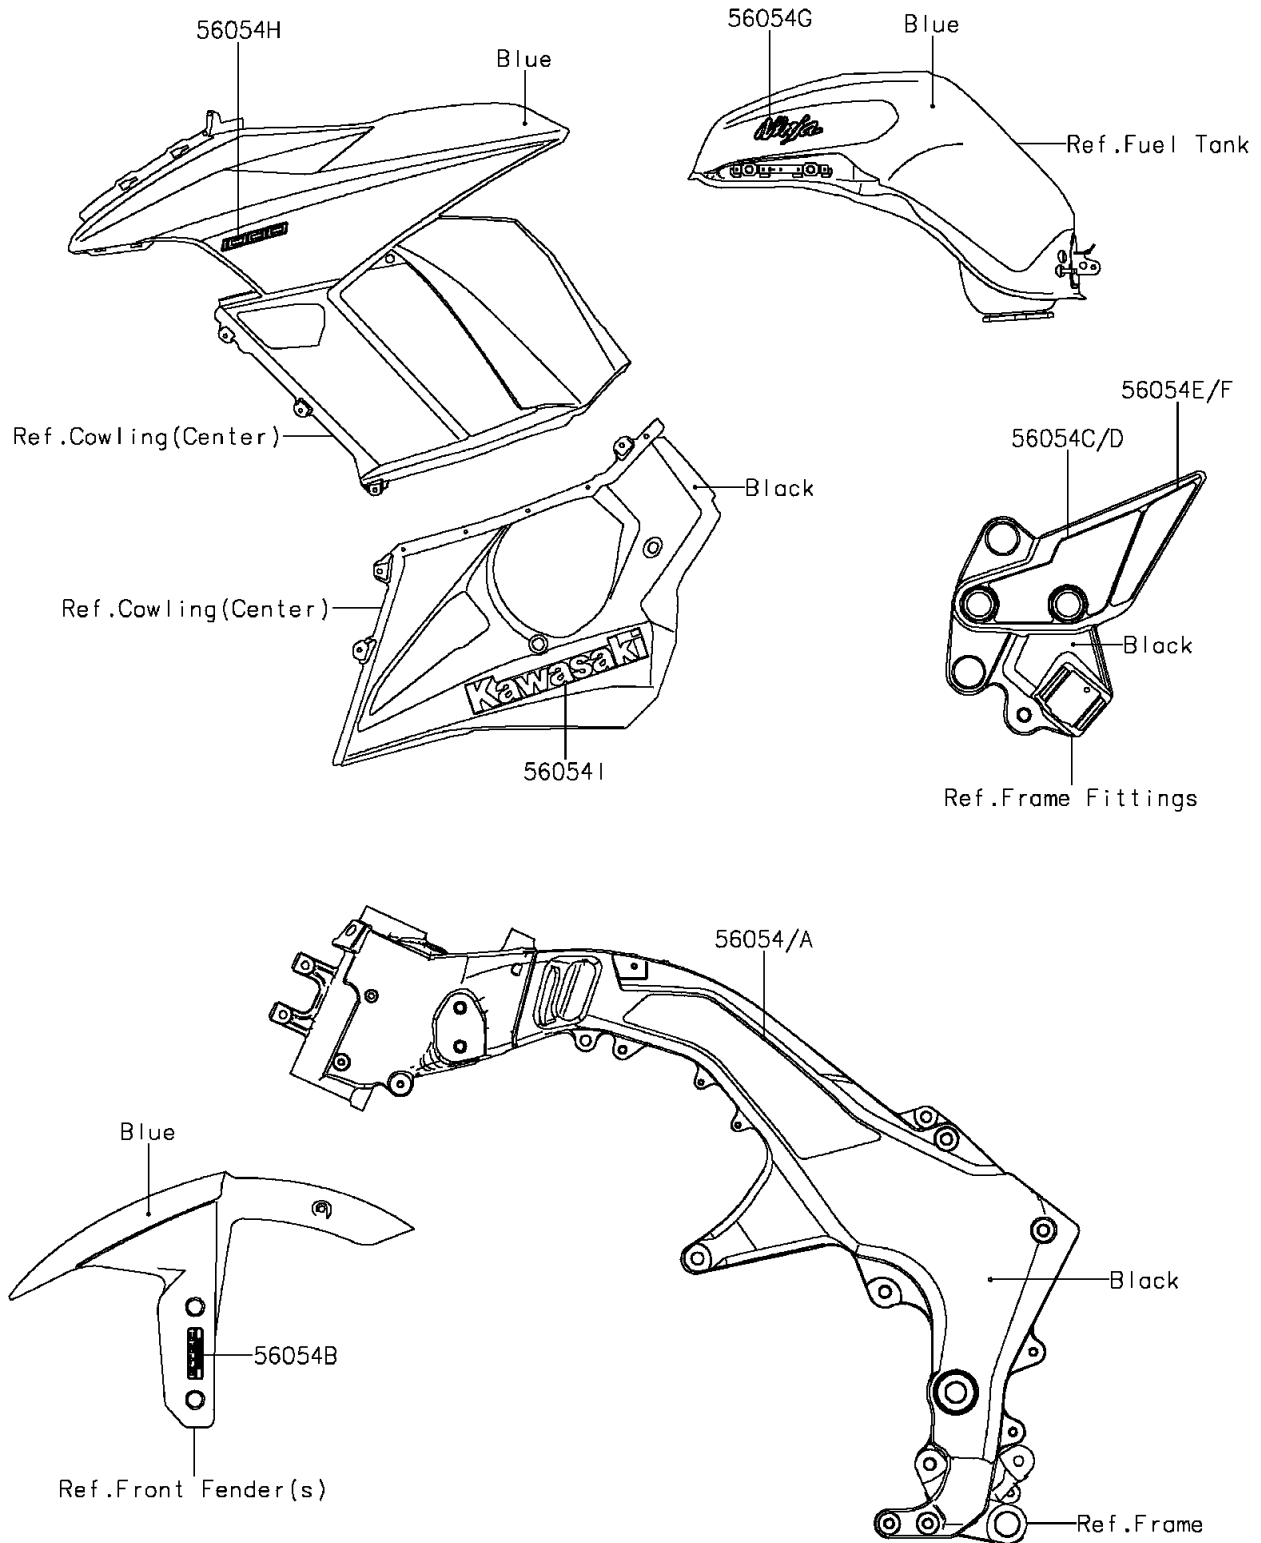

2014 NINJA® 1000 ABS PARTS DIAGRAM

Decals(Blue)(MEF)

F2861

2014 NINJA® 1000 ABS PARTS LIST

Decals(Blue)(MEF)

ITEM NAME	PART NUMBER	QUANTITY
MARK,FRAME PAD,LH (Ref # 56054)	56054-0607	1
MARK,FRAME PAD,RH (Ref # 56054A)	56054-0608	1
MARK,FR FENDER,KTRC ABS (Ref # 56054B)	56054-0953	1
MARK,STAY,STEP,LH (Ref # 56054C)	56054-1247	1
MARK,STAY,STEP,RH (Ref # 56054D)	56054-1248	1
MARK,STAY,STEP,LWR,LH (Ref # 56054E)	56054-1278	1
MARK,STAY,STEP,LWR,RH (Ref # 56054F)	56054-1279	1
MARK,FUEL TANK,NINJA (Ref # 56054G)	56054-1351	1
MARK,SIDE COWL.,1000 (Ref # 56054H)	56054-1353	1
MARK,LWR COWL.,KAWASAKI (Ref # 56054I)	56054-1360	1