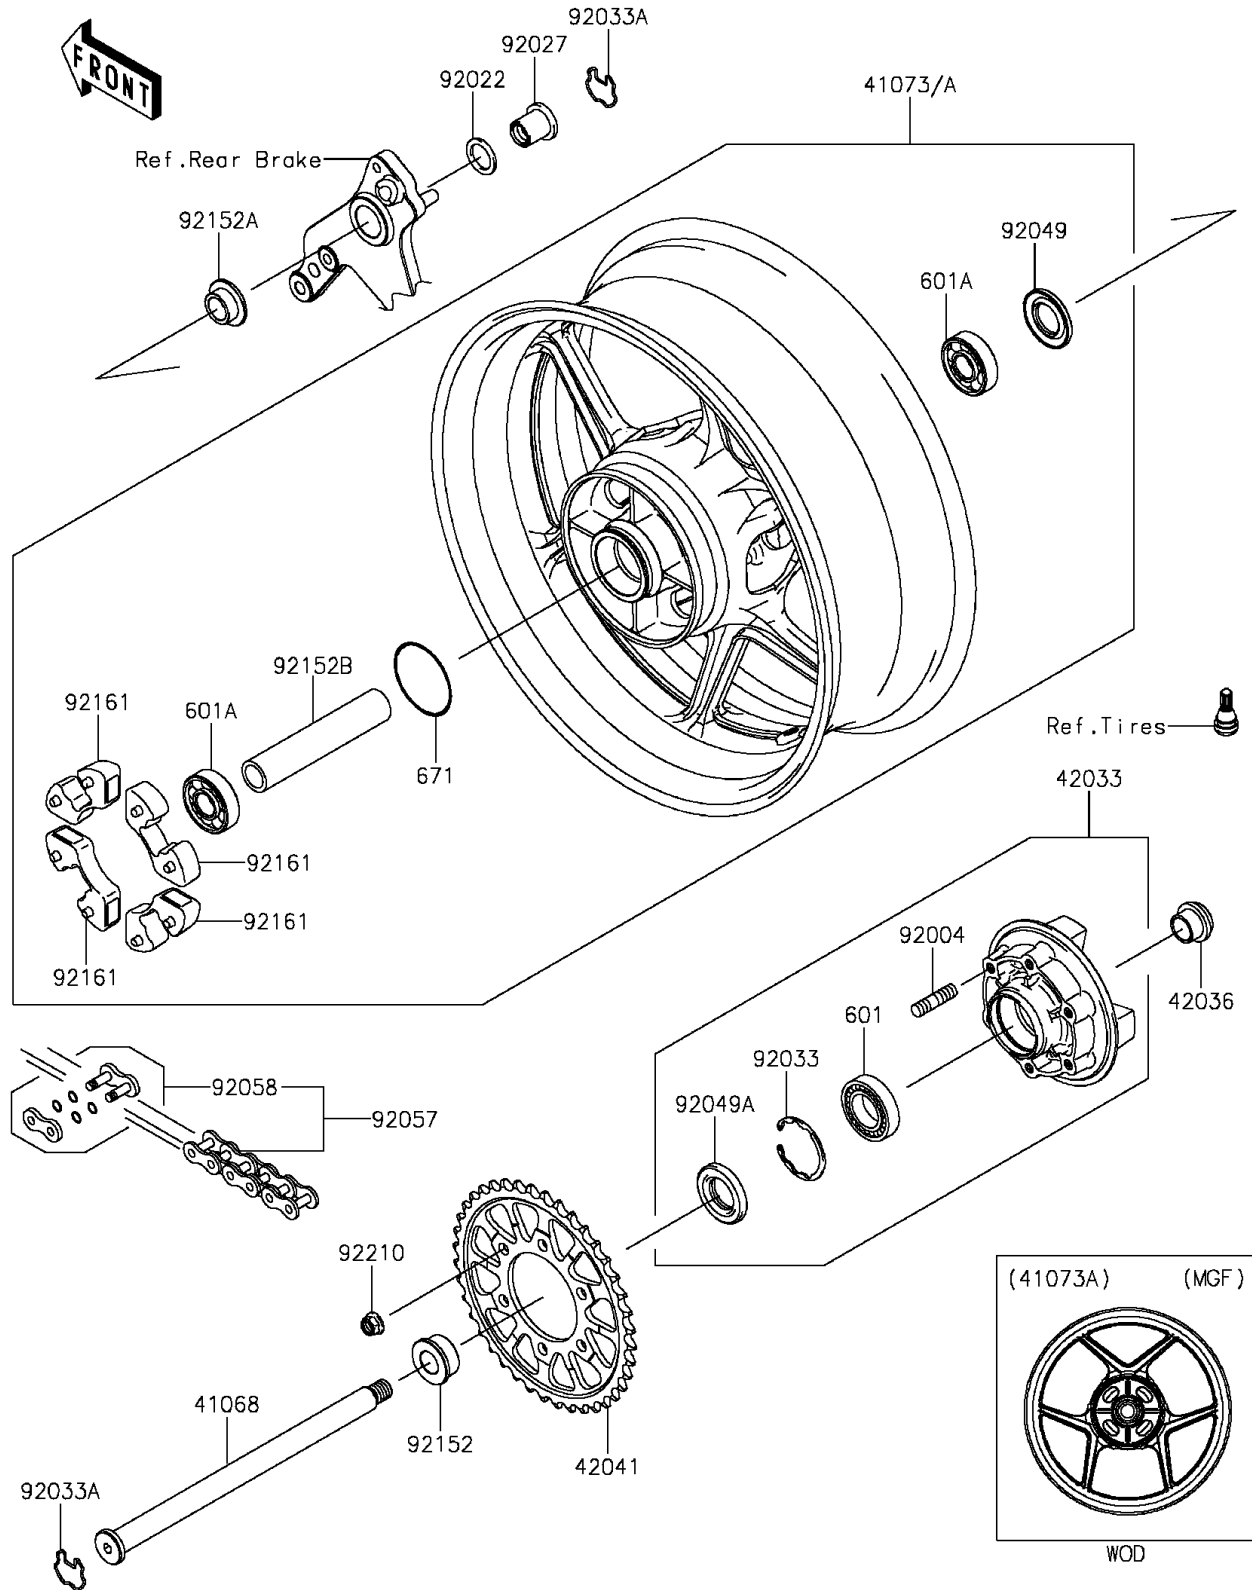

2014 NINJA® 1000 ABS PARTS DIAGRAM

Rear Wheel/Chain

F2240

2014 NINJA® 1000 ABS PARTS LIST

Rear Wheel/Chain

ITEM NAME	PART NUMBER	QUANTITY
AXLE,RR (Ref # 41068)	41068-1354	1
WHEEL-ASSY,RR,G.BLACK (Ref # 41073)	41073-0607-QT	1
COUPLING-ASSY,RR HUB (Ref # 42033)	42033-0028	1
SLEEVE,RR HUB,L=23 (Ref # 42036)	42036-1251	1
SPROCKET-HUB,41T (Ref # 42041)	42041-0095	1
BEARING-BALL (Ref # 601)	601B6205UU	1
BEARING-BALL,#6304UUC3 (Ref # 601A)	601B6304UU	1
O RING,60MM (Ref # 671)	671B2560	1
STUD,10X19 (Ref # 92004)	92004-0028	1
WASHER,23X32X2.3 (Ref # 92022)	92022-1618	1
COLLAR,RR AXLE,L=28 (Ref # 92027)	92027-1810	1
RING-SNAP,52MM (Ref # 92033)	92033-1043	1
RING-SNAP,RR AXLE (Ref # 92033A)	92033-1156	1
SEAL-OIL,27X52X5 (Ref # 92049)	92049-0723	1
SEAL-OIL (Ref # 92049A)	92049-1287	1
CHAIN,DRIVE,EK525ZX-112L (Ref # 92057)	92057-0203	1
JOINT-CHAIN,DRIVE (Ref # 92058)	92058-0027	1
COLLAR,RR AXLE,LH,L=18 (Ref # 92152)	92152-0118	1
COLLAR,RR AXLE,RH,20X28X14.5 (Ref # 92152A)	92152-0876	1
COLLAR,RR HUB,20.2X28X144.5 (Ref # 92152B)	92152-0892	1
DAMPER,SHOCK,RR HUB (Ref # 92161)	92161-0342	1
NUT,LOCK,FLANGED,10MM (Ref # 92210)	92210-0276	1