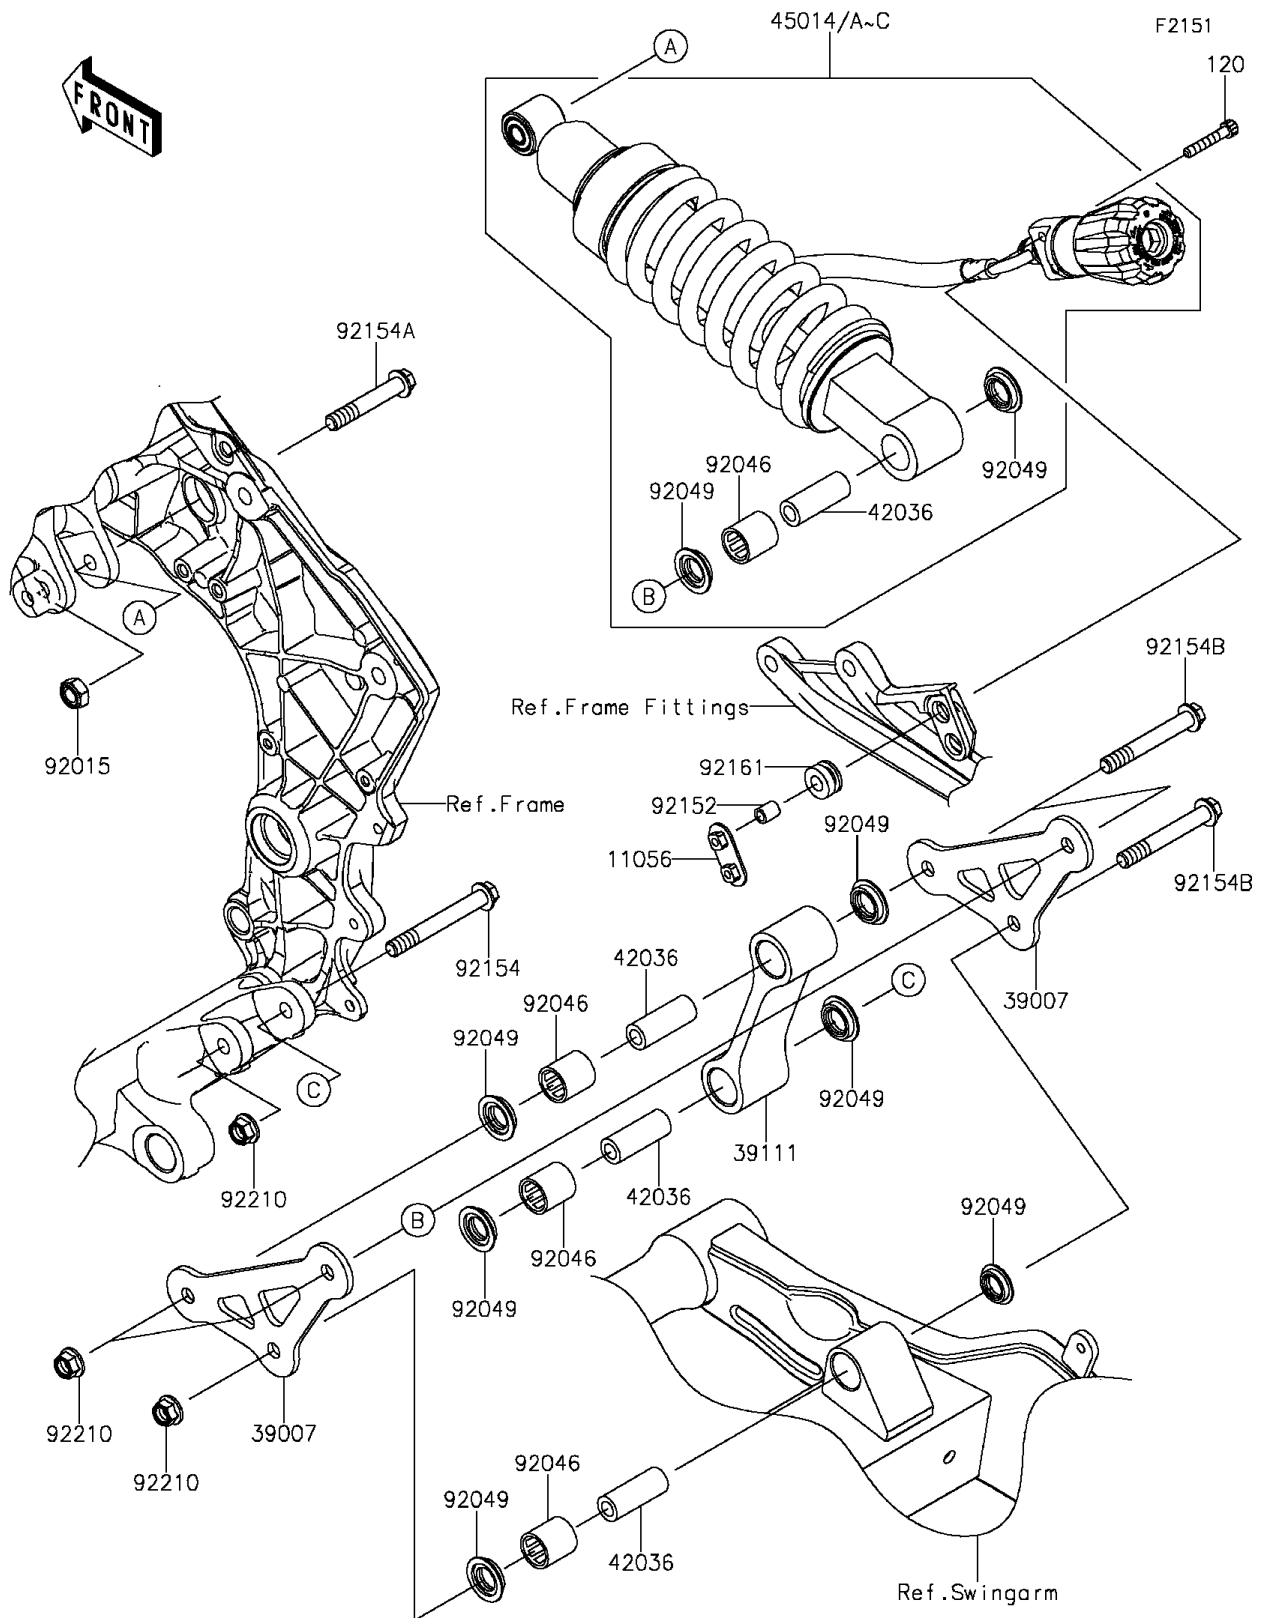

2014 NINJA® 1000 ABS PARTS DIAGRAM

Suspension/Shock Absorber

2014 NINJA® 1000 ABS PARTS LIST

Suspension/Shock Absorber

ITEM NAME	PART NUMBER	QUANTITY
BRACKET (Ref # 11056)	11056-1914	1
BOLT-SOCKET,6X35 (Ref # 120)	120CA0635	1
ARM-SUSP,UNI TRAK,P.SILVER (Ref # 39007)	39007-0156-458	1
ROD-TIE,SUSPENSION,F.S.BLACK (Ref # 39111)	39111-0069-18R	1
SLEEVE,10.1X17X44.5 (Ref # 42036)	42036-1342	1
SHOCKABSORBER,P.SILVER/GRAY (Ref # 45014A)	45014-0457-37R	1
NUT,LOCK,10MM,BLACK (Ref # 92015)	92015-1189	1
BEARING-NEEDLE,SFYZM172425 (Ref # 92046)	92046-1273	1
SEAL-OIL,MHA17245.7F (Ref # 92049)	92049-1223	1
COLLAR,6.4X10X12 (Ref # 92152)	92152-1628	1
BOLT,FLANGED,10X77 (Ref # 92154)	92154-0262	1
BOLT,FLANGED,10X60 (Ref # 92154A)	92154-0263	1
BOLT,FLANGED,10X67 (Ref # 92154B)	92154-0264	1
DAMPER (Ref # 92161)	92161-0036	1
NUT,LOCK,FLANGED,10MM (Ref # 92210)	92210-1139	1