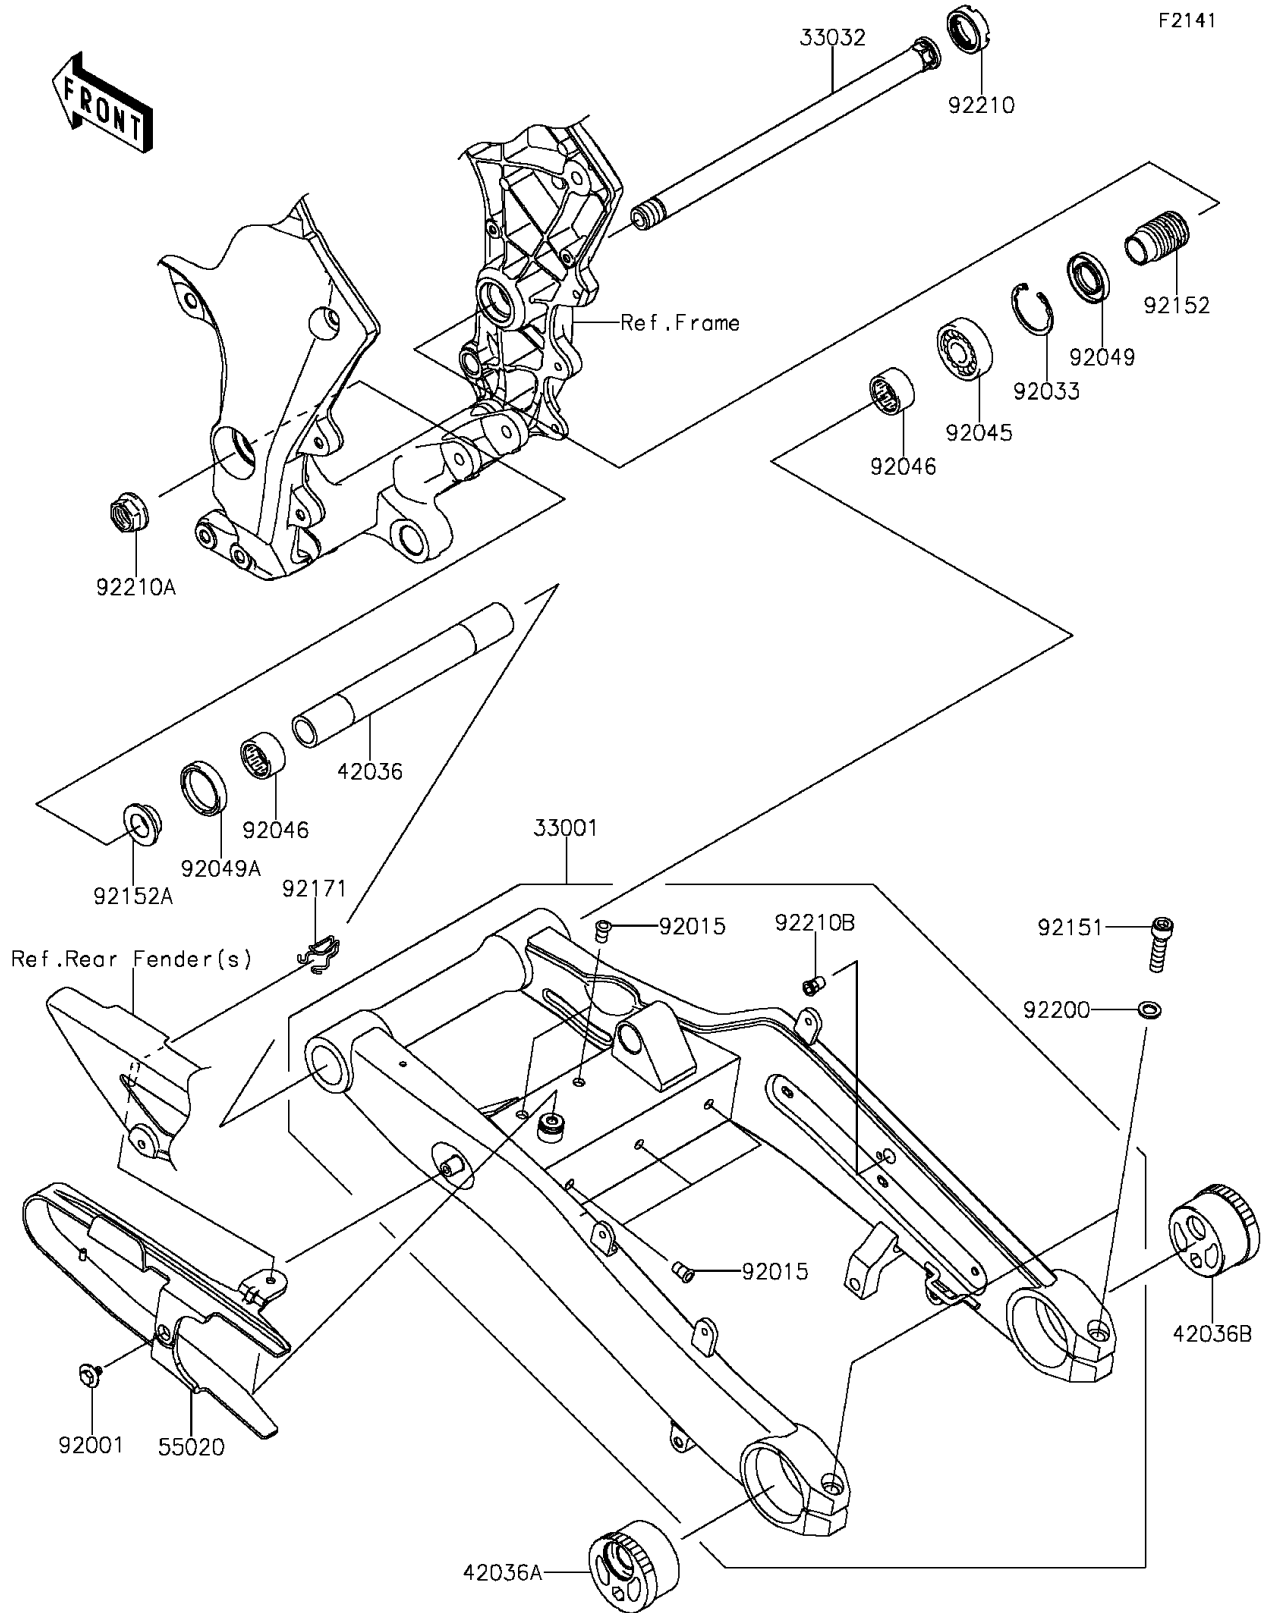

2014 NINJA® 1000 ABS PARTS DIAGRAM

Swingarm

2014 NINJA® 1000 ABS PARTS LIST

Swingarm

ITEM NAME	PART NUMBER	QUANTITY
ARM-COMP-SWING,F.S.BLACK (Ref # 33001)	33001-0607-18R	1
SHAFT-SWING ARM (Ref # 33032)	33032-0013	1
SLEEVE,20.1X28X226 (Ref # 42036)	42036-0069	1
SLEEVE,REAR AXLE,LH,SILVER (Ref # 42036A)	42036-1153-KX	1
SLEEVE,REAR AXLE,RH,SILVER (Ref # 42036B)	42036-1265-KX	1
GUARD,CHAIN (Ref # 55020)	55020-0903	1
BOLT,6X12 (Ref # 92001)	92001-1771	1
NUT,POP,6MM,L=16.5 (Ref # 92015)	92015-1792	1
RING-SNAP,42MM (Ref # 92033)	92033-1041	1
BEARING-BALL,6004UL11 (Ref # 92045)	92045-0017	1
BEARING-NEEDLE,7E-HVS 28X34X17 (Ref # 92046)	92046-0008	1
SEAL-OIL,MHSA25X42X6 (Ref # 92049)	92049-1314	1
SEAL-OIL,MHSA25X34X7 (Ref # 92049A)	92049-1352	1
BOLT,SOCKET,10X40 (Ref # 92151)	92151-1899	1
COLLAR,SWING ARM,L=47 (Ref # 92152)	92152-0154	1
COLLAR,SWING ARM,L=12.5 (Ref # 92152A)	92152-1234	1
CLAMP (Ref # 92171)	92171-0907	1
WASHER,10.5X18X2.0 (Ref # 92200)	92200-0531	1
NUT,30MM (Ref # 92210)	92210-0134	1
NUT,FLANGED,20MM (Ref # 92210A)	92210-0320	1
NUT,POP,6MM,L=15 (Ref # 92210B)	92210-1397	1