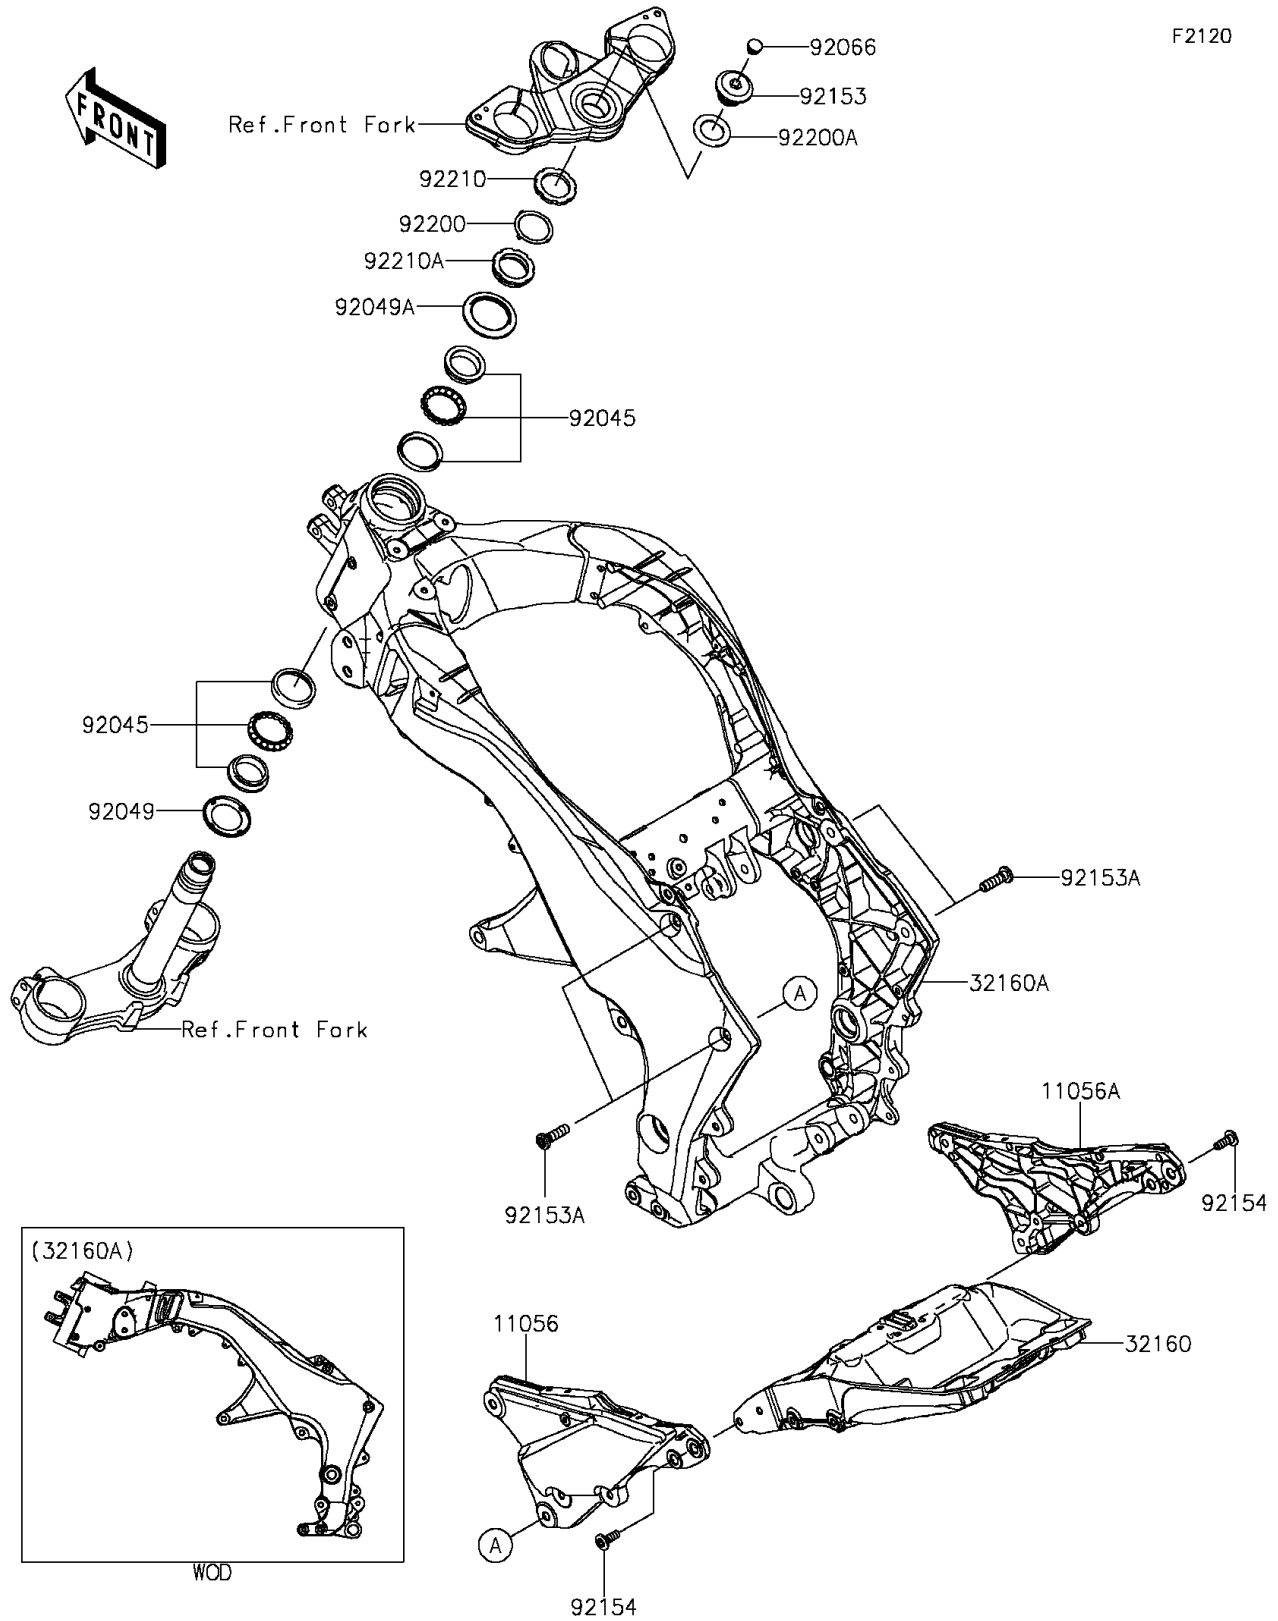

2014 NINJA® 1000 ABS PARTS DIAGRAM

Frame

2014 NINJA® 1000 ABS PARTS LIST

Frame

ITEM NAME	PART NUMBER	QUANTITY
BRACKET,RR,LH,F.S.BLACK (Ref # 11056)	11056-2432-18R	1
BRACKET,RR,RH,F.S.BLACK (Ref # 11056A)	11056-2433-18R	1
FRAME-COMP,RR (Ref # 32160)	32160-0689	1
FRAME-COMP,MAIN,F.S.BLACK (Ref # 32160A)	32160-0690-18R	1
BEARING-BALL,SF07A17PX1V1 (Ref # 92045)	92045-1384	1
SEAL-OIL,DS35X55X4 (Ref # 92049)	92049-0022	1
SEAL-OIL,43X55.5X8.6 (Ref # 92049A)	92049-0742	1
PLUG (Ref # 92066)	92066-0071	1
BOLT,26MM (Ref # 92153)	92153-0474	1
BOLT,SOCKET,10X35 (Ref # 92153A)	92153-1442	1
BOLT,SOCKET,8X23 (Ref # 92154)	92154-0379	1
WASHER (Ref # 92200)	92200-0036	1
WASHER,27X42X2.3 (Ref # 92200A)	92200-0081	1
NUT,35MM (Ref # 92210)	92210-0095	1
NUT,35MM (Ref # 92210A)	92210-0823	1