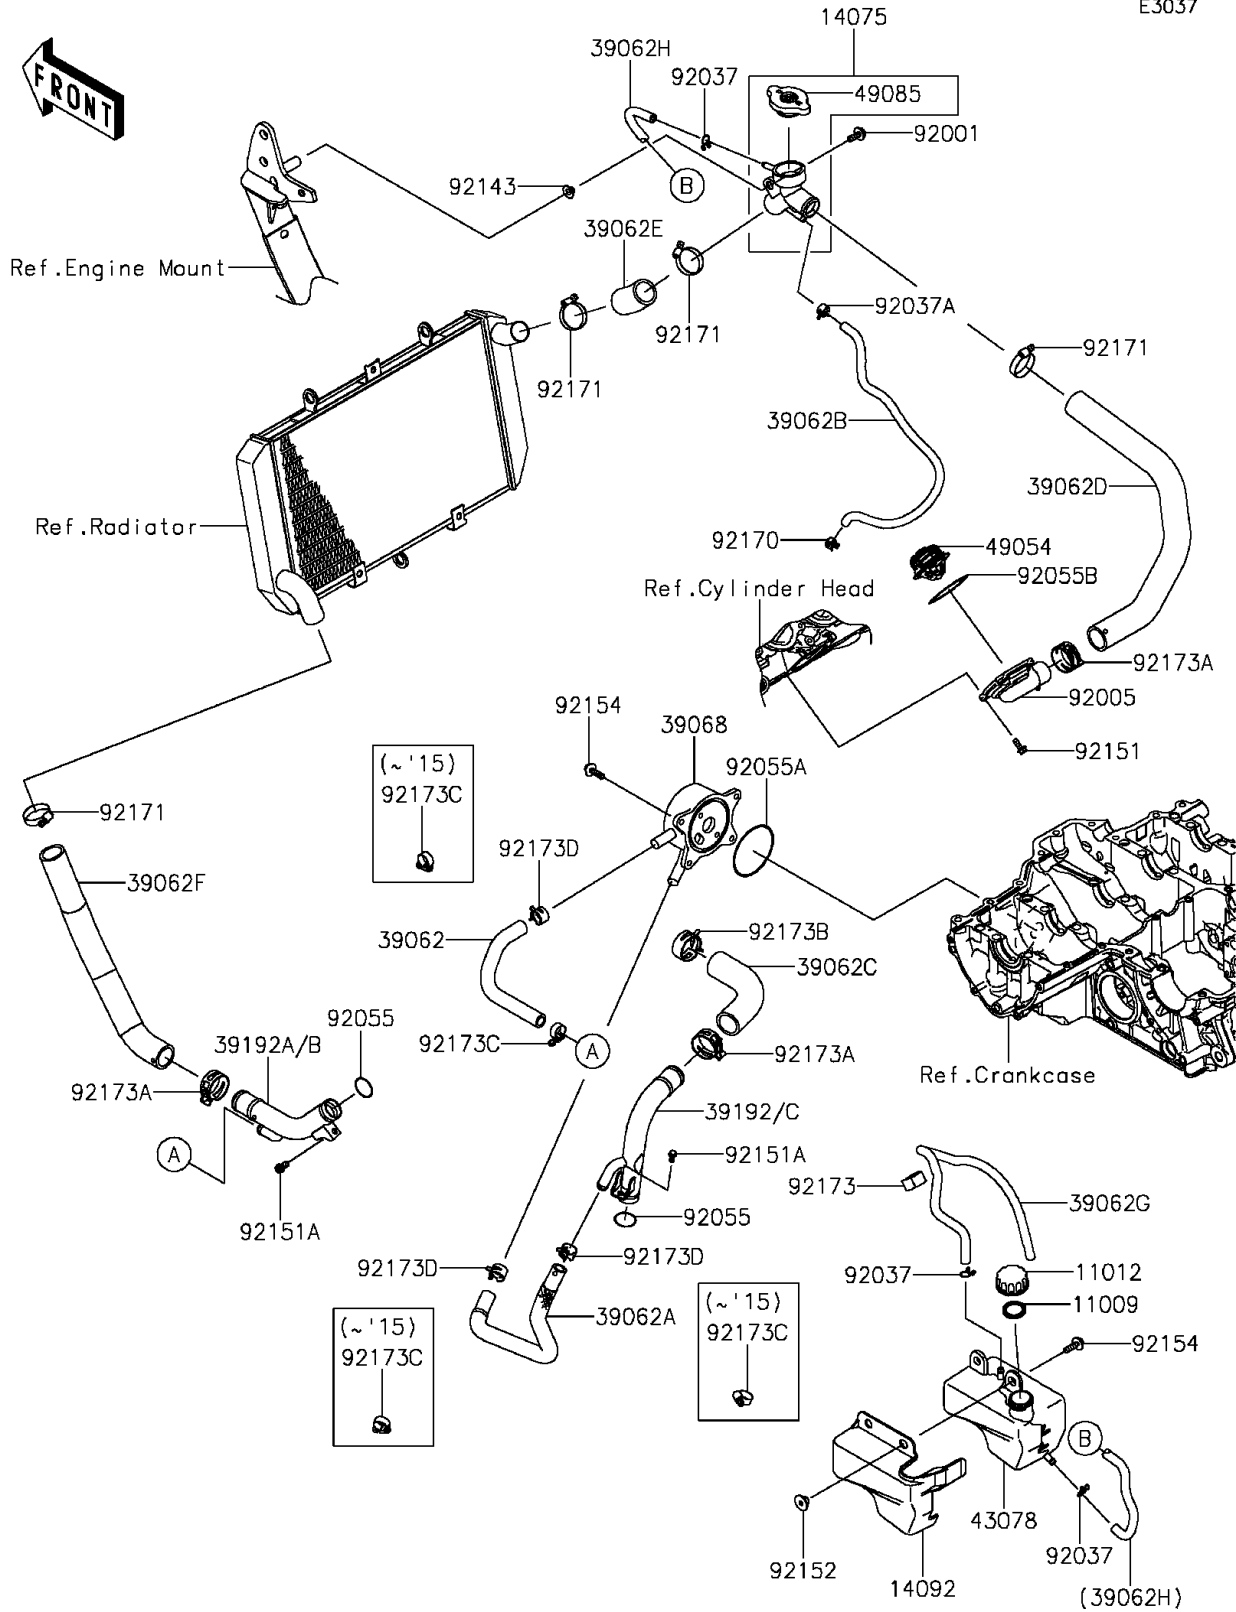

2014 NINJA® 1000 ABS PARTS DIAGRAM

Water Pipe

E3037