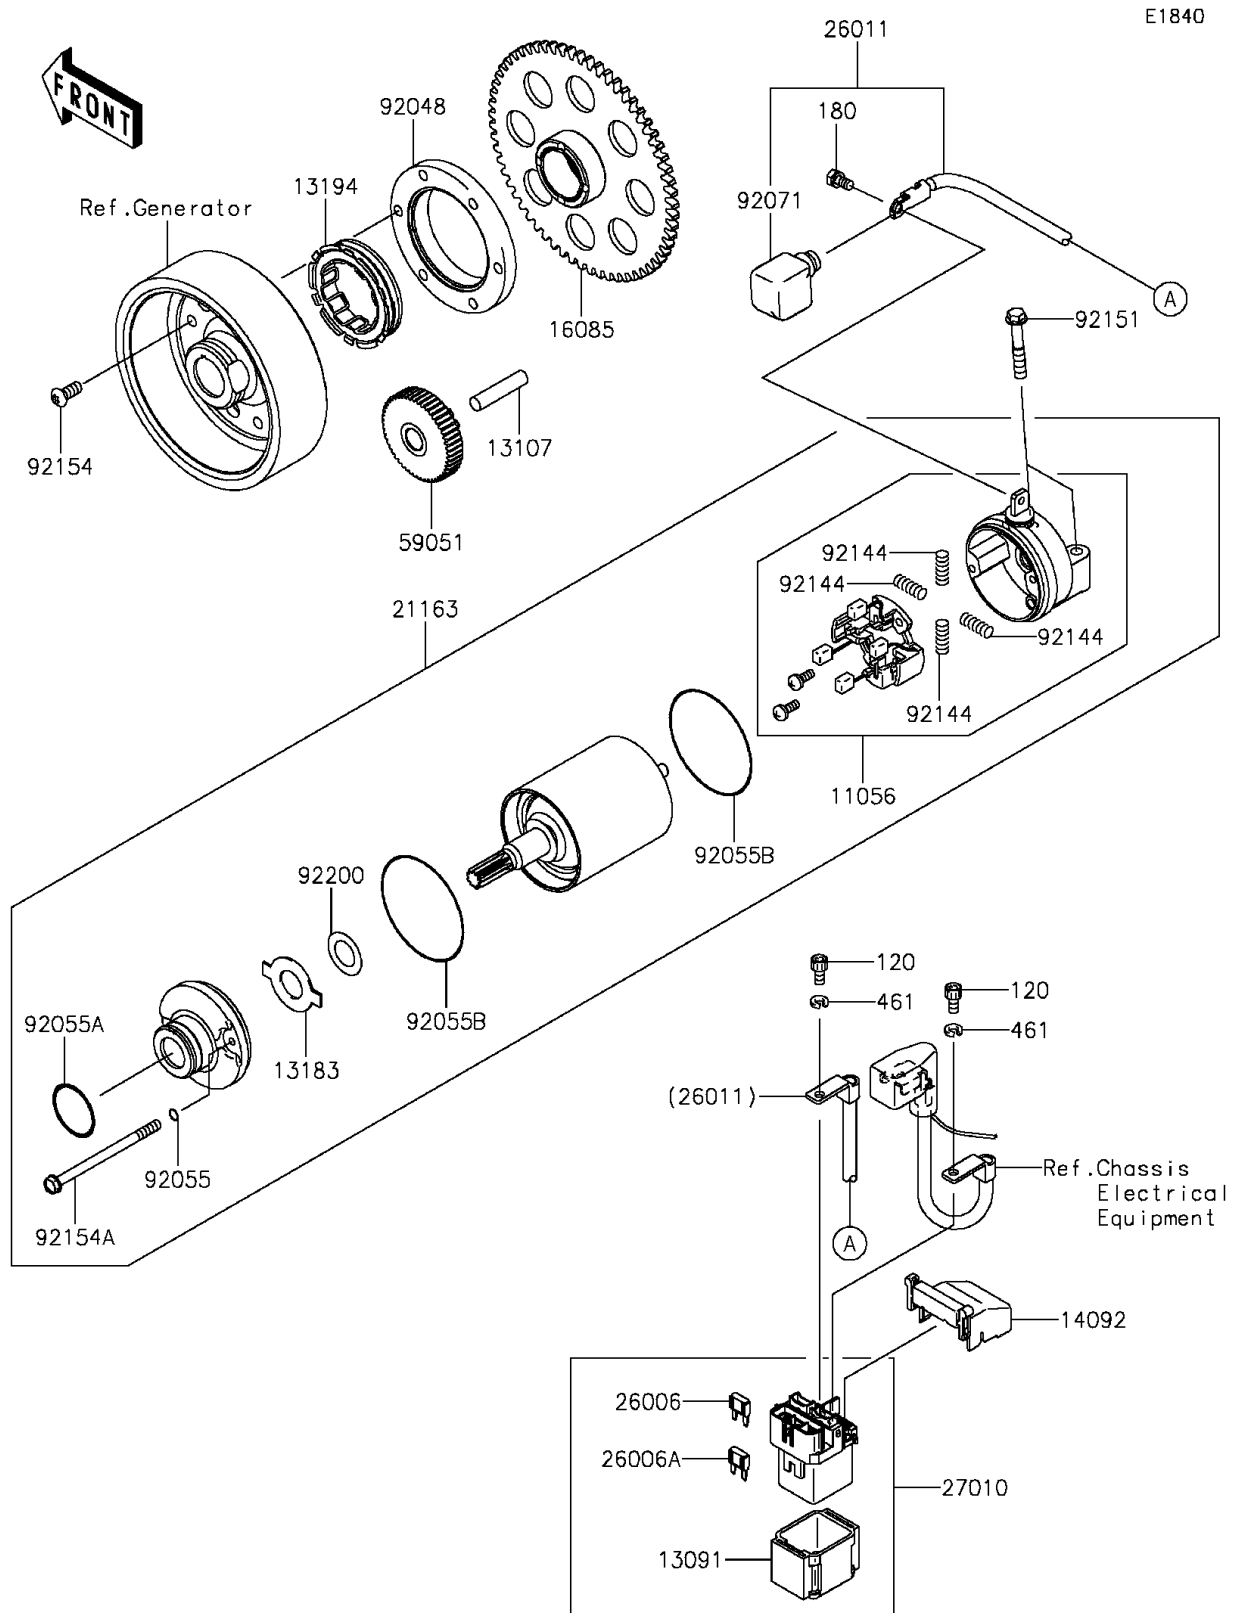

2014 NINJA® 1000 ABS PARTS DIAGRAM

Starter Motor

2014 NINJA® 1000 ABS PARTS LIST

Starter Motor

ITEM NAME	PART NUMBER	QUANTITY
BRACKET (Ref # 11056)	11056-2770	1
BOLT-SOCKET,5X10 (Ref # 120)	120CB0510	1
HOLDER,MAGNETIC SWITCH (Ref # 13091)	13091-1884	1
SHAFT,IDLER GEAR (Ref # 13107)	13107-1377	1
PLATE (Ref # 13183)	13183-1460	1
CLUTCH-ONEWAY (Ref # 13194)	13194-1096	1
COVER (Ref # 14092)	14092-0109	1
GEAR,CLUTCH ONEWAY (Ref # 16085)	16085-0609	1
BOLT-UPSET-WS,5X10 (Ref # 180)	180BA0510	1
STARTER-ELECTRIC (Ref # 21163)	21163-0735	1
FUSE,MINI BLADE,15A,BLUE (Ref # 26006)	26006-0001	1
FUSE,MINI BLADE,30A,GREEN (Ref # 26006A)	26006-1080	1
WIRE-LEAD (Ref # 26011)	26011-0820	1
SWITCH (Ref # 27010)	27010-0770	1
WASHER-SPRING,5MM (Ref # 461)	461DB0500	1
GEAR-SPUR,IDLER (Ref # 59051)	59051-0741	1
RACE (Ref # 92048)	92048-0018	1
RING-O,STARTER (Ref # 92055)	92055-0013	1
RING-O,24.4X3.1 (Ref # 92055A)	92055-1262	1
RING-O (Ref # 92055B)	92055-1455	1
GROMMET (Ref # 92071)	92071-0031	1
SPRING,BRUSH (Ref # 92144)	92144-1423	1
BOLT,6X35 (Ref # 92151)	92151-1624	1
BOLT,TORX,6X14 (Ref # 92154)	92154-1225	1
BOLT,FLANGED (Ref # 92154A)	92154-1284	1
WASHER (Ref # 92200)	92200-1019	1