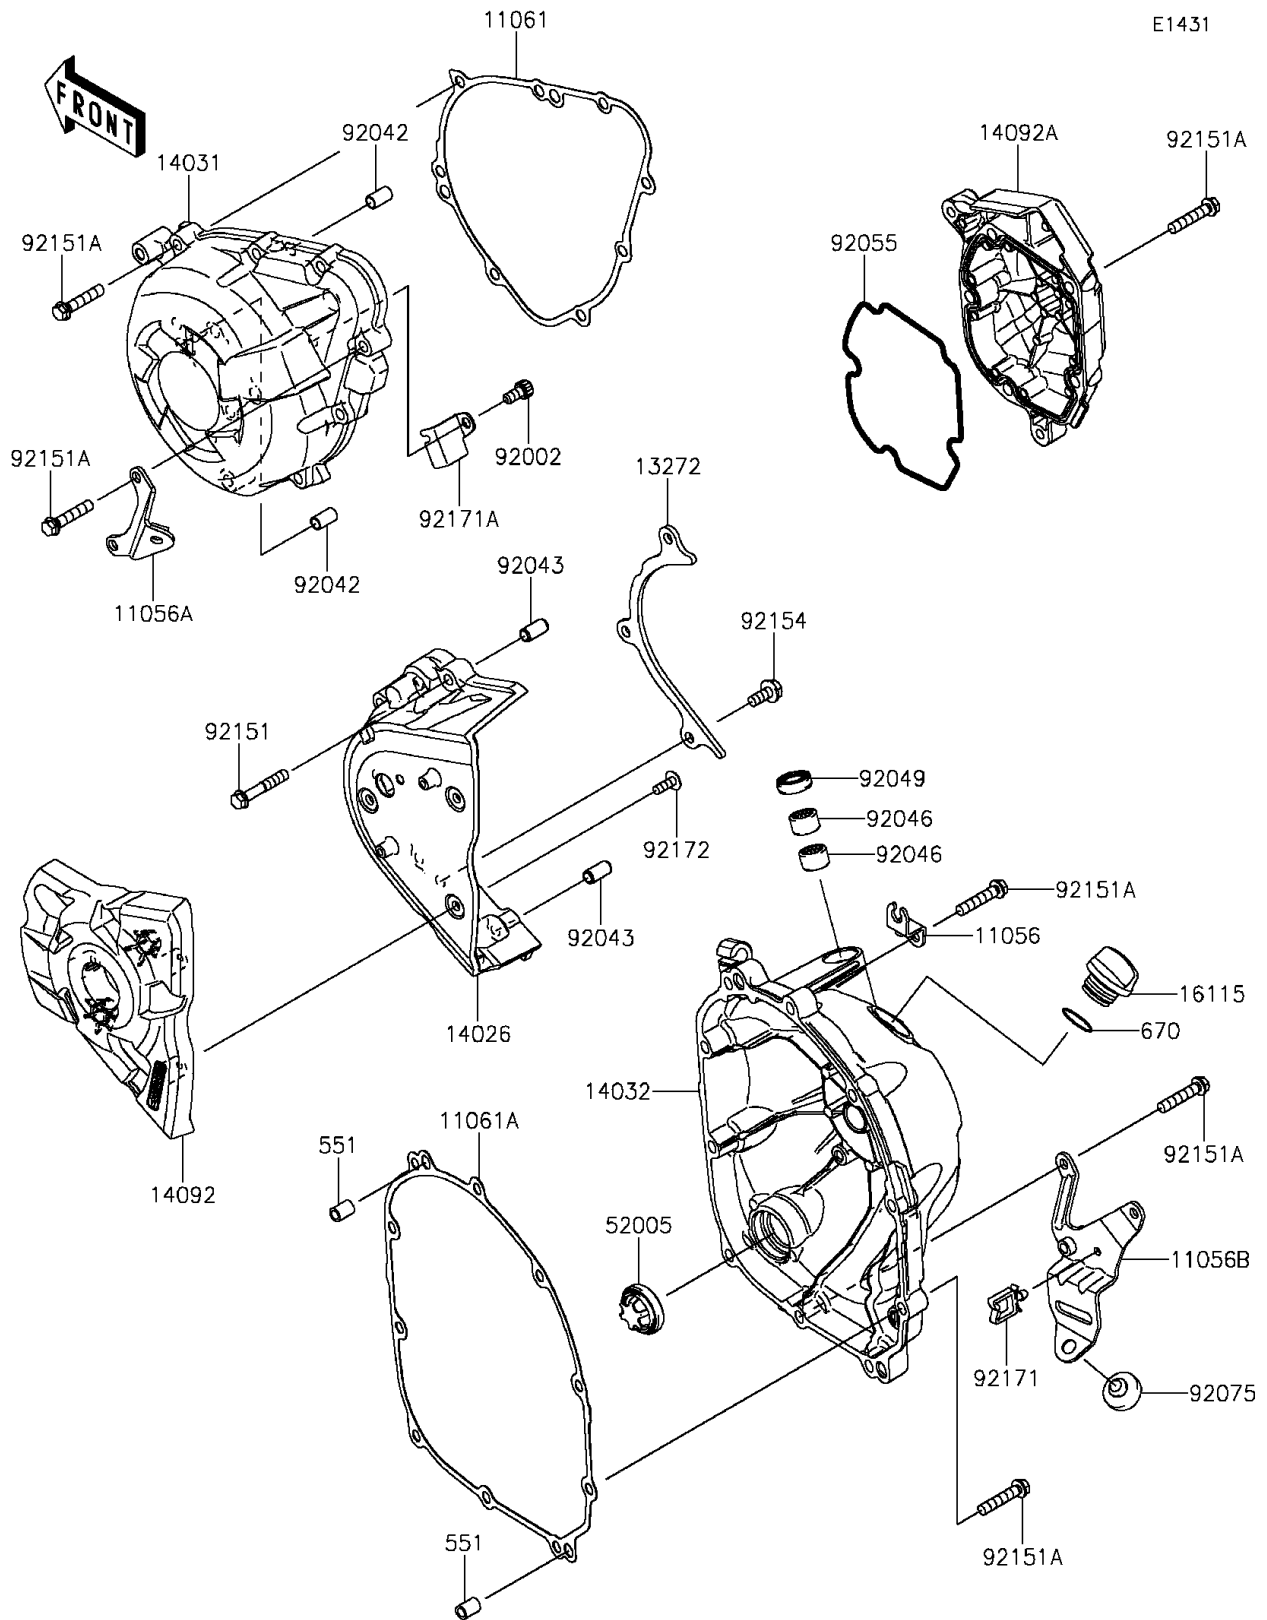

2014 NINJA® 1000 ABS PARTS DIAGRAM

Engine Cover(s)

2014 NINJA® 1000 ABS PARTS LIST

Engine Cover(s)

ITEM NAME	PART NUMBER	QUANTITY
BRACKET (Ref # 11056)	11056-0787	1
BRACKET (Ref # 11056A)	11056-0788	1
BRACKET (Ref # 11056B)	11056-1091	1
GASKET,GENERATOR COVER (Ref # 11061)	11061-0403	1
GASKET,CLUTCH COVER (Ref # 11061A)	11061-0404	1
PLATE (Ref # 13272)	13272-0859	1
COVER-CHAIN (Ref # 14026)	14026-0093	1
COVER-GENERATOR (Ref # 14031)	14031-0131	1
COVER-CLUTCH (Ref # 14032)	14032-0589	1
COVER,OUTER (Ref # 14092)	14092-0032	1
COVER,PULSER (Ref # 14092A)	14092-0175	1
CAP-OIL FILLER (Ref # 16115)	16115-1053	1
GAUGE (Ref # 52005)	52005-1120	1
PIN-DOWEL,8X14 (Ref # 551)	551A0814	1
O RING,20MM (Ref # 670)	670B2020	1
BOLT,SOCKET,6X12 (Ref # 92002)	92002-1796	1
PIN,DOWEL,6.3X8X14 (Ref # 92042)	92042-007	1
PIN,6.2X8X14 (Ref # 92043)	92043-1263	1
BEARING-NEEDLE,HK1210FM (Ref # 92046)	92046-0034	1
SEAL-OIL,CLUTCH RELEASE (Ref # 92049)	92049-1475	1
RING-O,PULSER COVER (Ref # 92055)	92055-0199	1
DAMPER (Ref # 92075)	92075-005	1
BOLT,6X35 (Ref # 92151)	92151-1135	1
BOLT,6X30 (Ref # 92151A)	92151-1873	1
BOLT,FLANGED,6X14 (Ref # 92154)	92154-0482	1
CLAMP (Ref # 92171)	92171-0290	1
CLAMP (Ref # 92171A)	92171-0708	1
SCREW,TAPPING,5X14 (Ref # 92172)	92172-0265	1