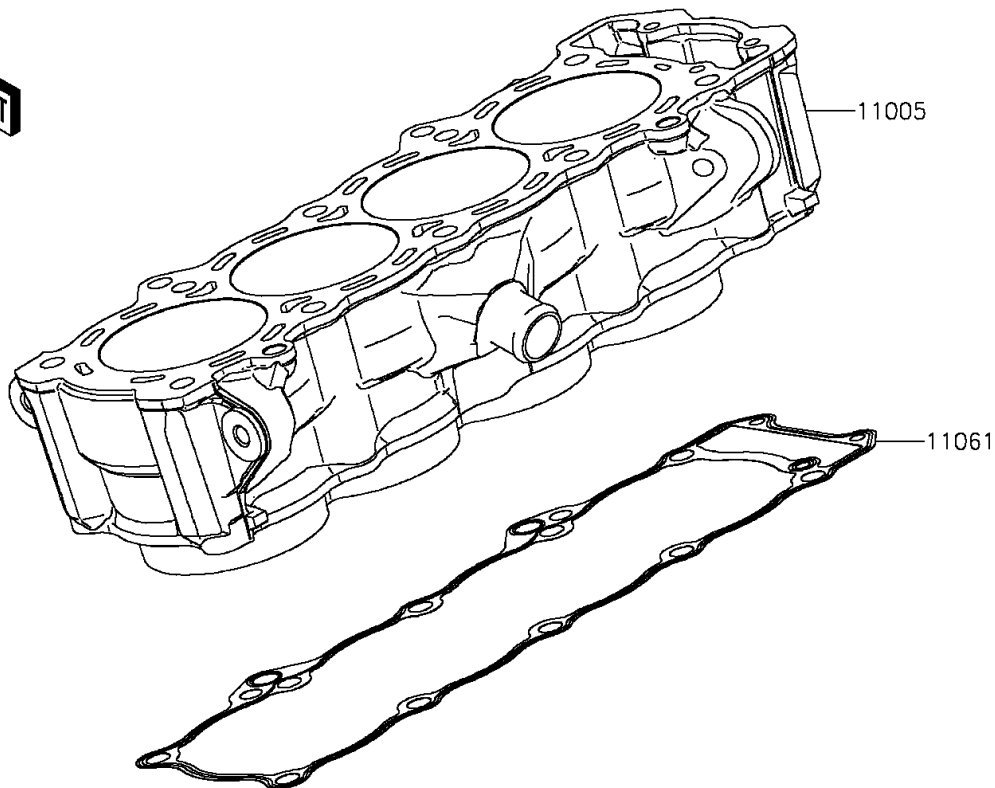

2014 NINJA® 1000 ABS PARTS DIAGRAM

Cylinder/Piston(s)

E1120

2014 NINJA® 1000 ABS PARTS LIST

Cylinder/Piston(s)

ITEM NAME	PART NUMBER	QUANTITY
CYLINDER-ENGINE (Ref # 11005)	11005-0627	1
GASKET,CYLINDER BASE (Ref # 11061)	11061-0402	1
PISTON-ENGINE (Ref # 13001)	13001-0114	1
PIN-PISTON (Ref # 13002)	13002-0004	1
RING-SET-PISTON (Ref # 13008)	13008-0049	1
RING-SNAP (Ref # 92033)	92033-1054	1