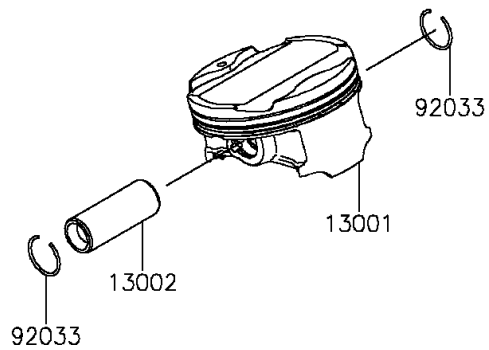

2014 NINJA® 1000 ABS PARTS DIAGRAM

Cylinder/Piston(s)

E1120

2014 NINJA® 1000 ABS PARTS LIST

Cylinder/Piston(s)

ITEM NAME	PART NUMBER	QUANTITY
CYLINDER-ENGINE (Ref # 11005)	11005-0627	1
GASKET,CYLINDER BASE (Ref # 11061)	11061-0402	1
PISTON-ENGINE (Ref # 13001)	13001-0114	1
PIN-PISTON (Ref # 13002)	13002-0004	1
RING-SET-PISTON (Ref # 13008)	13008-0049	1
RING-SNAP (Ref # 92033)	92033-1054	1