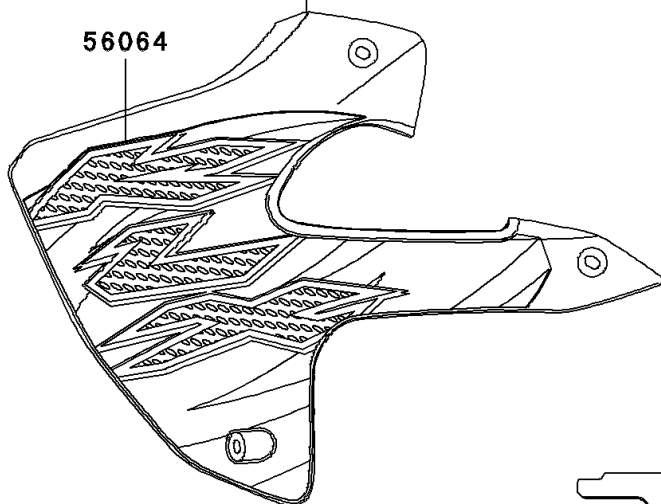

2002 KLX™300R PARTS DIAGRAM

Decals(KLX300-A7)

F2861

56062

Ref. Headlight

Ref. Radiator

56064A

Ref. Radiator

56064

56052

56052

2002 KLX™300R PARTS LIST

Decals(KLX300-A7)

| ITEM NAME | PART NUMBER | QUANTITY |
|---------------------------------------|-------------|----------|
| MARK,SWING ARM,KAWASAKI (Ref # 56052) | 56052-1515 | 1 |
| PATTERN,HEAD LAMP COVER (Ref # 56062) | 56062-1521 | 1 |
| PATTERN,SHROUD,LH (Ref # 56064) | 56064-1978 | 1 |
| PATTERN,SHROUD,RH (Ref # 56064A) | 56064-1979 | 1 |