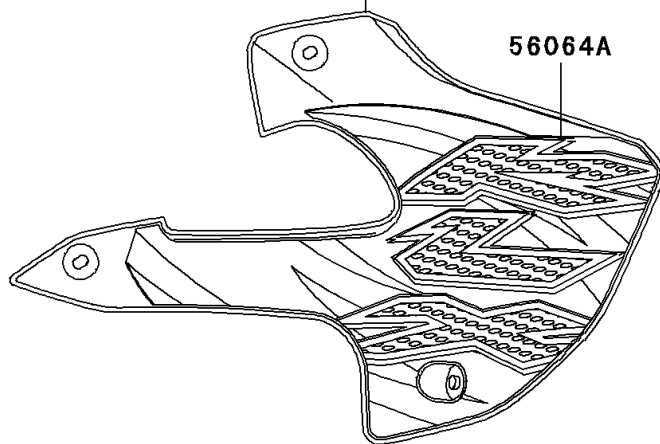

2002 KLX™300R PARTS DIAGRAM

Decals(KLX300-A7)

F2861

56062

Ref. Headlight

Ref. Radiator

56064A

Ref. Radiator

56064

56052

56052

2002 KLX™300R PARTS LIST

Decals(KLX300-A7)

| ITEM NAME | PART NUMBER | QUANTITY |
|---------------------------------------|-------------|----------|
| MARK,SWING ARM,KAWASAKI (Ref # 56052) | 56052-1515 | 1 |
| PATTERN,HEAD LAMP COVER (Ref # 56062) | 56062-1521 | 1 |
| PATTERN,SHROUD,LH (Ref # 56064) | 56064-1978 | 1 |
| PATTERN,SHROUD,RH (Ref # 56064A) | 56064-1979 | 1 |