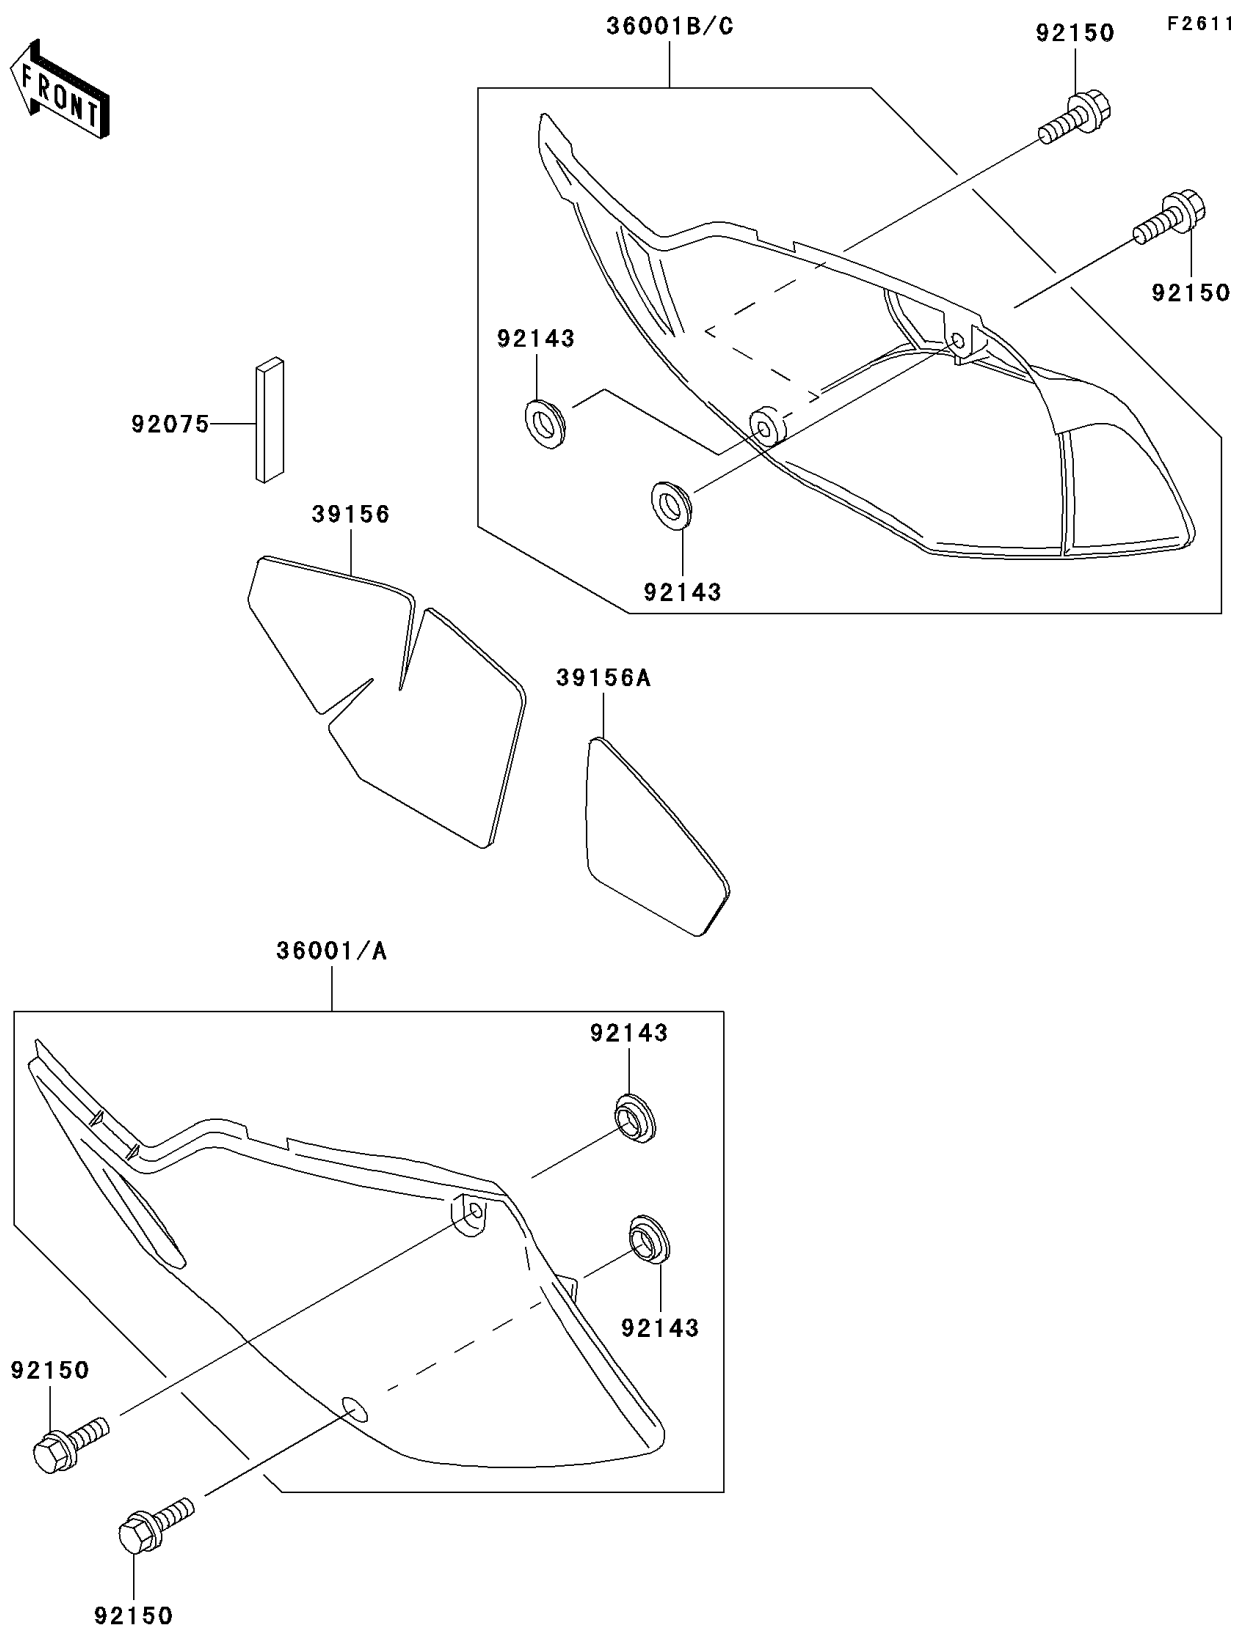

2002 KLX™300R PARTS DIAGRAM

Side Covers

2002 KLX™300R PARTS LIST

Side Covers

ITEM NAME	PART NUMBER	QUANTITY
COVER-SIDE,LH,P.WHITE (Ref # 36001A)	36001-1497-6F	1
COVER-SIDE,RH,P.WHITE (Ref # 36001C)	36001-1498-6F	1
PAD,SIDE COVER,RH (Ref # 39156)	39156-1345	1
PAD,SIDE COVER,RH (Ref # 39156A)	39156-1346	1
DAMPER (Ref # 92075)	92075-1658	1
COLLAR (Ref # 92143)	92143-1196	1
BOLT,6X20 (Ref # 92150)	92150-1339	1