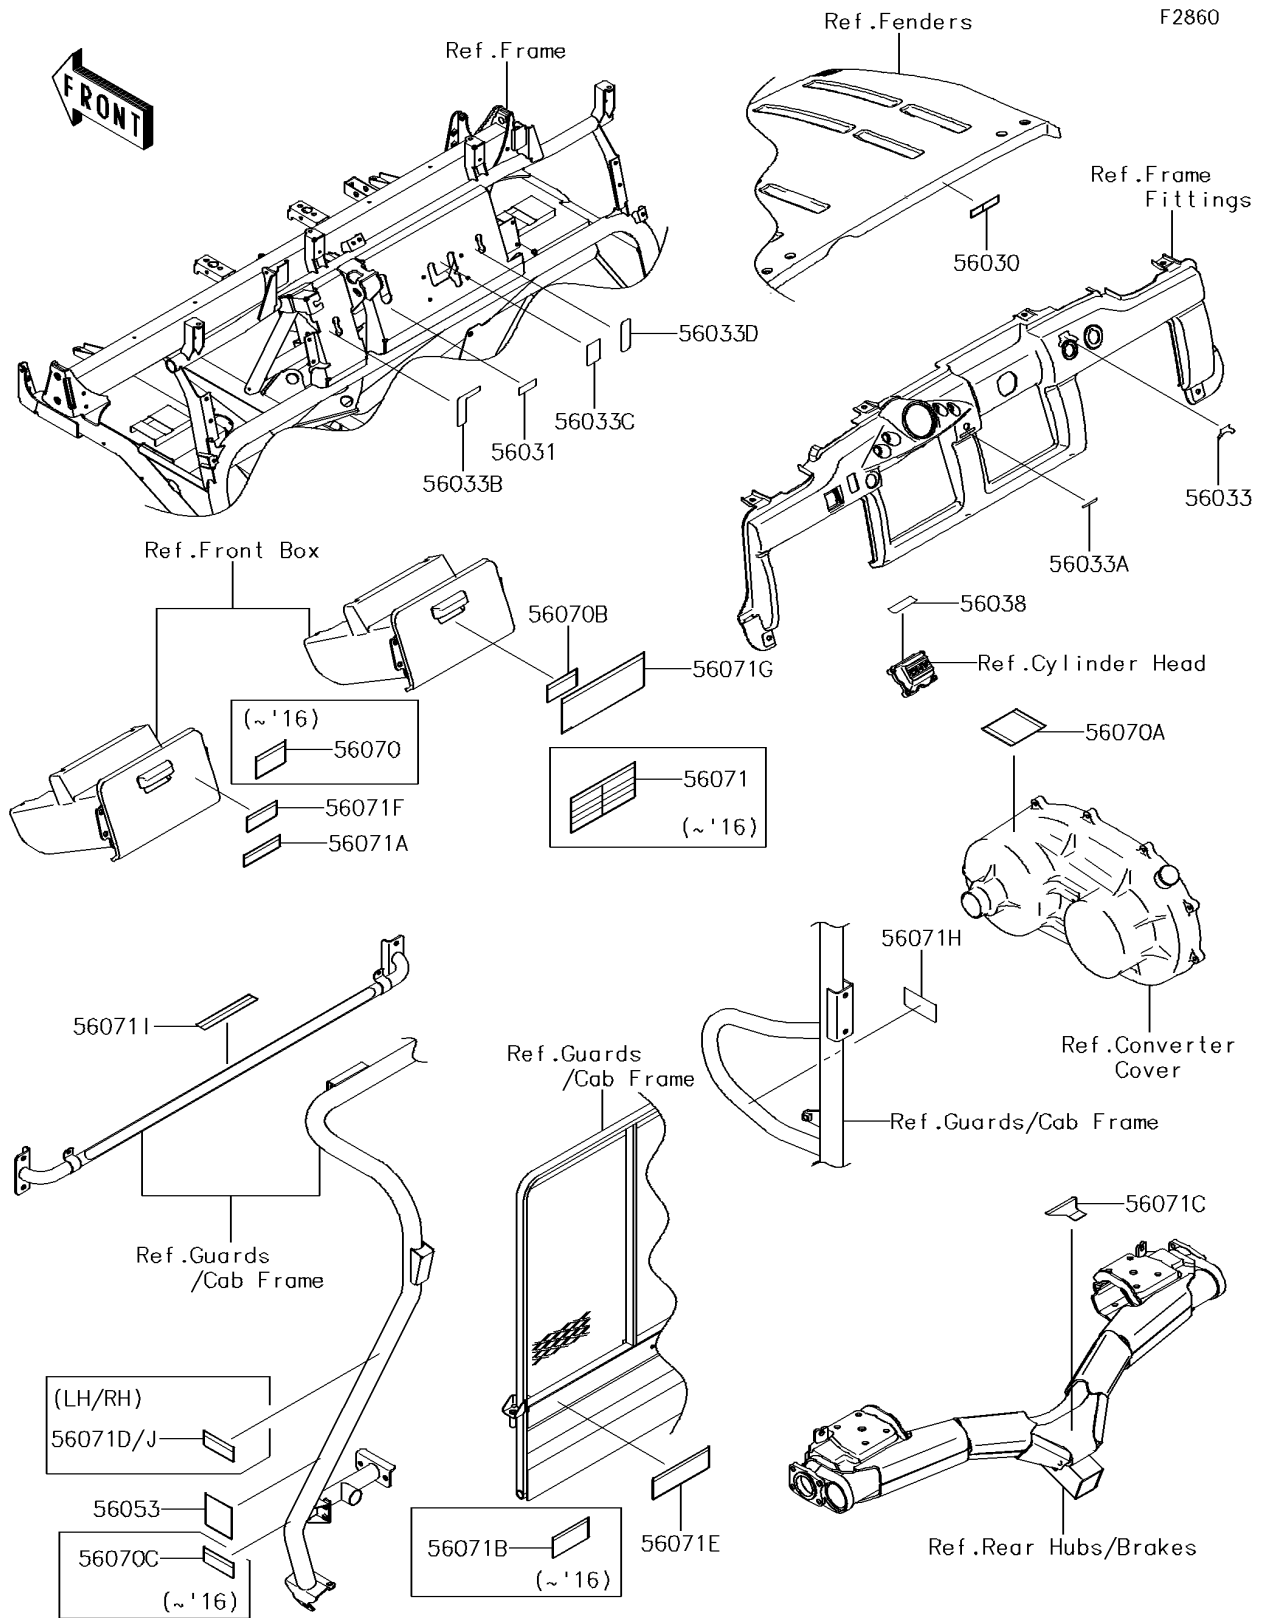

2014 MULE™ 4010 Trans4x4® CAMO PARTS DIAGRAM

Labels

2014 MULE™ 4010 Trans4x4® CAMO PARTS LIST

Labels

ITEM NAME	PART NUMBER	QUANTITY
LABEL,OPERATING HOOD (Ref # 56030)	56030-0267	1
LABEL-MANUAL,BRAKE FLUID LEVEL (Ref # 56031)	56031-1818	1
LABEL-MANUAL,IGNITION (Ref # 56033)	56033-0212	1
LABEL-MANUAL,POWER STEERING (Ref # 56033A)	56033-0213	1
LABEL-MANUAL,DIFF MODE (Ref # 56033B)	56033-1183	1
LABEL-MANUAL,SHIFT (Ref # 56033C)	56033-1186	1
LABEL-MANUAL,2WD/4WD (Ref # 56033D)	56033-1187	1
LABEL-BRAND (Ref # 56038)	56038-2782	1
LABEL-SPECIFICATION,TIRE (Ref # 56053)	56053-7534	1
LABEL-WARNING,OFF-HIGHWAY (Ref # 56070)	56070-0050	1
LABEL-WARNING,HOT SURFACES (Ref # 56070A)	56070-0051	1
LABEL-WARNING,BONNET OPERATION (Ref # 56070B)	56070-0053	1
LABEL-WARNING,BED RAISED (Ref # 56070C)	56070-7515	1
LABEL-WARNING,GENERAL (Ref # 56071)	56071-0102	1
LABEL-WARNING,SHIFT CAUTION (Ref # 56071A)	56071-0128	1
LABEL-WARNING,CARGO BED (Ref # 56071B)	56071-0137	1
LABEL-WARNING,TRAILER HITCH (Ref # 56071C)	56071-0332	1
LABEL-WARNING,GASOLINE (Ref # 56071H)	56071-7501	1
LABEL-WARNING,REAR SEAT (Ref # 56071I)	56071-7513	1
LABEL-WARNING,CAB FRAME (Ref # 56071J)	56071-7514	1