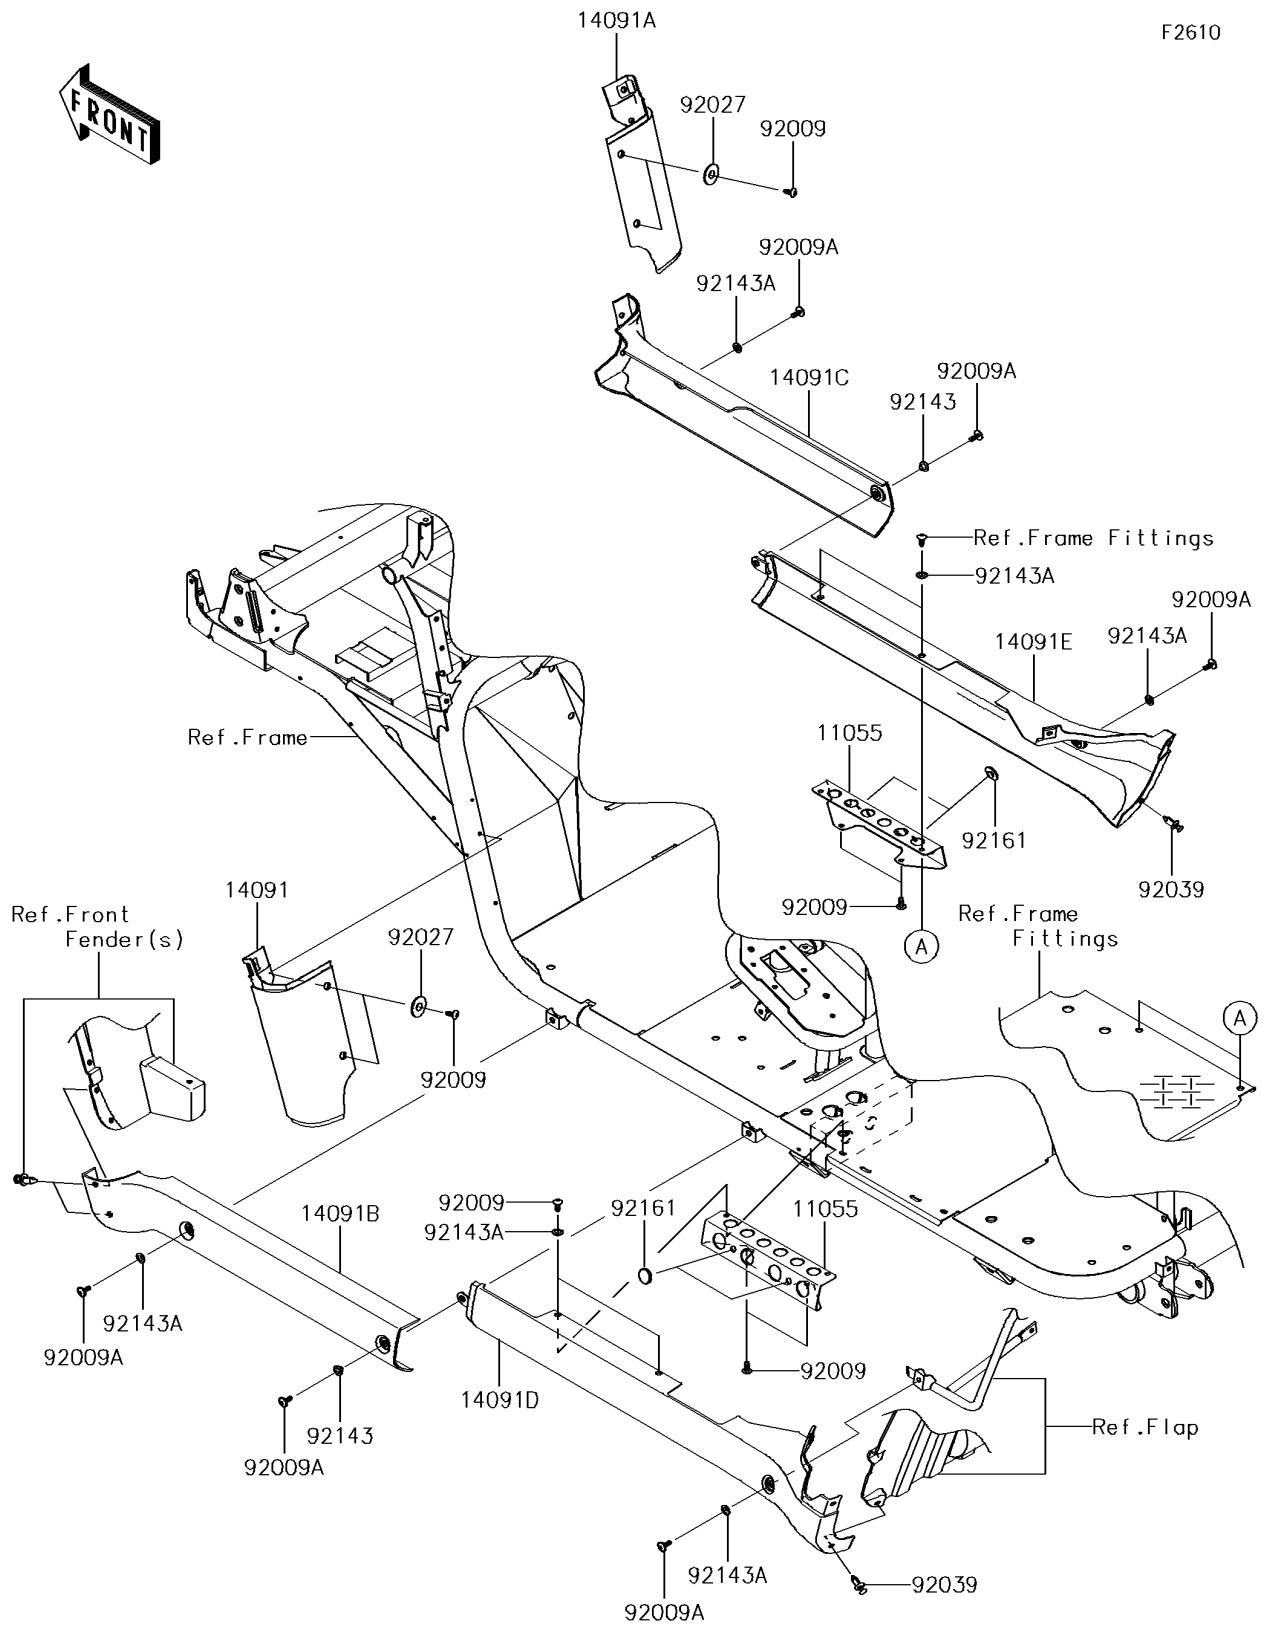

2014 MULE™ 4010 Trans4x4® CAMO PARTS DIAGRAM

Side Covers/Chain Cover

2014 MULE™ 4010 Trans4x4® CAMO PARTS LIST

Side Covers/Chain Cover

ITEM NAME	PART NUMBER	QUANTITY
BRACKET (Ref # 11055)	11055-0599	1
COVER,FR FENDER,LWR,LH,F.BLACK (Ref # 14091)	14091-0821-6Z	1
COVER,FR FENDER,LWR,RH,F.BLACK (Ref # 14091A)	14091-0822-6Z	1
COVER,SIDE STEP,FR,LH,F.BLACK (Ref # 14091B)	14091-0823-6Z	1
COVER,SIDE STEP,FR,RH,F.BLACK (Ref # 14091C)	14091-0824-6Z	1
COVER,SIDE STEP,RR,LH,F.BLACK (Ref # 14091D)	14091-0825-6Z	1
COVER,SIDE STEP,RR,RH,F.BLACK (Ref # 14091E)	14091-0826-6Z	1
SCREW,TAPPING,6X16 (Ref # 92009)	92009-1166	1
SCREW,6X16 (Ref # 92009A)	92009-1621	1
COLLAR,L=4.7 (Ref # 92027)	92027-1964	1
RIVET (Ref # 92039)	92039-0776	1
COLLAR (Ref # 92143)	92143-1057	1
COLLAR (Ref # 92143A)	92143-1087	1
DAMPER,RUBBER (Ref # 92161)	92161-1200	1