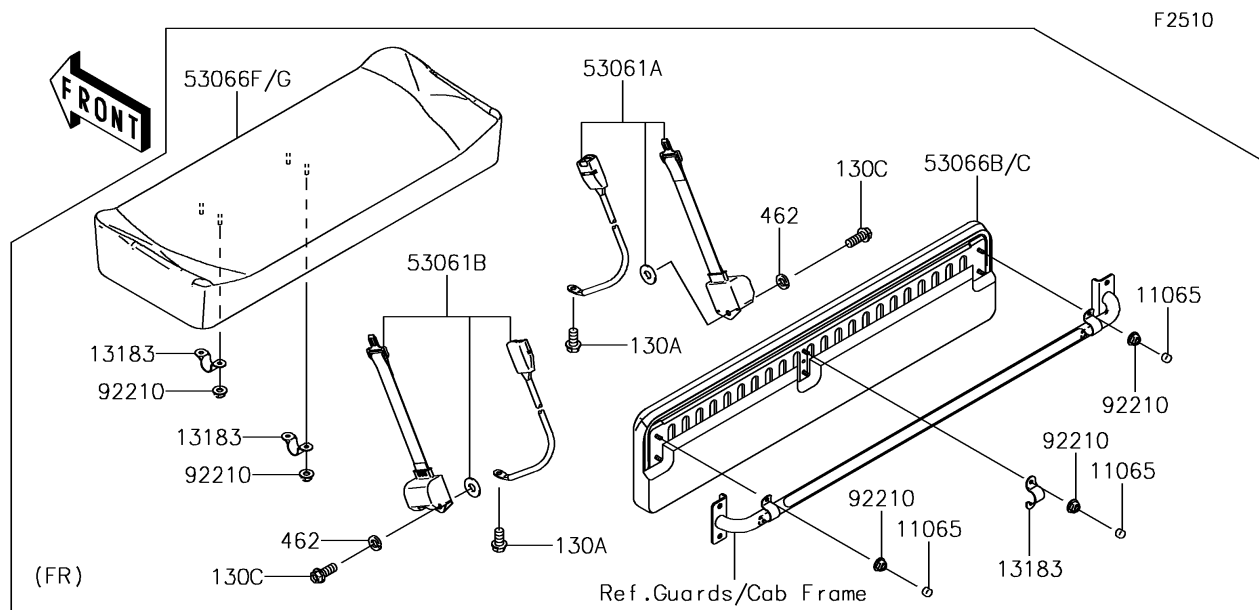

## 2014 MULE™ 4010 Trans4x4® CAMO PARTS DIAGRAM

Seat

## 2014 MULE™ 4010 Trans4x4® CAMO PARTS LIST

Seat

ITEM NAME	PART NUMBER	QUANTITY
BRACKET,SEAT BACK (Ref # 11056)	11056-0034	1
CAP (Ref # 11065)	11065-7504	1
BOLT-FLANGED,6X16 (Ref # 130)	130BA0616	1
BOLT-FLANGED,12X20 (Ref # 130A)	130BA1220	1
BOLT-FLANGED,10X20 (Ref # 130B)	130BB1020	1
BOLT-FLANGED,12X25 (Ref # 130C)	130BB1225	1
LEVER,SEAT,TOP,LH (Ref # 13168)	13168-7502	1
LEVER,SEAT,TOP,RH (Ref # 13168A)	13168-7503	1
LEVER,SEAT,LWR,LH (Ref # 13168B)	13168-7504	1
LEVER,SEAT,LWR,RH (Ref # 13168C)	13168-7505	1
PLATE,SEAT (Ref # 13183)	13183-1400	1
STAY,REAR BACK (Ref # 35063)	35063-7510	1
WASHER-PLAIN (Ref # 411)	411AB1200	1
SLEEVE,12.1X20X85 (Ref # 42036)	42036-7501	1
WASHER-SPRING,12MM (Ref # 462)	462DB1200	1
CIRCLIP-TYPE-E,12MM (Ref # 482)	482EA0200	1
CIRCLIP-TYPE-E,8MM (Ref # 482A)	482EA8000	1
FRAME-SEAT (Ref # 53007)	53007-0327	1
BELT-SEAT,RR (Ref # 53061)	53061-0314	1
BELT-SEAT,FR,LH (Ref # 53061A)	53061-0315	1
BELT-SEAT,FR,RH (Ref # 53061B)	53061-0316	1
SEAT-ASSY,RR,LWR,S.M.BROWN (Ref # 53066A)	53066-0237-MB	1
SEAT-ASSY,FR,BACK,S.M.BROWN (Ref # 53066C)	53066-0258-MB	1
SEAT-ASSY,RR,BACK,S.M.BROWN (Ref # 53066E)	53066-0259-MB	1
SEAT-ASSY,FR,LWR,S.M.BROWN (Ref # 53066G)	53066-0274-MB	1
NUT,LOCK,12MM,BLACK (Ref # 92015)	92015-1190	1
WASHER,7X18X1.2 (Ref # 92022)	92022-1545	1
WASHER,10.5X20X1 (Ref # 92022A)	92022-239	1
PIN (Ref # 92043)	92043-7503	1

## 2014 MULE™ 4010 Trans4x4® CAMO PARTS LIST

Seat

ITEM NAME	PART NUMBER	QUANTITY
SPRING (Ref # 92145)	92145-7507	1
BOLT,FLANGED,12X117 (Ref # 92150)	92150-1895	1
NUT,FLANGED,LOCK,8MM (Ref # 92210)	92210-0005	1
NUT,LOCK,10MM (Ref # 92210A)	92210-0278	1