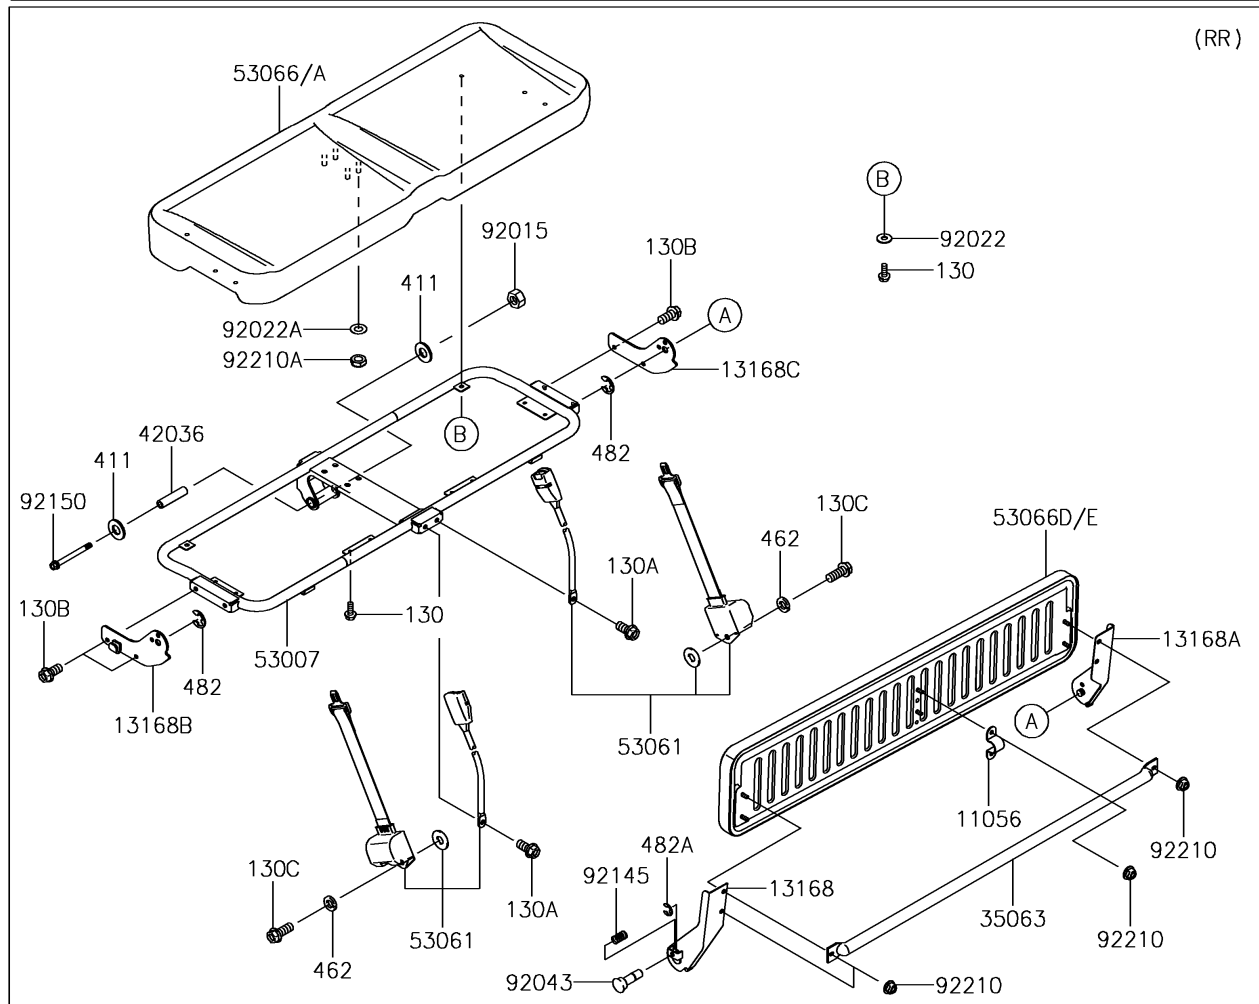

## 2014 MULE™ 4010 Trans4x4® CAMO PARTS DIAGRAM

Seat

## 2014 MULE™ 4010 Trans4x4® CAMO PARTS LIST

Seat

ITEM NAME	PART NUMBER	QUANTITY
BRACKET,SEAT BACK (Ref # 11056)	11056-0034	1
CAP (Ref # 11065)	11065-7504	1
BOLT-FLANGED,6X16 (Ref # 130)	130BA0616	1
BOLT-FLANGED,12X20 (Ref # 130A)	130BA1220	1
BOLT-FLANGED,10X20 (Ref # 130B)	130BB1020	1
BOLT-FLANGED,12X25 (Ref # 130C)	130BB1225	1
LEVER,SEAT,TOP,LH (Ref # 13168)	13168-7502	1
LEVER,SEAT,TOP,RH (Ref # 13168A)	13168-7503	1
LEVER,SEAT,LWR,LH (Ref # 13168B)	13168-7504	1
LEVER,SEAT,LWR,RH (Ref # 13168C)	13168-7505	1
PLATE,SEAT (Ref # 13183)	13183-1400	1
STAY,REAR BACK (Ref # 35063)	35063-7510	1
WASHER-PLAIN (Ref # 411)	411AB1200	1
SLEEVE,12.1X20X85 (Ref # 42036)	42036-7501	1
WASHER-SPRING,12MM (Ref # 462)	462DB1200	1
CIRCLIP-TYPE-E,12MM (Ref # 482)	482EA0200	1
CIRCLIP-TYPE-E,8MM (Ref # 482A)	482EA8000	1
FRAME-SEAT (Ref # 53007)	53007-0327	1
BELT-SEAT,RR (Ref # 53061)	53061-0314	1
BELT-SEAT,FR,LH (Ref # 53061A)	53061-0315	1
BELT-SEAT,FR,RH (Ref # 53061B)	53061-0316	1
SEAT-ASSY,RR,LWR,S.M.BROWN (Ref # 53066A)	53066-0237-MB	1
SEAT-ASSY,FR,BACK,S.M.BROWN (Ref # 53066C)	53066-0258-MB	1
SEAT-ASSY,RR,BACK,S.M.BROWN (Ref # 53066E)	53066-0259-MB	1
SEAT-ASSY,FR,LWR,S.M.BROWN (Ref # 53066G)	53066-0274-MB	1
NUT,LOCK,12MM,BLACK (Ref # 92015)	92015-1190	1
WASHER,7X18X1.2 (Ref # 92022)	92022-1545	1
WASHER,10.5X20X1 (Ref # 92022A)	92022-239	1
PIN (Ref # 92043)	92043-7503	1

## 2014 MULE™ 4010 Trans4x4® CAMO PARTS LIST

Seat

ITEM NAME	PART NUMBER	QUANTITY
SPRING (Ref # 92145)	92145-7507	1
BOLT,FLANGED,12X117 (Ref # 92150)	92150-1895	1
NUT,FLANGED,LOCK,8MM (Ref # 92210)	92210-0005	1
NUT,LOCK,10MM (Ref # 92210A)	92210-0278	1