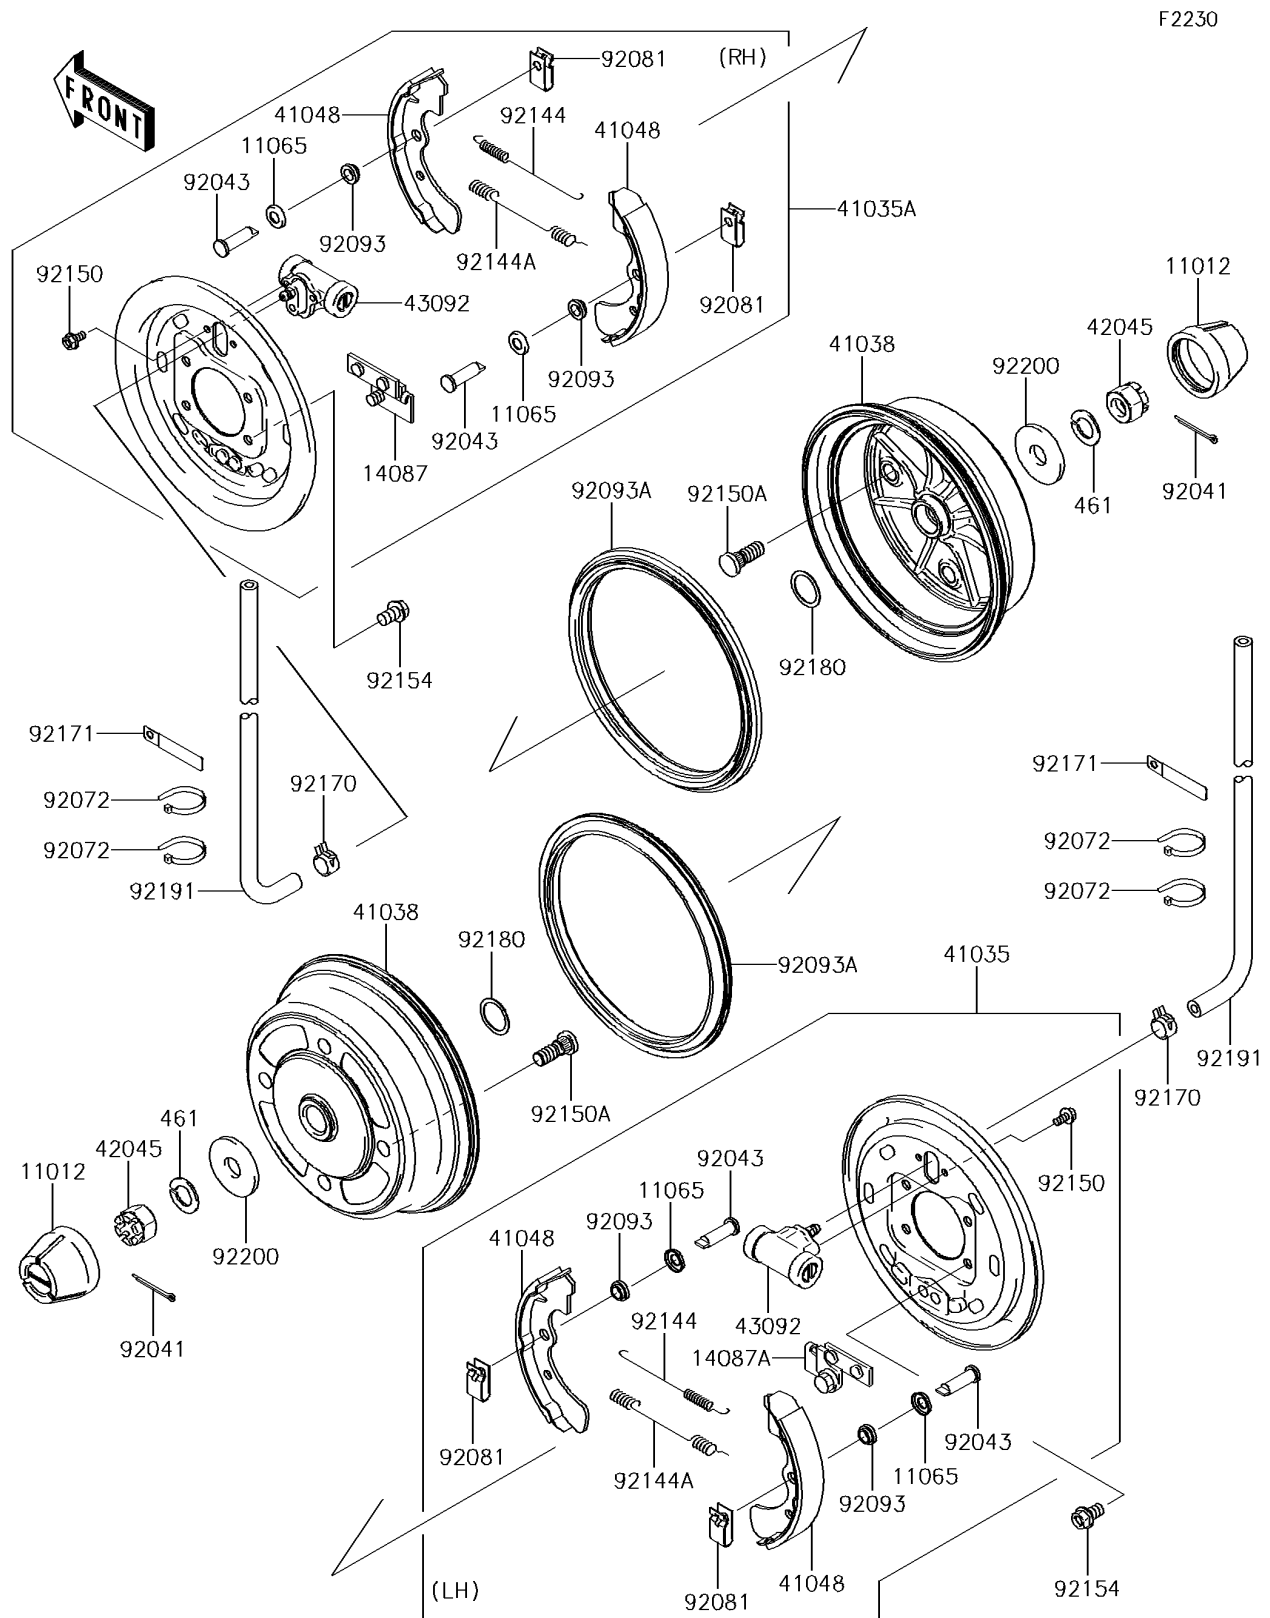

2014 MULE™ 4010 Trans4x4® CAMO PARTS DIAGRAM

Front Hubs/Brakes

2014 MULE™ 4010 Trans4x4® CAMO PARTS LIST

Front Hubs/Brakes

ITEM NAME	PART NUMBER	QUANTITY
CAP,WHEEL (Ref # 11012)	11012-1969	1
CAP (Ref # 11065)	11065-1175	1
RETAINER-ASSY,RH (Ref # 14087)	14087-1001	1
RETAINER-ASSY,LH (Ref # 14087A)	14087-1002	1
PANEL-ASSY-BRAKE,FR,LH (Ref # 41035)	41035-7502	1
PANEL-ASSY-BRAKE,FR,RH (Ref # 41035A)	41035-7504	1
DRUM,FRONT BRAKE (Ref # 41038)	41038-7501	1
SHOE-BRAKE (Ref # 41048)	41048-7501	1
NUT,CASTLE,18MM (Ref # 42045)	42045-018	1
CYLINDER,FRONT BRAKE PANEL (Ref # 43092)	43092-1054	1
WASHER-SPRING,18MM (Ref # 461)	461DA1800	1
COTTER,4.0X35 (Ref # 92041)	92041-1053	1
PIN (Ref # 92043)	92043-1636	1
BAND,L=123 (Ref # 92072)	92072-030	1
SPRING,SHOE CLAMP (Ref # 92081)	92081-1904	1
SEAL (Ref # 92093)	92093-1532	1
SEAL,BS184.8X13.5ZS (Ref # 92093A)	92093-1543	1
SPRING,BRAKE (Ref # 92144)	92144-1300	1
SPRING,BRAKE (Ref # 92144A)	92144-1301	1
BOLT,FLANGED,6X12 (Ref # 92150)	92150-1166	1
BOLT (Ref # 92150A)	92150-1366	1
BOLT,FLANGED,10X16 (Ref # 92154)	92154-0803	1
CLAMP (Ref # 92170)	92170-2042	1
CLAMP,L=60 (Ref # 92171)	92171-0652	1
SHIM,25.2X32.5X0.6 (Ref # 92180)	92180-1353	1
TUBE,4.7X9.5X1100 (Ref # 92191)	92191-1525	1
WASHER,18.5X52X4.5 (Ref # 92200)	92200-1474	1