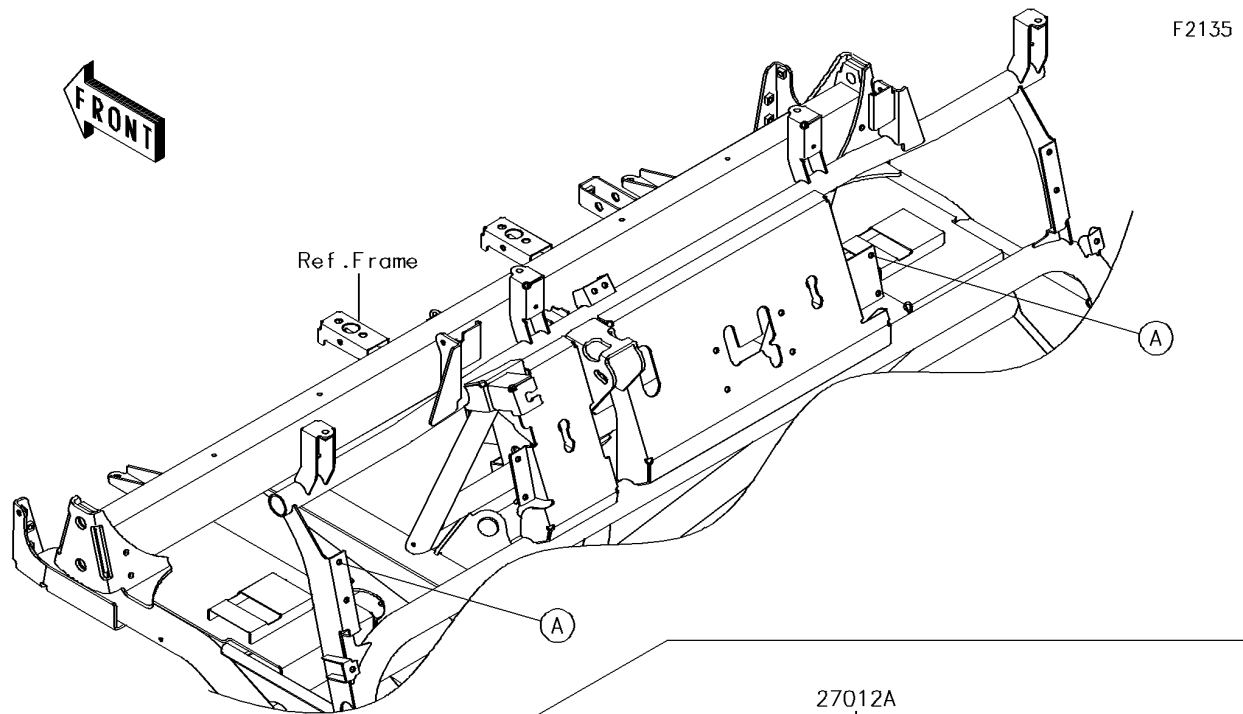

2014 MULE™ 4010 Trans4x4® CAMO PARTS DIAGRAM

Front Box

2014 MULE™ 4010 Trans4x4® CAMO PARTS LIST

Front Box

ITEM NAME	PART NUMBER	QUANTITY
COVER,STORAGE GRIP,F.BLACK (Ref # 14091)	14091-1659-6Z	1
COVER,CONTROL PANEL,F.BLACK (Ref # 14091A)	14091-1660-6Z	1
SCREW-PAN-WP-CROS,4X12 (Ref # 224)	224AB0412	1
HOOK (Ref # 27012)	27012-1607	1
HOOK (Ref # 27012A)	27012-1612	1
NUT-HEX,4MM (Ref # 311)	311AA0400	1
CASE-STORAGE,F.BLACK (Ref # 39012)	39012-1061-6Z	1
TRIM-SEAL,L=774 (Ref # 39145)	39145-1130	1
PIN-SNAP,1.2X21.2 (Ref # 554)	554DA0600	1
SCREW,TAPPING,4X12 (Ref # 92009)	92009-1444	1
SCREW,6X16 (Ref # 92009A)	92009-1621	1
RIVET (Ref # 92039)	92039-1041	1
PIN,6X14.5 (Ref # 92043)	92043-125	1
PLUG (Ref # 92066)	92066-1485	1
COLLAR (Ref # 92143)	92143-1087	1