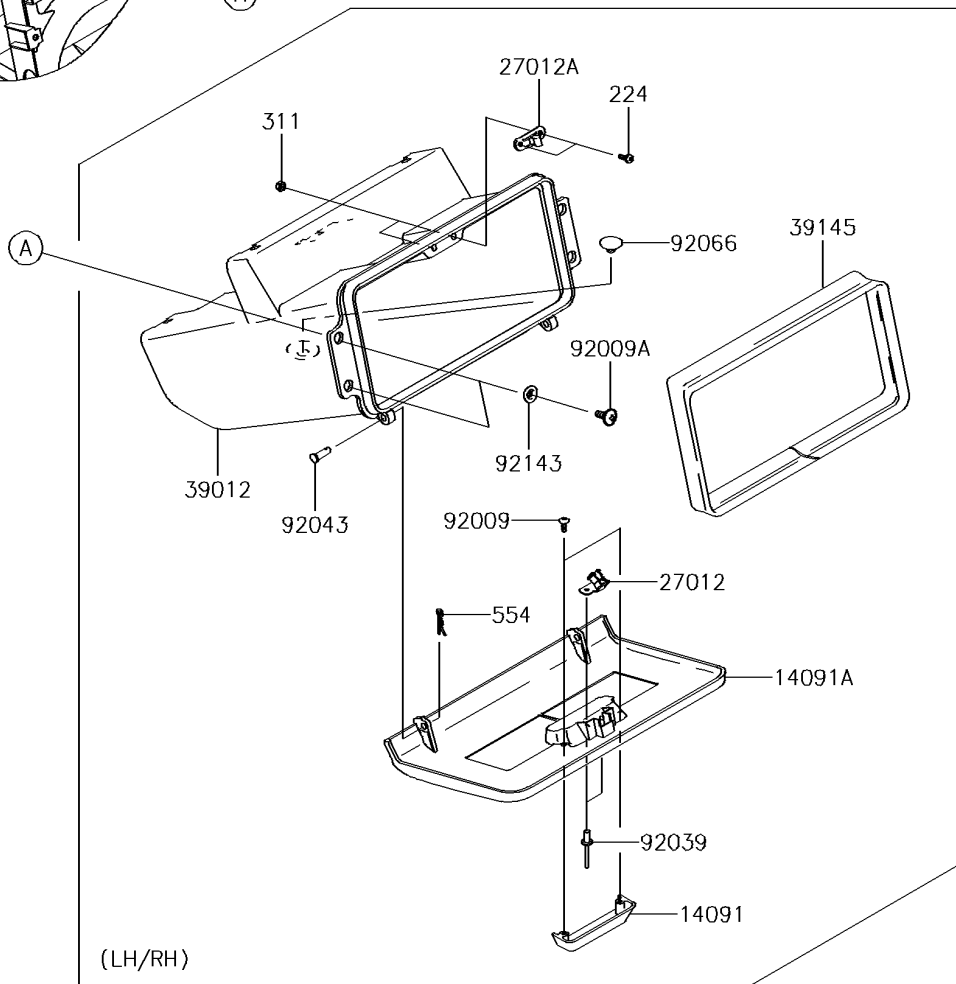

2014 MULE™ 4010 Trans4x4® CAMO PARTS DIAGRAM

Front Box

2014 MULE™ 4010 Trans4x4® CAMO PARTS LIST

Front Box

ITEM NAME	PART NUMBER	QUANTITY
COVER,STORAGE GRIP,F.BLACK (Ref # 14091)	14091-1659-6Z	1
COVER,CONTROL PANEL,F.BLACK (Ref # 14091A)	14091-1660-6Z	1
SCREW-PAN-WP-CROS,4X12 (Ref # 224)	224AB0412	1
HOOK (Ref # 27012)	27012-1607	1
HOOK (Ref # 27012A)	27012-1612	1
NUT-HEX,4MM (Ref # 311)	311AA0400	1
CASE-STORAGE,F.BLACK (Ref # 39012)	39012-1061-6Z	1
TRIM-SEAL,L=774 (Ref # 39145)	39145-1130	1
PIN-SNAP,1.2X21.2 (Ref # 554)	554DA0600	1
SCREW,TAPPING,4X12 (Ref # 92009)	92009-1444	1
SCREW,6X16 (Ref # 92009A)	92009-1621	1
RIVET (Ref # 92039)	92039-1041	1
PIN,6X14.5 (Ref # 92043)	92043-125	1
PLUG (Ref # 92066)	92066-1485	1
COLLAR (Ref # 92143)	92143-1087	1