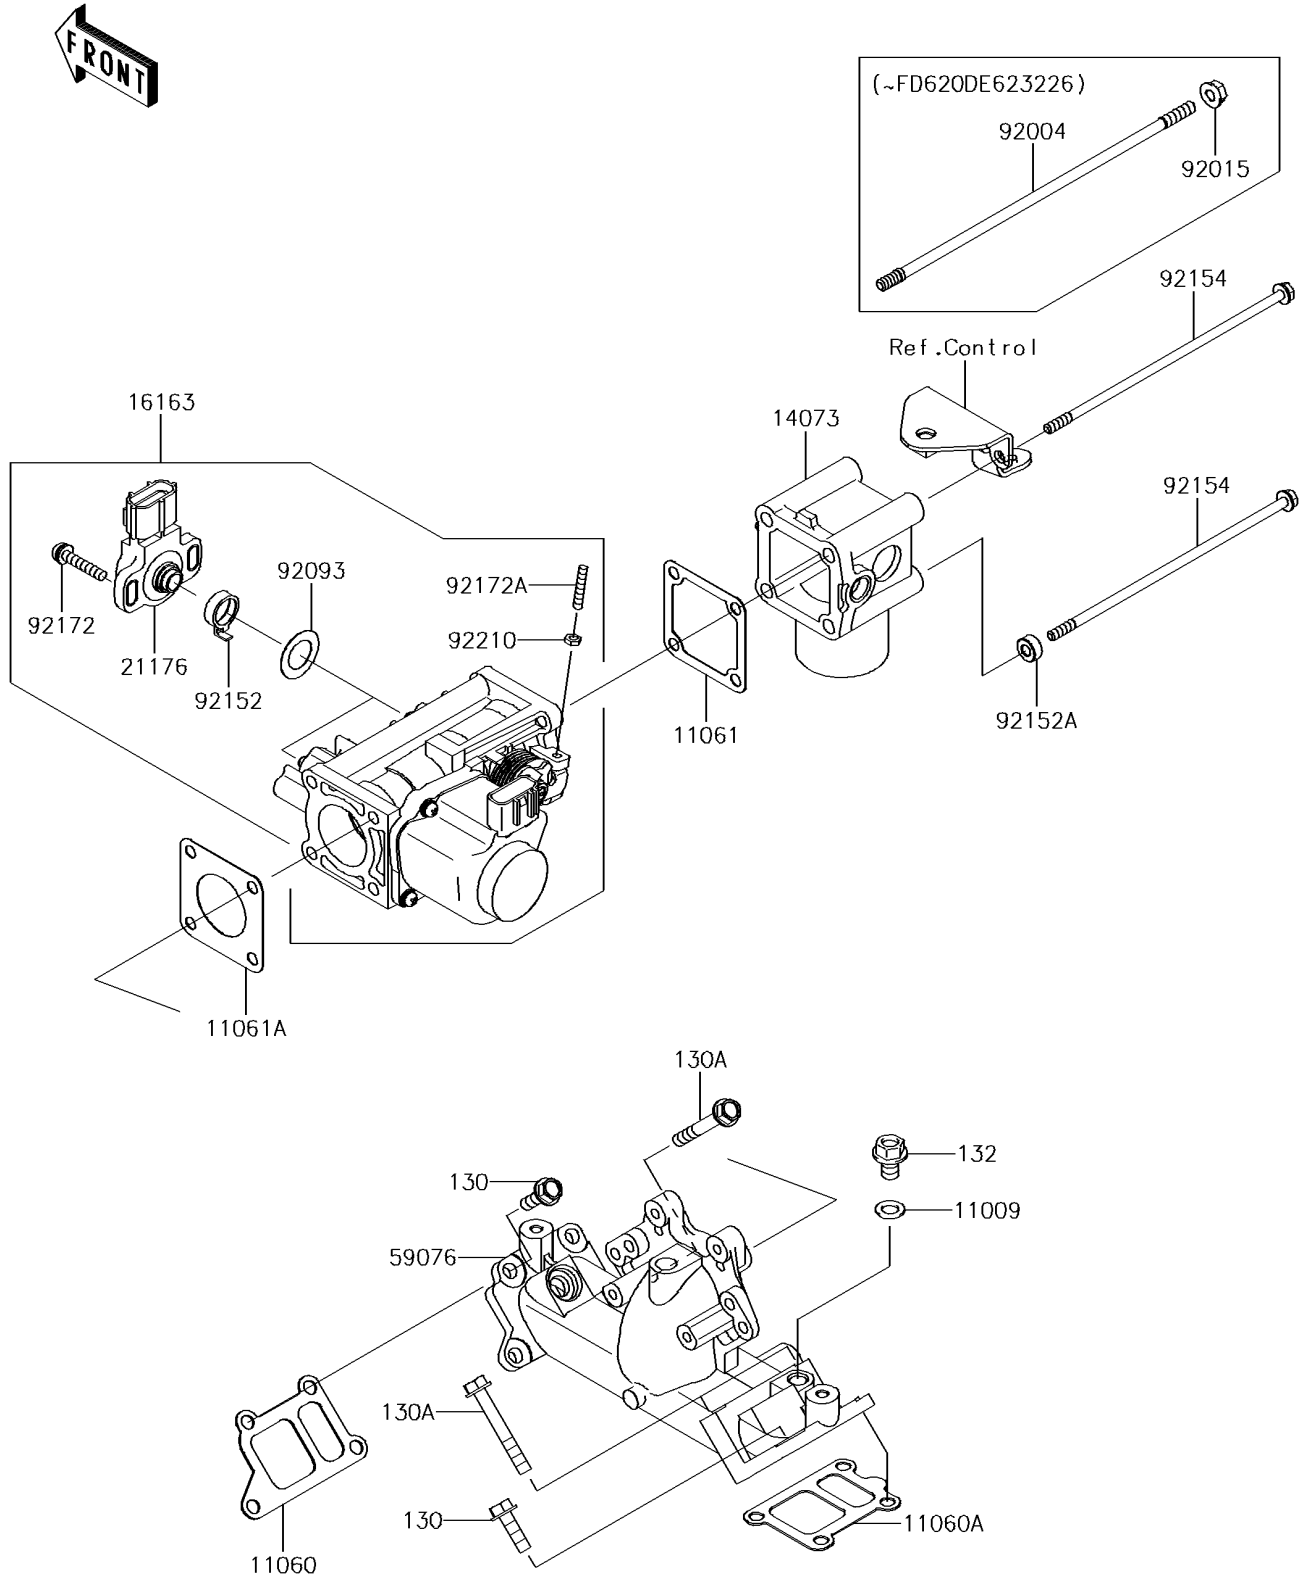

2014 MULE™ 4010 Trans4x4® CAMO PARTS DIAGRAM

Throttle

E1510

2014 MULE™ 4010 Trans4x4® CAMO PARTS LIST

Throttle

ITEM NAME	PART NUMBER	QUANTITY
GASKET,8.2X14X1.0 (Ref # 11009)	11009-1344	1
GASKET,INTAKE MANIFOLD (Ref # 11060)	11060-2087	1
GASKET,INTAKE MANIFOLD (Ref # 11060A)	11060-2088	1
GASKET (Ref # 11061)	11061-0861	1
GASKET (Ref # 11061A)	11061-2179	1
BOLT-FLANGED,6X20 (Ref # 130)	130BA0620	1
BOLT-FLANGED,6X45 (Ref # 130A)	130CA0645	1
BOLT-FLANGED-SMALL,8X12 (Ref # 132)	132BB0812	1
DUCT (Ref # 14073)	14073-0780	1
THROTTLE-ASSY (Ref # 16163)	16163-0793	1
SENSOR (Ref # 21176)	21176-2112	1
MANIFOLD-INTAKE (Ref # 59076)	59076-0718	1
STUD,6X200 (Ref # 92004)	92004-2161	1
NUT,FLANGED,6MM (Ref # 92015)	92015-1367	1
SEAL (Ref # 92093)	92093-2133	1
COLLAR (Ref # 92152)	92152-2093	1
SCREW (Ref # 92172)	92172-0254	1
SCREW (Ref # 92172A)	92172-2106	1
NUT (Ref # 92210)	92210-2120	1