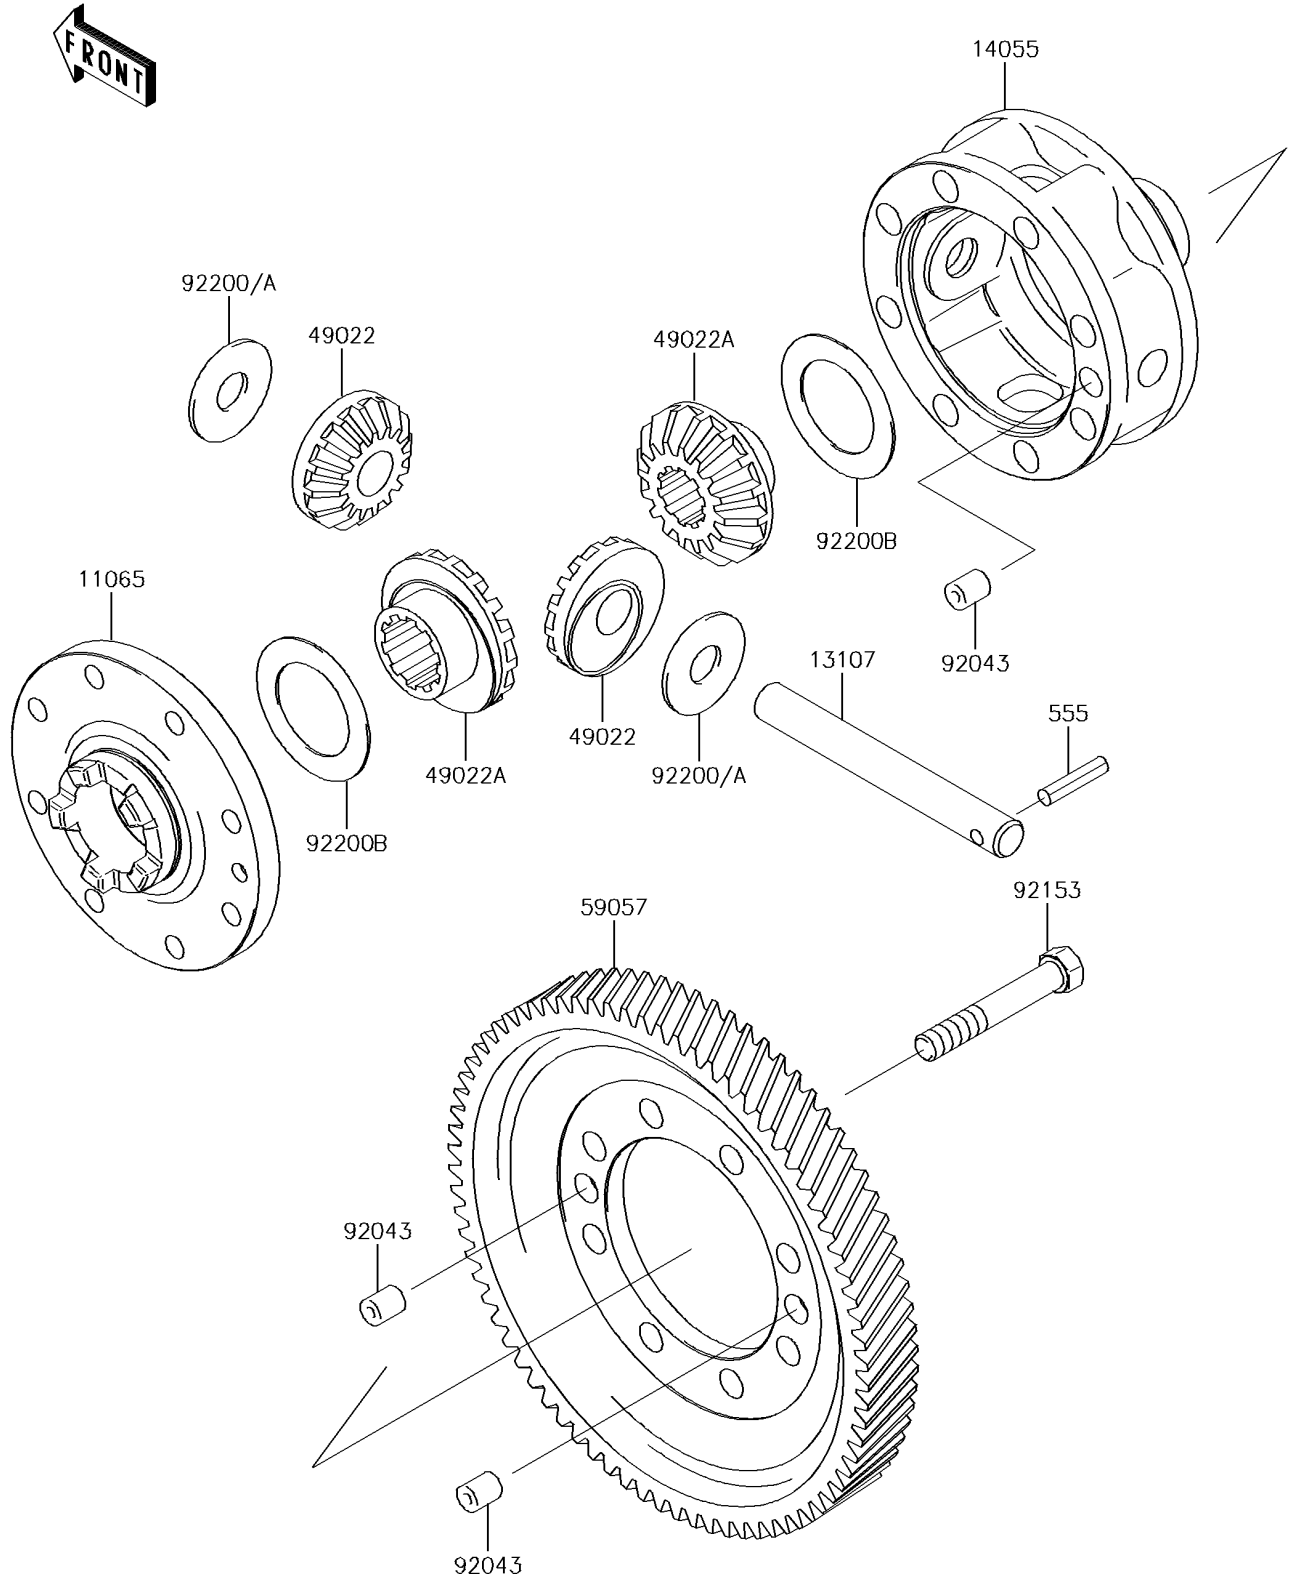

## 2014 MULE™ 4010 Trans4x4® CAMO PARTS DIAGRAM

Differential

E1451

## 2014 MULE™ 4010 Trans4x4® CAMO PARTS LIST

### Differential

ITEM NAME	PART NUMBER	QUANTITY
CAP,GEAR CASE (Ref # 11065)	11065-0033	1
SHAFT (Ref # 13107)	13107-0009	1
CASE-GEAR,DIFFERENTIAL (Ref # 14055)	14055-0003	1
GEAR-BEVEL,10T (Ref # 49022)	49022-1105	1
GEAR-BEVEL,16T (Ref # 49022A)	49022-1117	1
PIN-SPRING (Ref # 555)	555A0525	1
GEAR-HELICAL,DIFFERENTIAL (Ref # 59057)	59057-0002	1
PIN,10X12 (Ref # 92043)	92043-0029	1
BOLT,10X63 (Ref # 92153)	92153-0331	1
WASHER,14.5X38X1.2 (Ref # 92200)	92200-0021	1
WASHER,14.5X38X1.0 (Ref # 92200A)	92200-1044	1
WASHER,35.5X54X1.0 (Ref # 92200B)	92200-1045	1