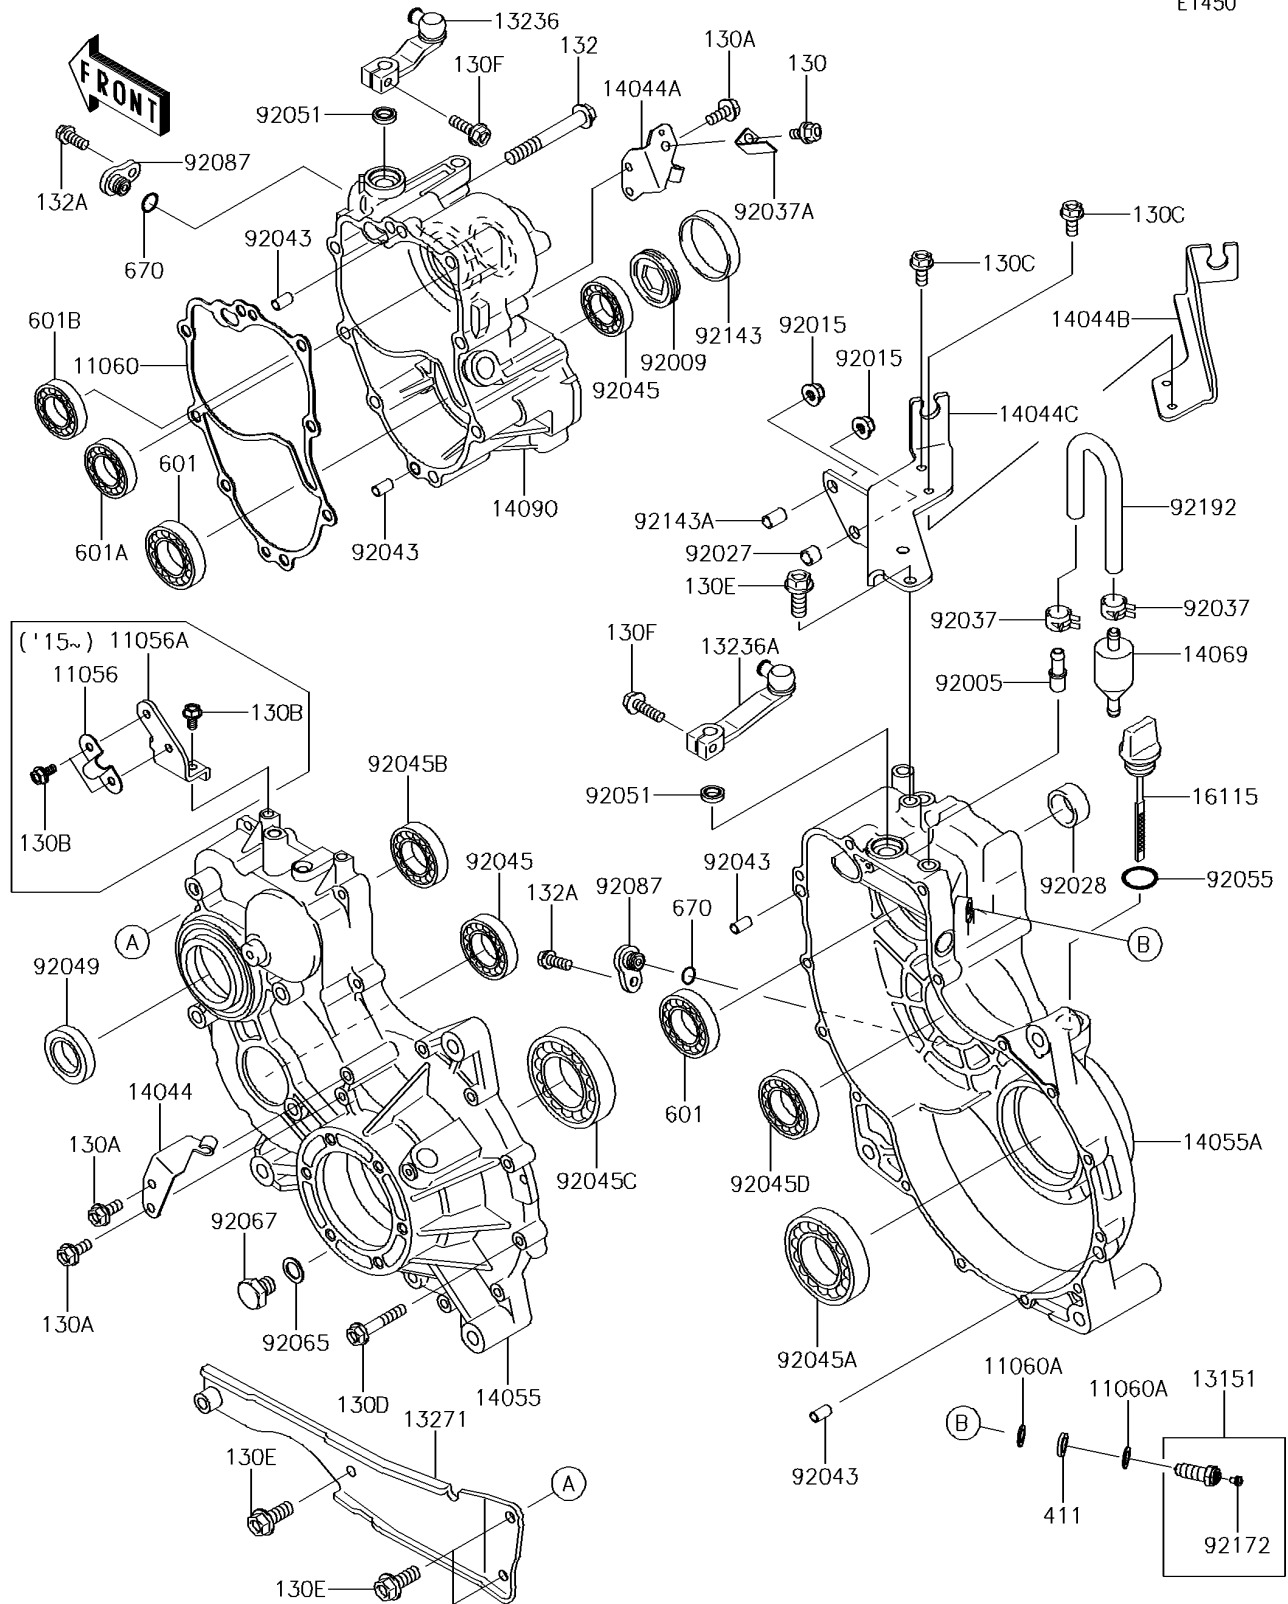

## 2014 MULE™ 4010 Trans4x4® CAMO PARTS LIST

Gear Box

ITEM NAME	PART NUMBER	QUANTITY
GASKET,GEAR CASE COVER (Ref # 11060)	11060-1310	1
GASKET (Ref # 11060A)	11060-1966	1
SWITCH-COMP (Ref # 13151)	13151-1093	1
LEVER-COMP (Ref # 13236)	13236-1363	1
LEVER-COMP (Ref # 13236A)	13236-1372	1
PLATE (Ref # 13271)	13271-1604	1
HOLDER-CABLE (Ref # 14044)	14044-0003	1
HOLDER-CABLE (Ref # 14044A)	14044-0004	1
HOLDER-CABLE,HI/LOW (Ref # 14044B)	14044-1075	1
HOLDER-CABLE (Ref # 14044C)	14044-1098	1
CASE-GEAR,LH (Ref # 14055)	14055-0035	1
CASE-GEAR,RH (Ref # 14055A)	14055-1110	1
BREATHER (Ref # 14069)	14069-1051	1
COVER,GEAR CASE,HI/LOW (Ref # 14090)	14090-1238	1
CAP-OIL FILLER (Ref # 16115)	16115-1060	1
FITTING,BREATHER (Ref # 92005)	92005-1127	1
SCREW,55MM (Ref # 92009)	92009-1290	1
NUT,8MM (Ref # 92015)	92015-1432	1
COLLAR,8.8X12X9 (Ref # 92027)	92027-1568	1
BUSHING,23X30X13 (Ref # 92028)	92028-132	1
CLAMP,TUBE (Ref # 92037)	92037-1505	1
CLAMP (Ref # 92037A)	92037-1680	1
PIN,6.2X8X14 (Ref # 92043)	92043-1263	1
BEARING-BALL,TMB304CCM (Ref # 92045)	92045-1142	1
BEARING-BALL,6010CM (Ref # 92045A)	92045-1162	1
BEARING-BALL,62/28 (Ref # 92045B)	92045-1207	1
BEARING-BALL,6210CM (Ref # 92045C)	92045-1213	1
BEARING-BALL,TMB205JR2 (Ref # 92045D)	92045-1285	1
SEAL-OIL,TC28X47X7 (Ref # 92049)	92049-1297	1