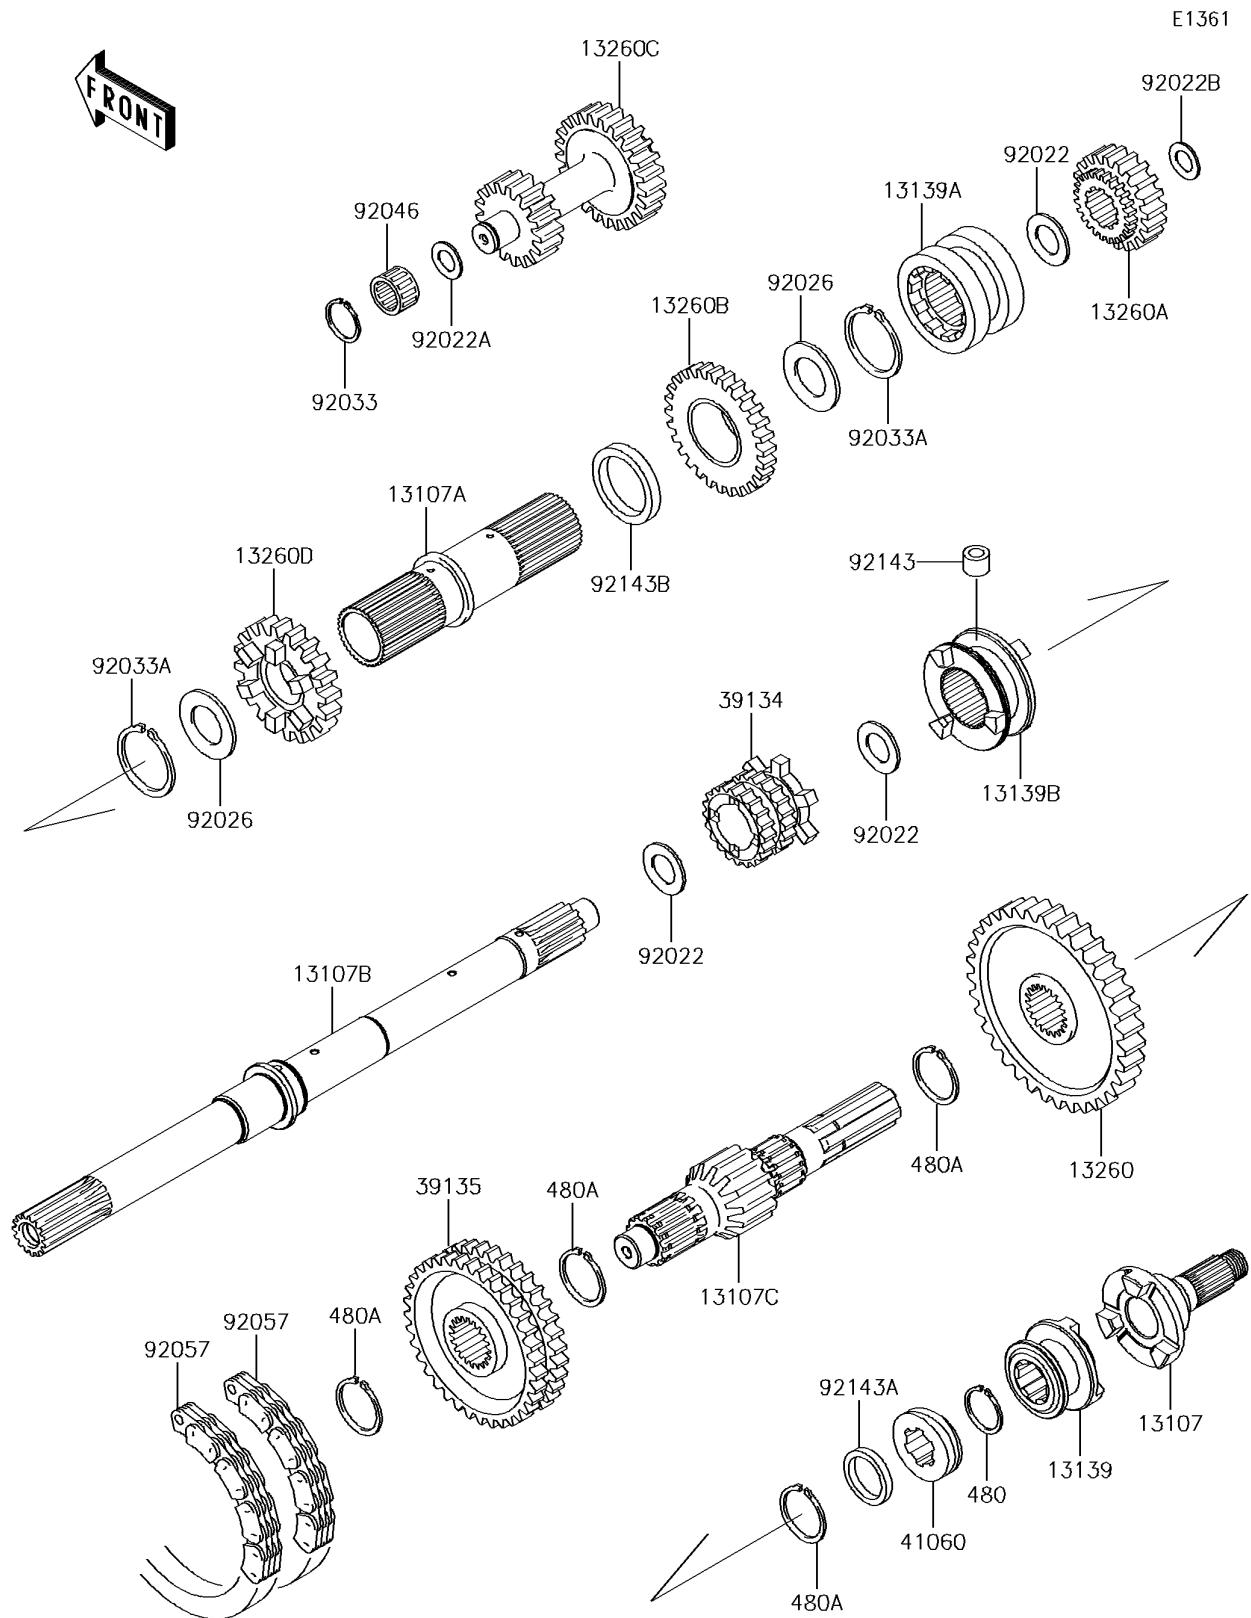

2014 MULE™ 4010 Trans4x4® CAMO PARTS DIAGRAM

Transmission

2014 MULE™ 4010 Trans4x4® CAMO PARTS LIST

Transmission

ITEM NAME	PART NUMBER	QUANTITY
SHAFT,2WD/4WD (Ref # 13107)	13107-0106	1
SHAFT,INPUT OUTER (Ref # 13107A)	13107-1309	1
SHAFT,INPUT (Ref # 13107B)	13107-1470	1
SHAFT,OUTPUT,14T (Ref # 13107C)	13107-1517	1
SHIFTER,2WD/4WD (Ref # 13139)	13139-0010	1
SHIFTER,SPEED,HI/LOW (Ref # 13139A)	13139-1069	1
SHIFTER,FR/RR (Ref # 13139B)	13139-1072	1
GEAR,OUTPUT REVERSE,51T (Ref # 13260)	13260-1288	1
GEAR,INPUT REDUCTION,20T (Ref # 13260A)	13260-1289	1
GEAR,INPUT REDUCTION,28T (Ref # 13260B)	13260-1290	1
GEAR,REDUCTION,17T&25T (Ref # 13260C)	13260-1291	1
GEAR,INPUT 28T (Ref # 13260D)	13260-1462	1
SPROCKET-DRIVE,20T (Ref # 39134)	39134-1055	1
SPROCKET-DRIVEN,41T (Ref # 39135)	39135-1055	1
GEAR-METER SCREW (Ref # 41060)	41060-1147	1
CIRCLIP-TYPE-C,25MM (Ref # 480)	480J2500	1
CIRCLIP-TYPE-C,30MM (Ref # 480A)	480J3000	1
WASHER,25.3X33X1 (Ref # 92022)	92022-1109	1
WASHER,17.3X28X1 (Ref # 92022A)	92022-255	1
WASHER,17.3X30X1.4 (Ref # 92022B)	92022-270	1
SPACER,35.3X44X0.5 (Ref # 92026)	92026-1375	1
RING-SNAP (Ref # 92033)	92033-032	1
RING-SNAP (Ref # 92033A)	92033-1269	1
BEARING-NEEDLE,K17X23X13.8 (Ref # 92046)	92046-1184	1
CHAIN,REVERSE,81RH2520,54L (Ref # 92057)	92057-1364	1
COLLAR,8X14X10.5 (Ref # 92143)	92143-1497	1
COLLAR,25X32X4.5 (Ref # 92143A)	92143-1597	1
COLLAR (Ref # 92143B)	92143-1599	1