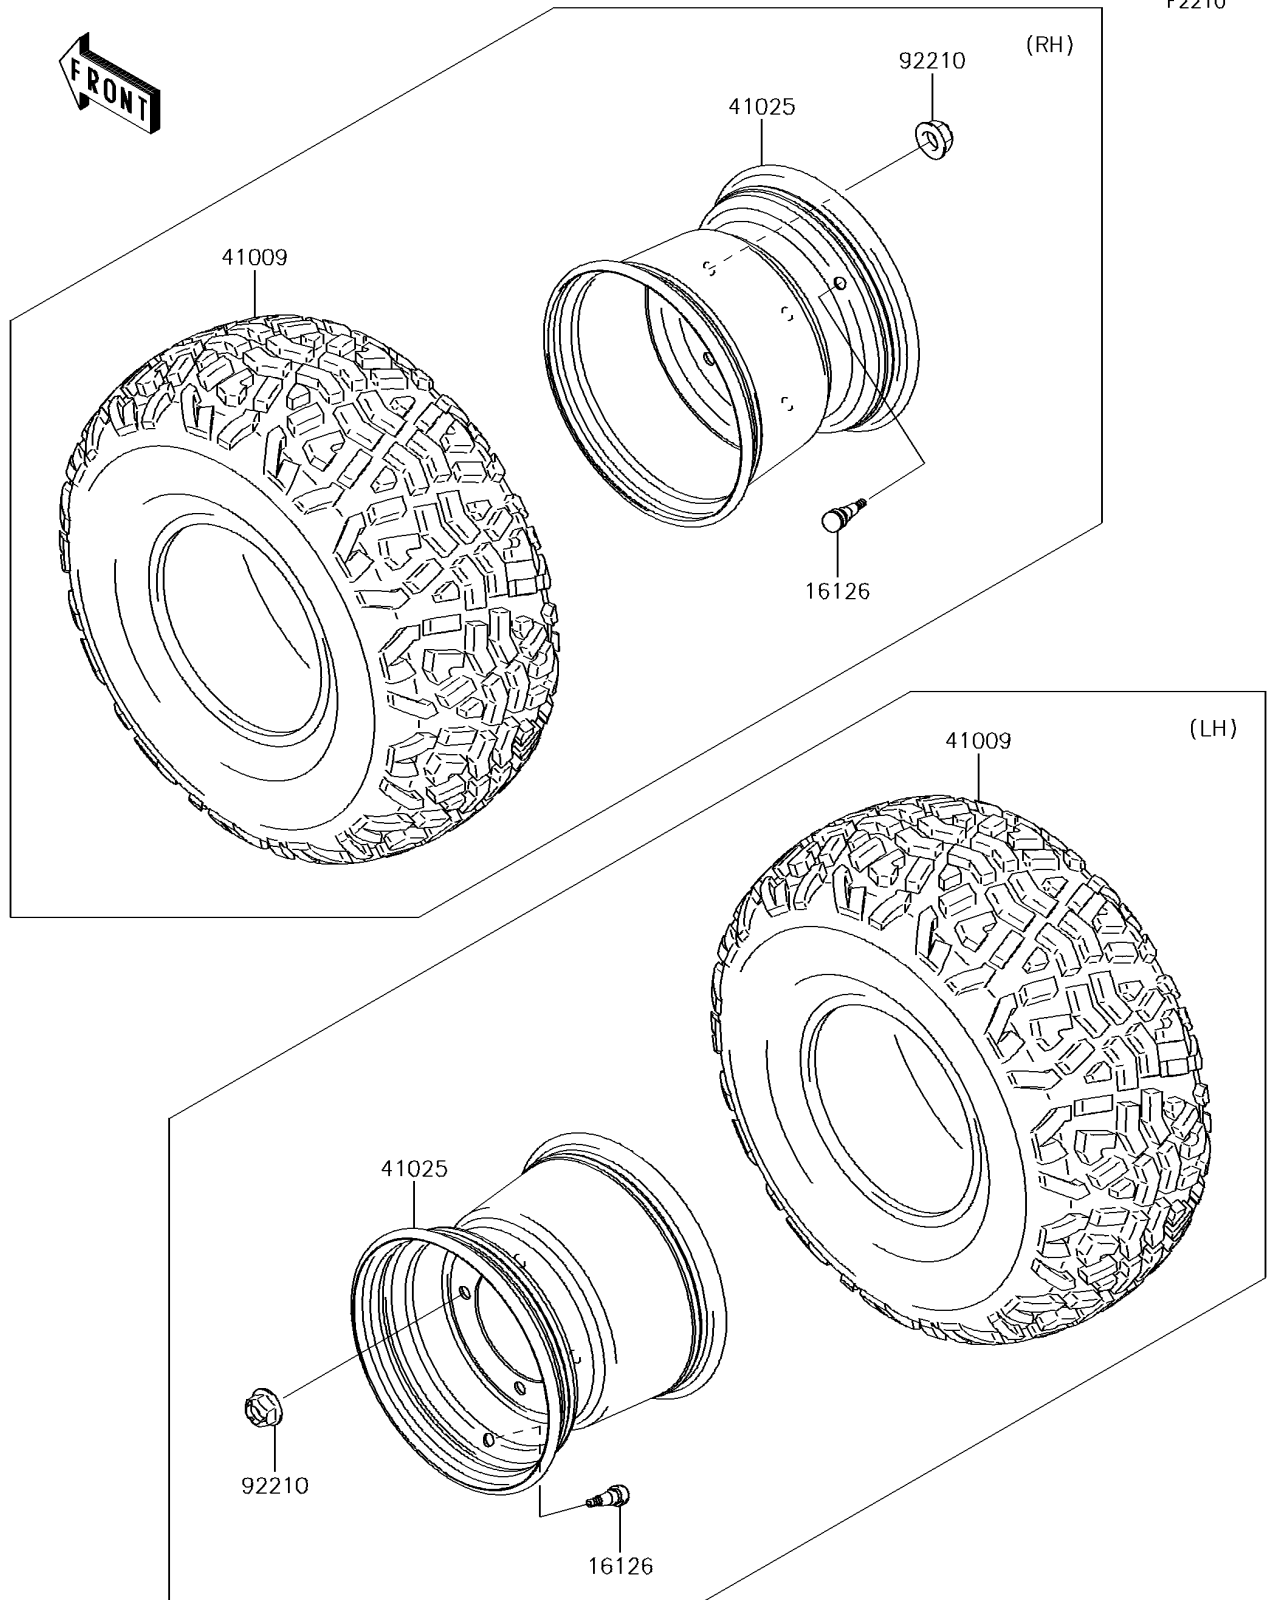

## 2014 MULE™ 4000 PARTS DIAGRAM

Wheels/Tires

## 2014 MULE™ 4000 PARTS LIST

Wheels/Tires

ITEM NAME	PART NUMBER	QUANTITY
VALVE (Ref # 16126)	16126-4001	1
TIRE,23X11.00-10 4PR (Ref # 41009)	41009-0294	1
RIM,10X8.5AT,F.S.BLACK (Ref # 41025)	41025-7504-397	1
NUT,12MM (Ref # 92210)	92210-0603	1