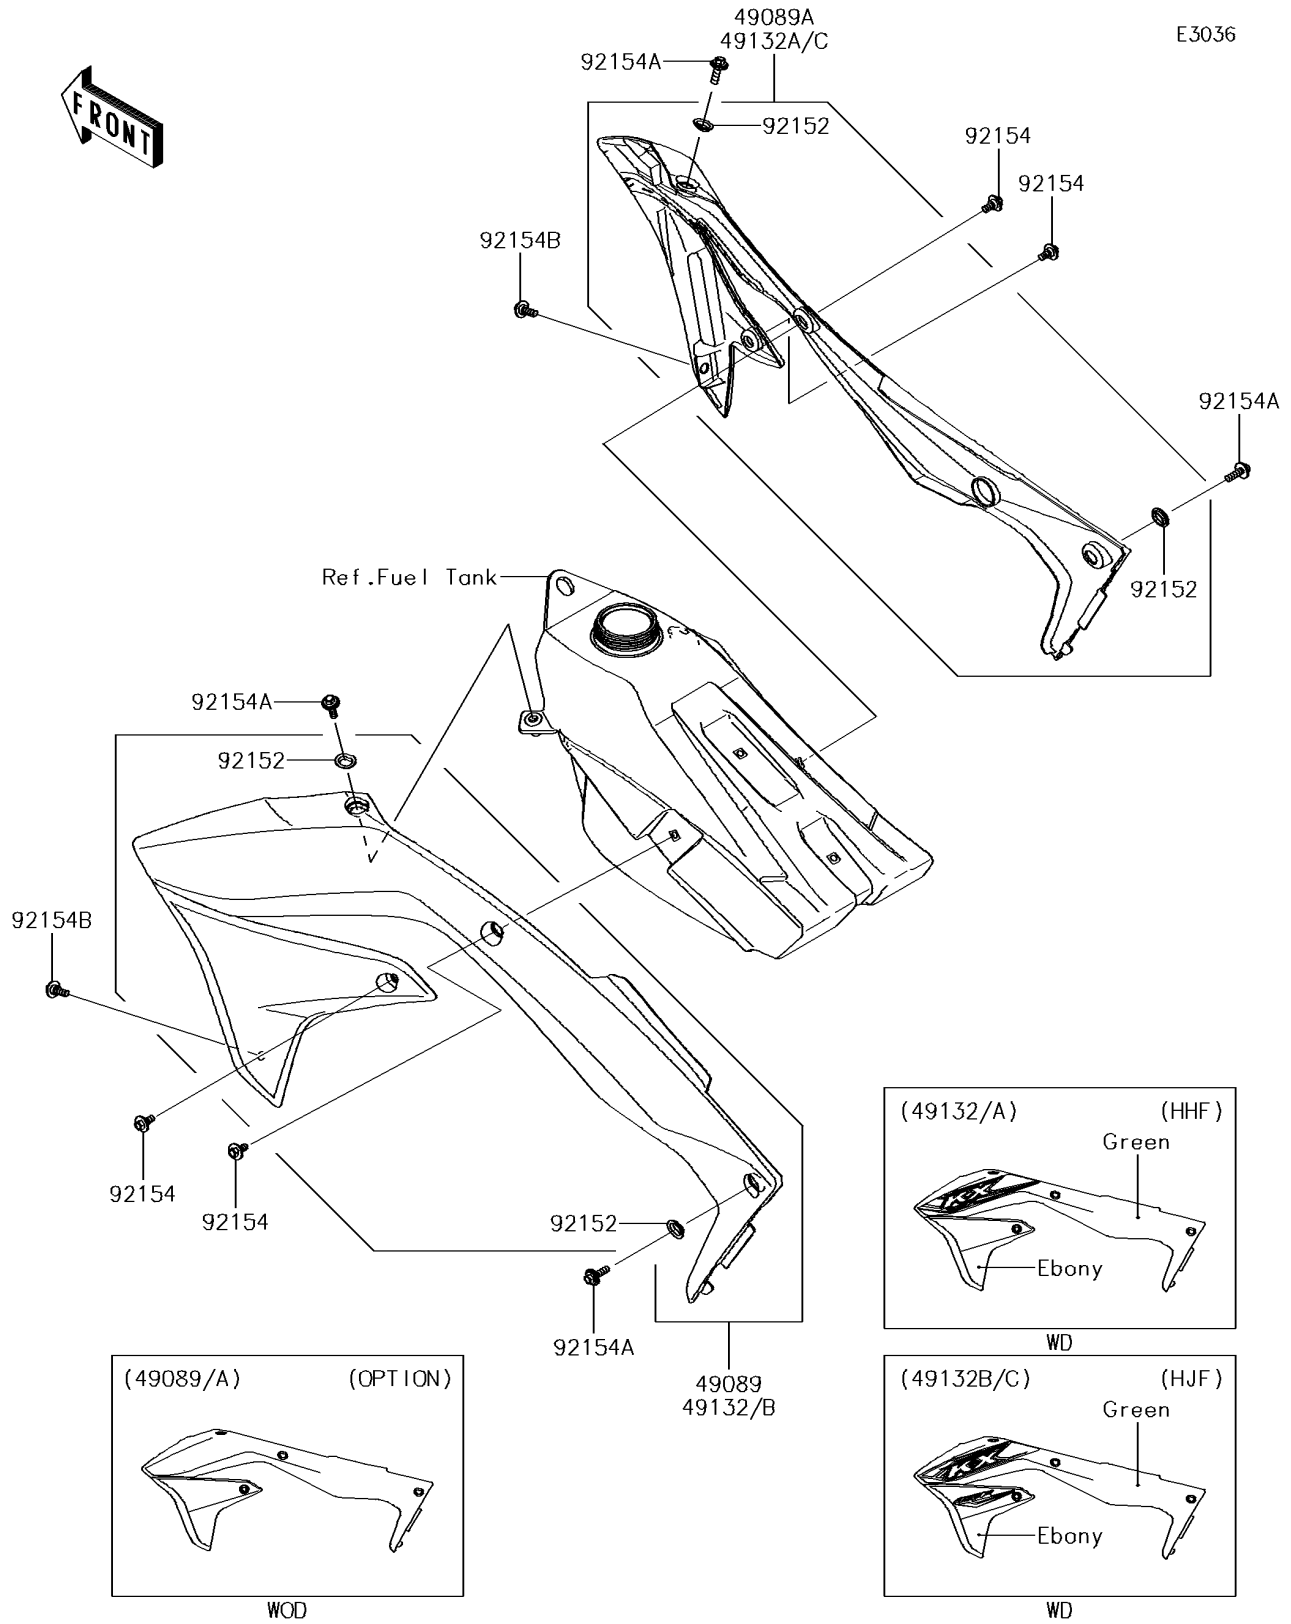

2017 KX™450F PARTS DIAGRAM

Engine Shrouds

2017 KX™450F PARTS LIST

Engine Shrouds

ITEM NAME	PART NUMBER	QUANTITY
SHROUD-ENGINE,LH,GREEN/EBONY (Ref # 49089)	49089-0879-25M	1
SHROUD-ENGINE,RH,GREEN/EBONY (Ref # 49089A)	49089-0880-25M	1
SHROUD-ENGINE,LH,L.GREEN+EBY (Ref # 49132)	49132-5290-25M	1
SHROUD-ENGINE,RH,L.GREEN+EBY (Ref # 49132A)	49132-5291-25M	1
COLLAR (Ref # 92152)	92152-0052	1
BOLT,FLANGED,6X9 (Ref # 92154)	92154-0546	1
BOLT,FLANGED,6X20 (Ref # 92154A)	92154-1268	1
BOLT,FLANGED,6X28 (Ref # 92154B)	92154-1739	1