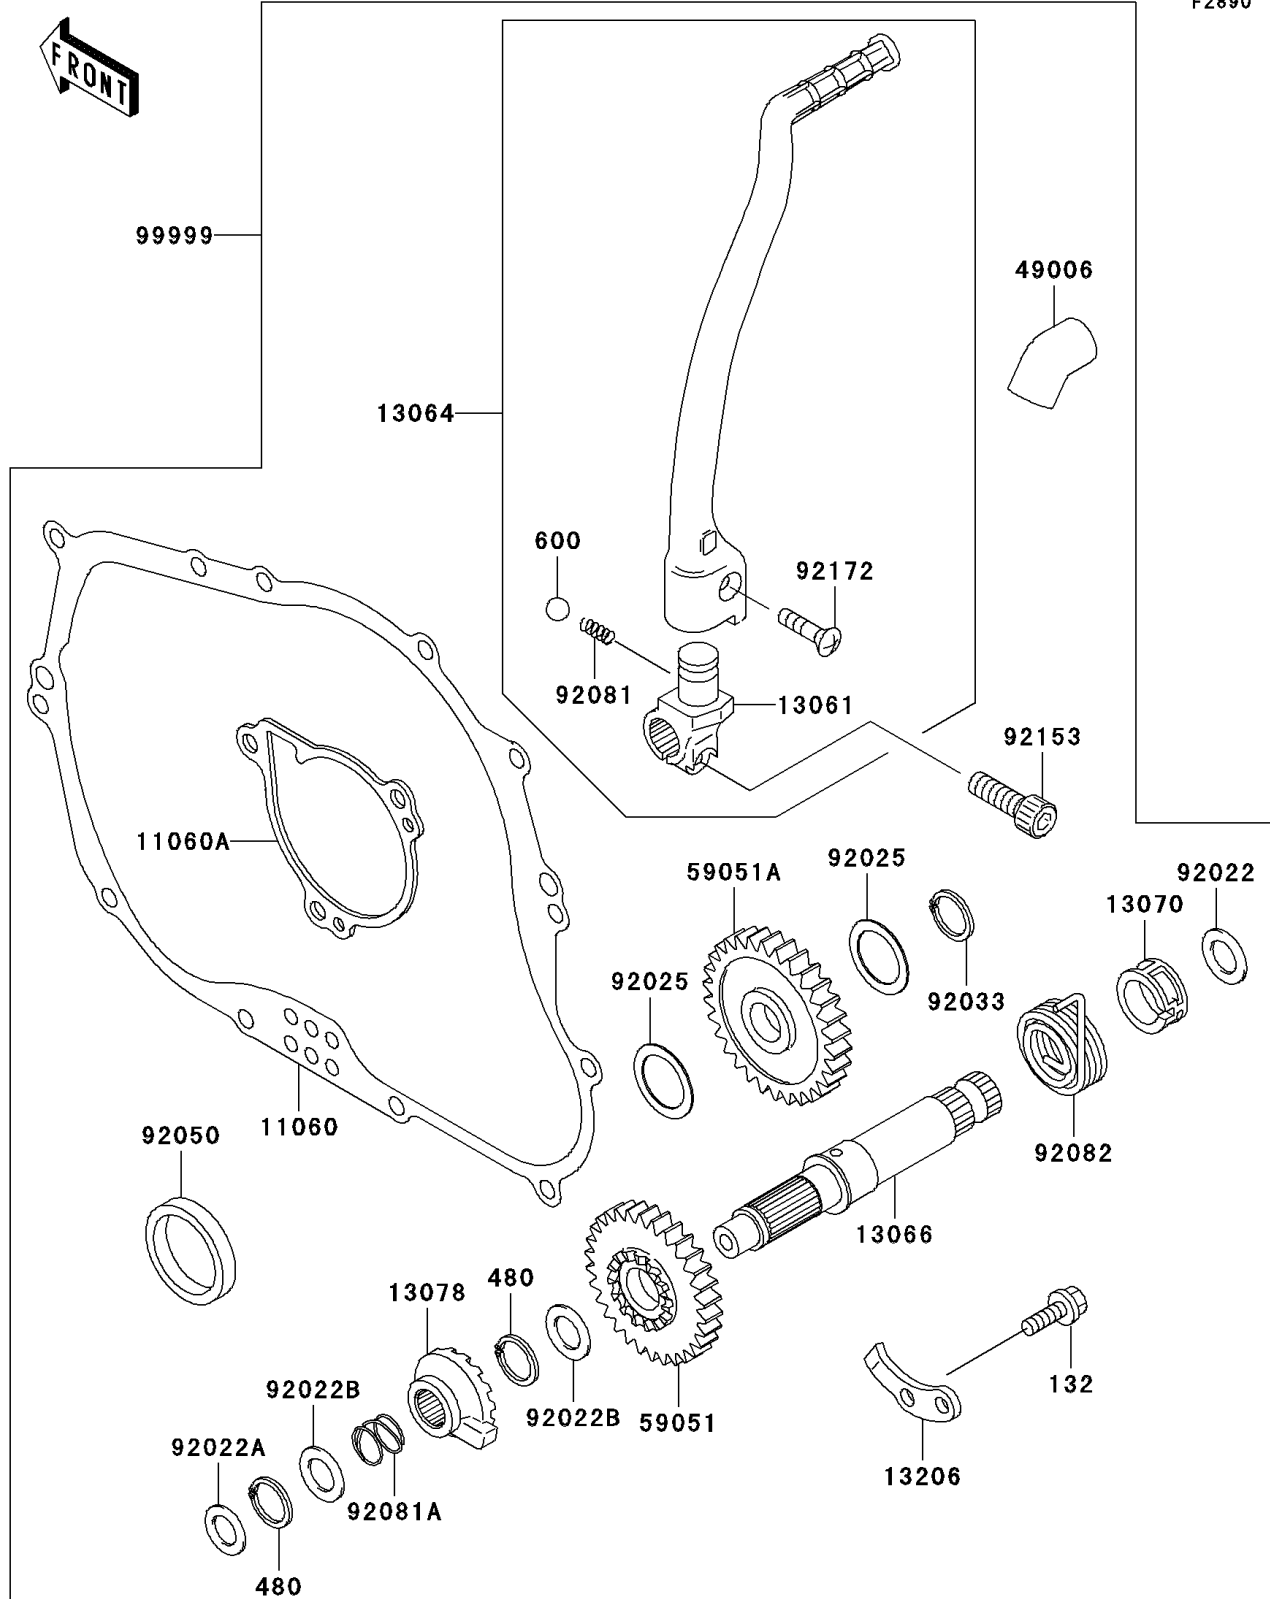

2006 KLX[®]250S PARTS DIAGRAM

Optional Parts

F2890

2006 KLX[®]250S PARTS LIST

Optional Parts

ITEM NAME	PART NUMBER	QUANTITY
BOLT-FLANGED-SMALL,6X16 (Ref # 132)	132G0616	1
CIRCLIP-TYPE-C,16MM (Ref # 480)	480J1600	1
BALL-STEEL,1/4" (Ref # 600)	600A0800	1
GASKET,CLUTCH COVER INNER (Ref # 11060)	11060-1324	1
GASKET,PUMP COVER (Ref # 11060A)	11060-1328	1
BOSS,KICK PEDAL (Ref # 13061)	13061-1397	1
LEVER-ASSY-KICK,PEDAL (Ref # 13064)	13064-0034	1
SHAFT-KICK (Ref # 13066)	13066-1088	1
GUIDE,KICK SPRING (Ref # 13070)	13070-011	1
RATCHET (Ref # 13078)	13078-1052	1
GUIDE-KICK (Ref # 13206)	13206-1062	1
BOOT (Ref # 49006)	49006-1287	1
GEAR-SPUR,KICK,29T (Ref # 59051)	59051-1131	1
GEAR-SPUR,28T (Ref # 59051A)	59051-1400	1
WASHER,18.5X23X1.2 (Ref # 92022)	92022-118	1
WASHER,12.3X20X0.5 (Ref # 92022A)	92022-269	1
WASHER,16.8X22X0.5 (Ref # 92022B)	92022-315	1
SHIM,T=0.7 (Ref # 92025)	92025-1451	1
RING-SNAP,18MM (Ref # 92033)	92033-029	1
SEAL-OIL (Ref # 92050)	92050-078	1
SPRING,KICK PEDAL (Ref # 92081)	92081-020	1
SPRING,RATCHET (Ref # 92081A)	92081-122	1
SPRING,KICKSTARTER (Ref # 92082)	92082-003	1
BOLT,SOCKET,8X25 (Ref # 92153)	92153-1350	1
SCREW,6X27 (Ref # 92172)	92172-0222	1
KIT.,KICK STARTER (Ref # 99999)	99999-0073	1