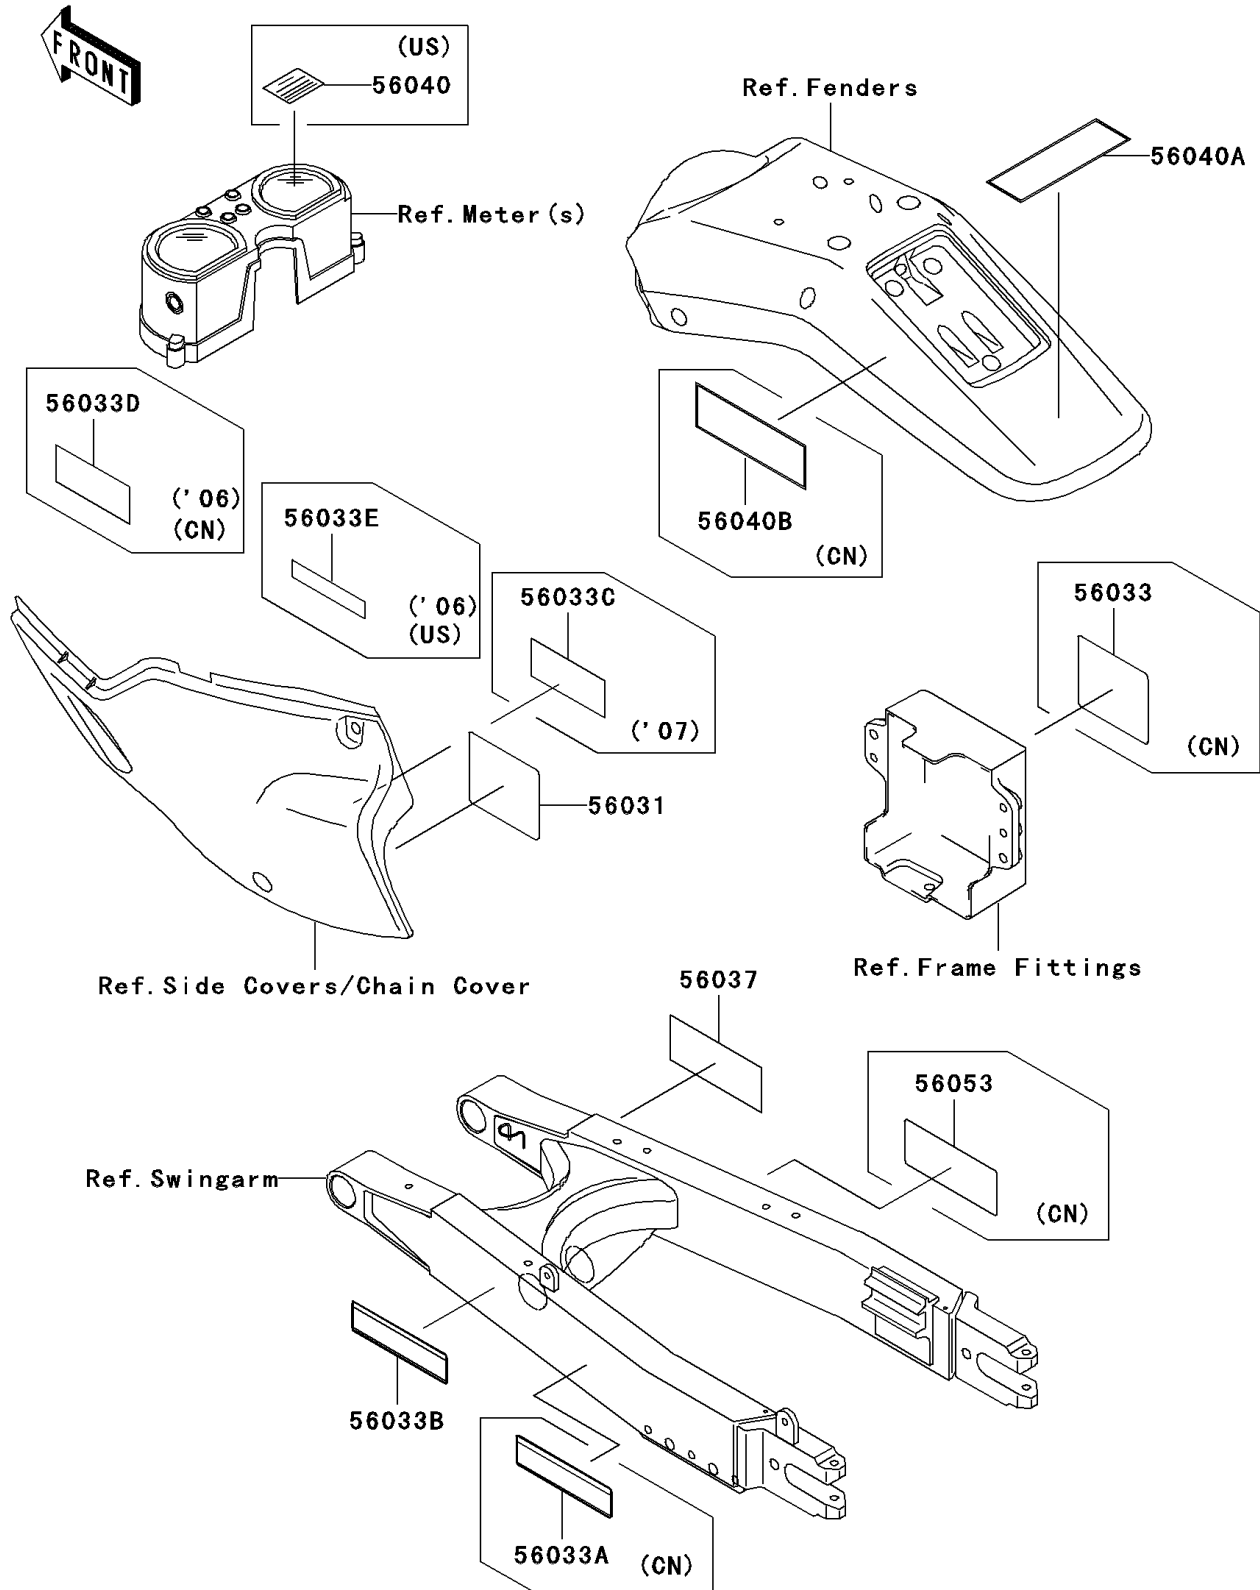

2006 KLX[®]250S PARTS DIAGRAM

Labels

F2860

2006 KLX®250S PARTS LIST

Labels

ITEM NAME	PART NUMBER	QUANTITY
LABEL-MANUAL,DAILY SAFETY (Ref # 56031)	56031-1845	1
LABEL-MANUAL,CHAIN (Ref # 56033B)	56033-0102	1
LABEL-SPECIFICATION,TIRE&LOAD (Ref # 56037)	56037-1612	1
LABEL-WARNING,MAXIMUM LOAD (Ref # 56040A)	56040-1314	1
LABEL-MANUAL,DAILY SAFETY (Ref # 56033)	56033-0100	1
LABEL-MANUAL,CHAIN (Ref # 56033A)	56033-0101	1
LABEL-MANUAL,OIL&OIL FILTER (Ref # 56033D)	56033-1286	1
LABEL-MANUAL,OIL&OIL FILTER (Ref # 56033E)	56033-1370	1
LABEL-WARNING,BREAK IN CAUTION (Ref # 56040)	56040-1007	1
LABEL-WARNING,MAXIMUM LOAD (Ref # 56040B)	56040-1327	1
LABEL-SPECIFICATION,TIRE&LOAD (Ref # 56053)	56053-0151	1