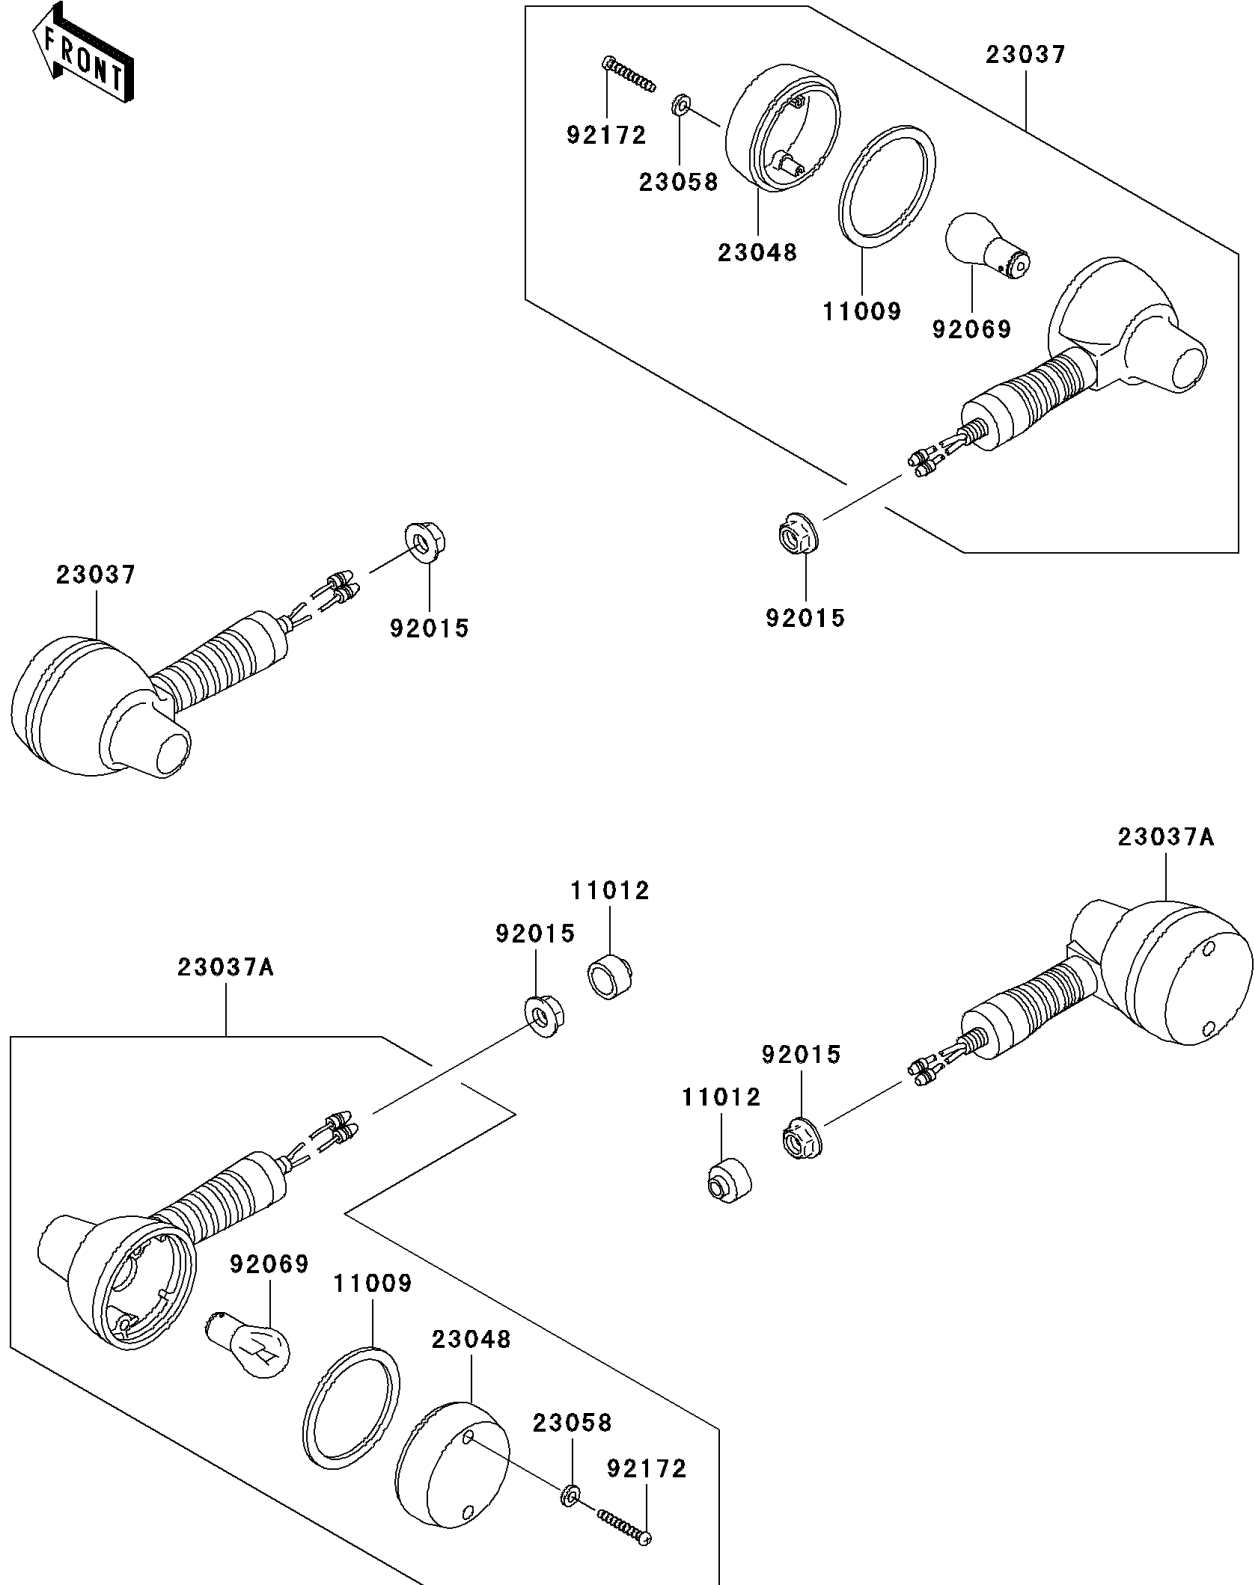

2006 KLX® 250S PARTS DIAGRAM

Turn Signals

F2730

2006 KLX®250S PARTS LIST

Turn Signals

ITEM NAME	PART NUMBER	QUANTITY
GASKET,TURN SIGNAL LAMP LENS (Ref # 11009)	11009-1128	1
CAP (Ref # 11012)	11012-1367	1
LAMP-ASSY-SIGNAL,FR (Ref # 23037)	23037-0027	1
LAMP-ASSY-SIGNAL,RR (Ref # 23037A)	23037-0070	1
LENS-SIGNAL LAMP (Ref # 23048)	23048-1076	1
WASHER,PLAIN,4MM (Ref # 23058)	23058-002	1
NUT,FLANGED,10MM (Ref # 92015)	92015-1428	1
BULB,12V 32CP(23W) (Ref # 92069)	92069-055	1
SCREW,TAPPING,4X30 (Ref # 92172)	92172-0124	1