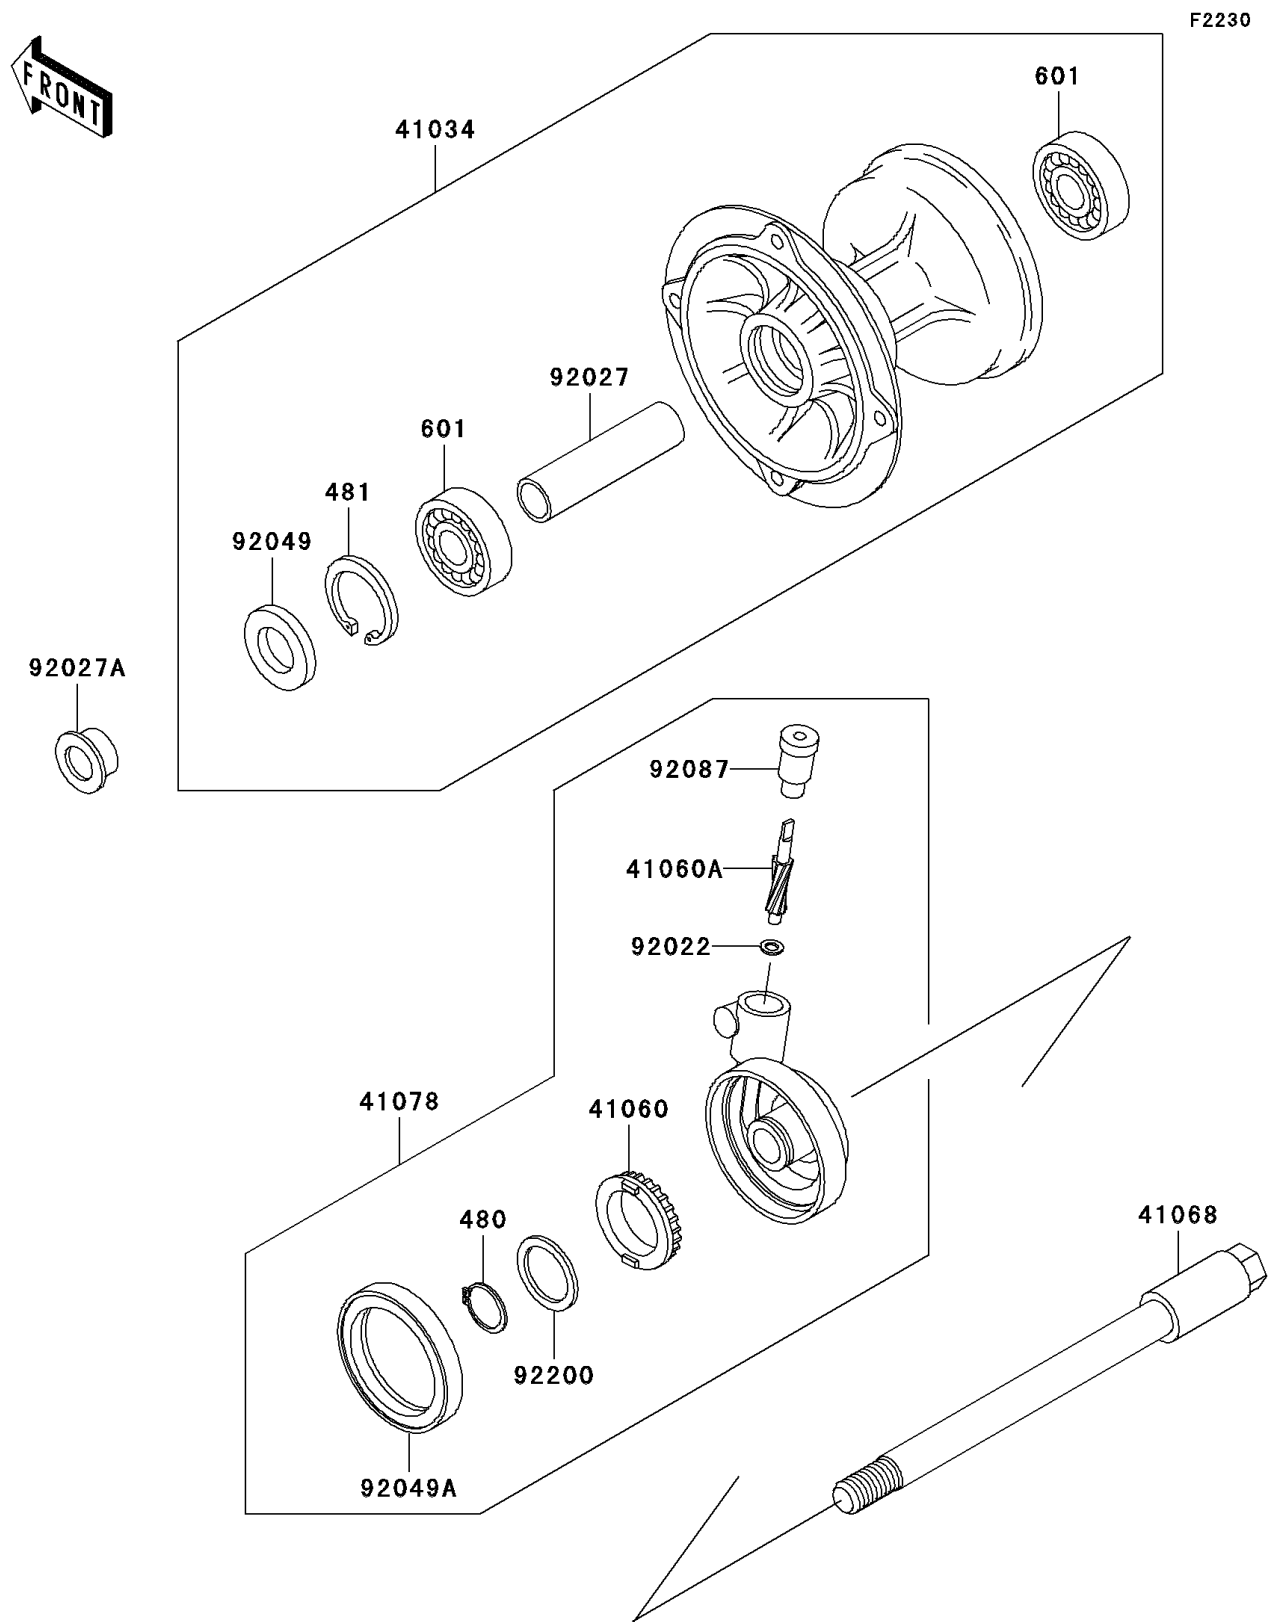

2006 KLX[®]250S PARTS DIAGRAM

Front Hub

2006 KLX[®]250S PARTS LIST

Front Hub

ITEM NAME	PART NUMBER	QUANTITY
CIRCLIP-TYPE-C,24MM (Ref # 480)	480J2400	1
CIRCLIP-TYPE-C,35MM (Ref # 481)	481J3500	1
BEARING-BALL,#6202UG (Ref # 601)	601B6202UG	1
DRUM-ASSY,FRONT BRAKE (Ref # 41034)	41034-1243	1
GEAR-METER SCREW,25T (Ref # 41060)	41060-1143	1
GEAR-METER SCREW,8T (Ref # 41060A)	41060-1144	1
AXLE,FR (Ref # 41068)	41068-0013	1
CASE-ASSY-METER GEAR (Ref # 41078)	41078-1095	1
WASHER,5X9.5X0.8 (Ref # 92022)	92022-1511	1
COLLAR,15.2X22.2X75 (Ref # 92027)	92027-1958	1
COLLAR,L=12 (Ref # 92027A)	92027-1959	1
SEAL-OIL,MH20354.5 (Ref # 92049)	92049-1176	1
SEAL-OIL,SDD 50 62 7 (Ref # 92049A)	92049-1399	1
BUSHING-METER GEAR (Ref # 92087)	92087-1060	1
WASHER,24X31X0.8 (Ref # 92200)	92200-1137	1