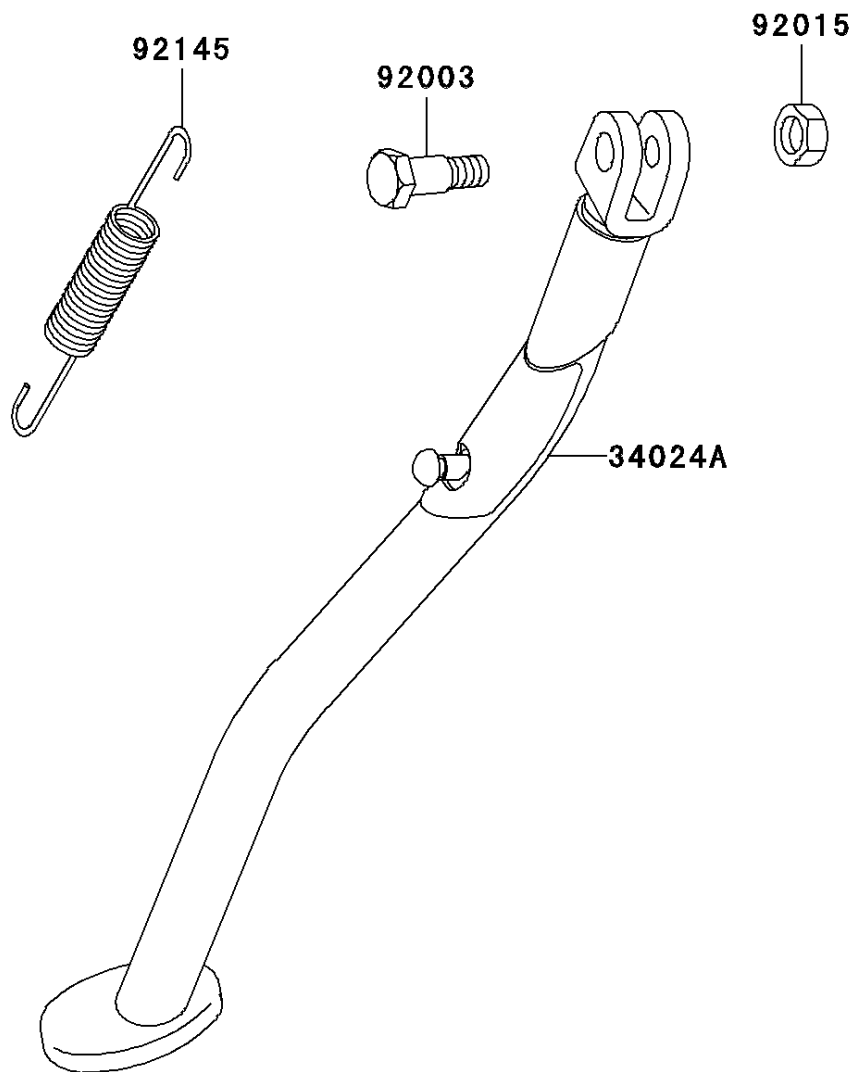

## 2006 KLX<sup>®</sup>250S PARTS DIAGRAM

Stand(s)

F2190

## 2006 KLX®250S PARTS LIST

Stand(s)

ITEM NAME	PART NUMBER	QUANTITY
STAND-SIDE,P.SILVER (Ref # 34024A)	34024-1311-458	1
BOLT,SIDE STAND (Ref # 92003)	92003-157	1
NUT,LOCK,10MM,BLACK (Ref # 92015)	92015-1188	1
SPRING,SIDE STAND (Ref # 92145)	92145-0116	1