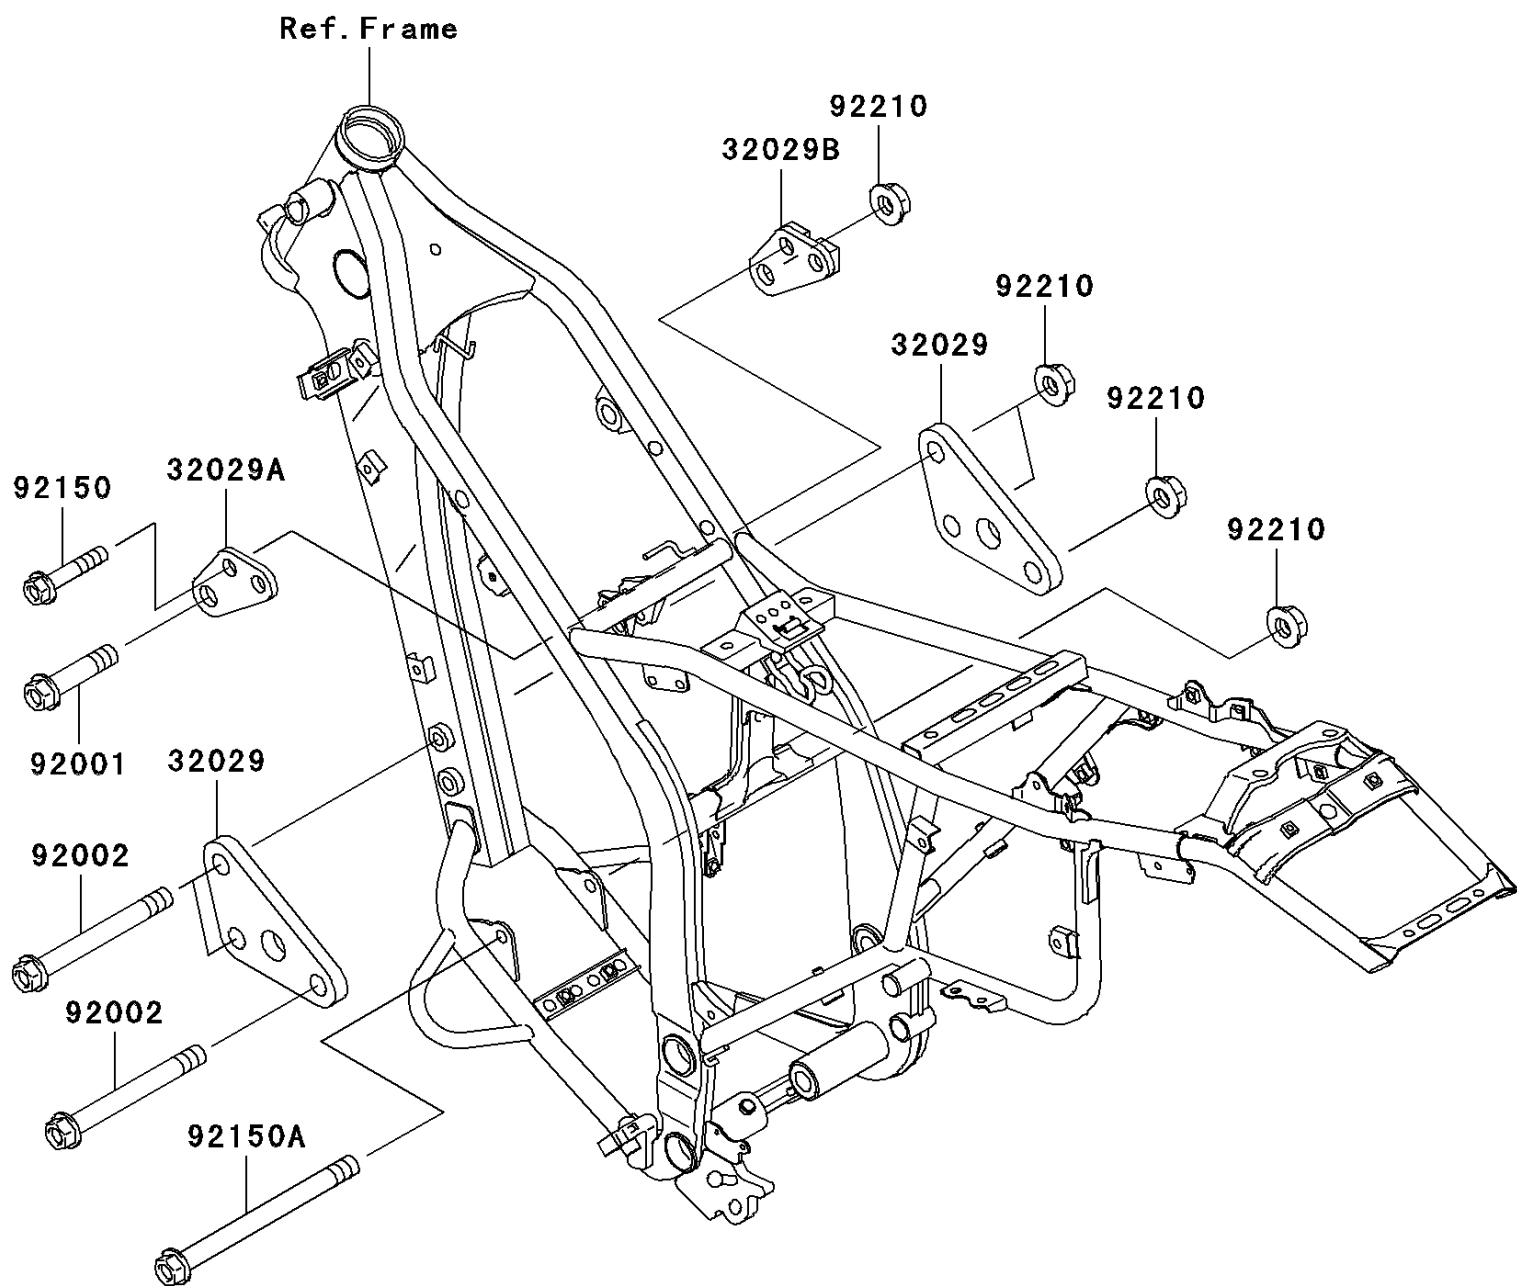

## 2006 KLX<sup>®</sup>250S PARTS DIAGRAM

Engine Mount

F2122

## 2006 KLX<sup>®</sup>250S PARTS LIST

Engine Mount

ITEM NAME	PART NUMBER	QUANTITY
BRACKET-ENGINE,FR (Ref # 32029)	32029-1855	1
BRACKET-ENGINE,HEAD,LH (Ref # 32029A)	32029-1886	1
BRACKET-ENGINE,HEAD,RH (Ref # 32029B)	32029-1887	1
BOLT,FLANGED,10X44 (Ref # 92001)	92001-1499	1
BOLT,10X90 (Ref # 92002)	92002-1674	1
BOLT,FLANGED,8X40 (Ref # 92150)	92150-1168	1
BOLT,FLANGED,10X120 (Ref # 92150A)	92150-1642	1
NUT,LOCK,FLANGED,10MM (Ref # 92210)	92210-1080	1