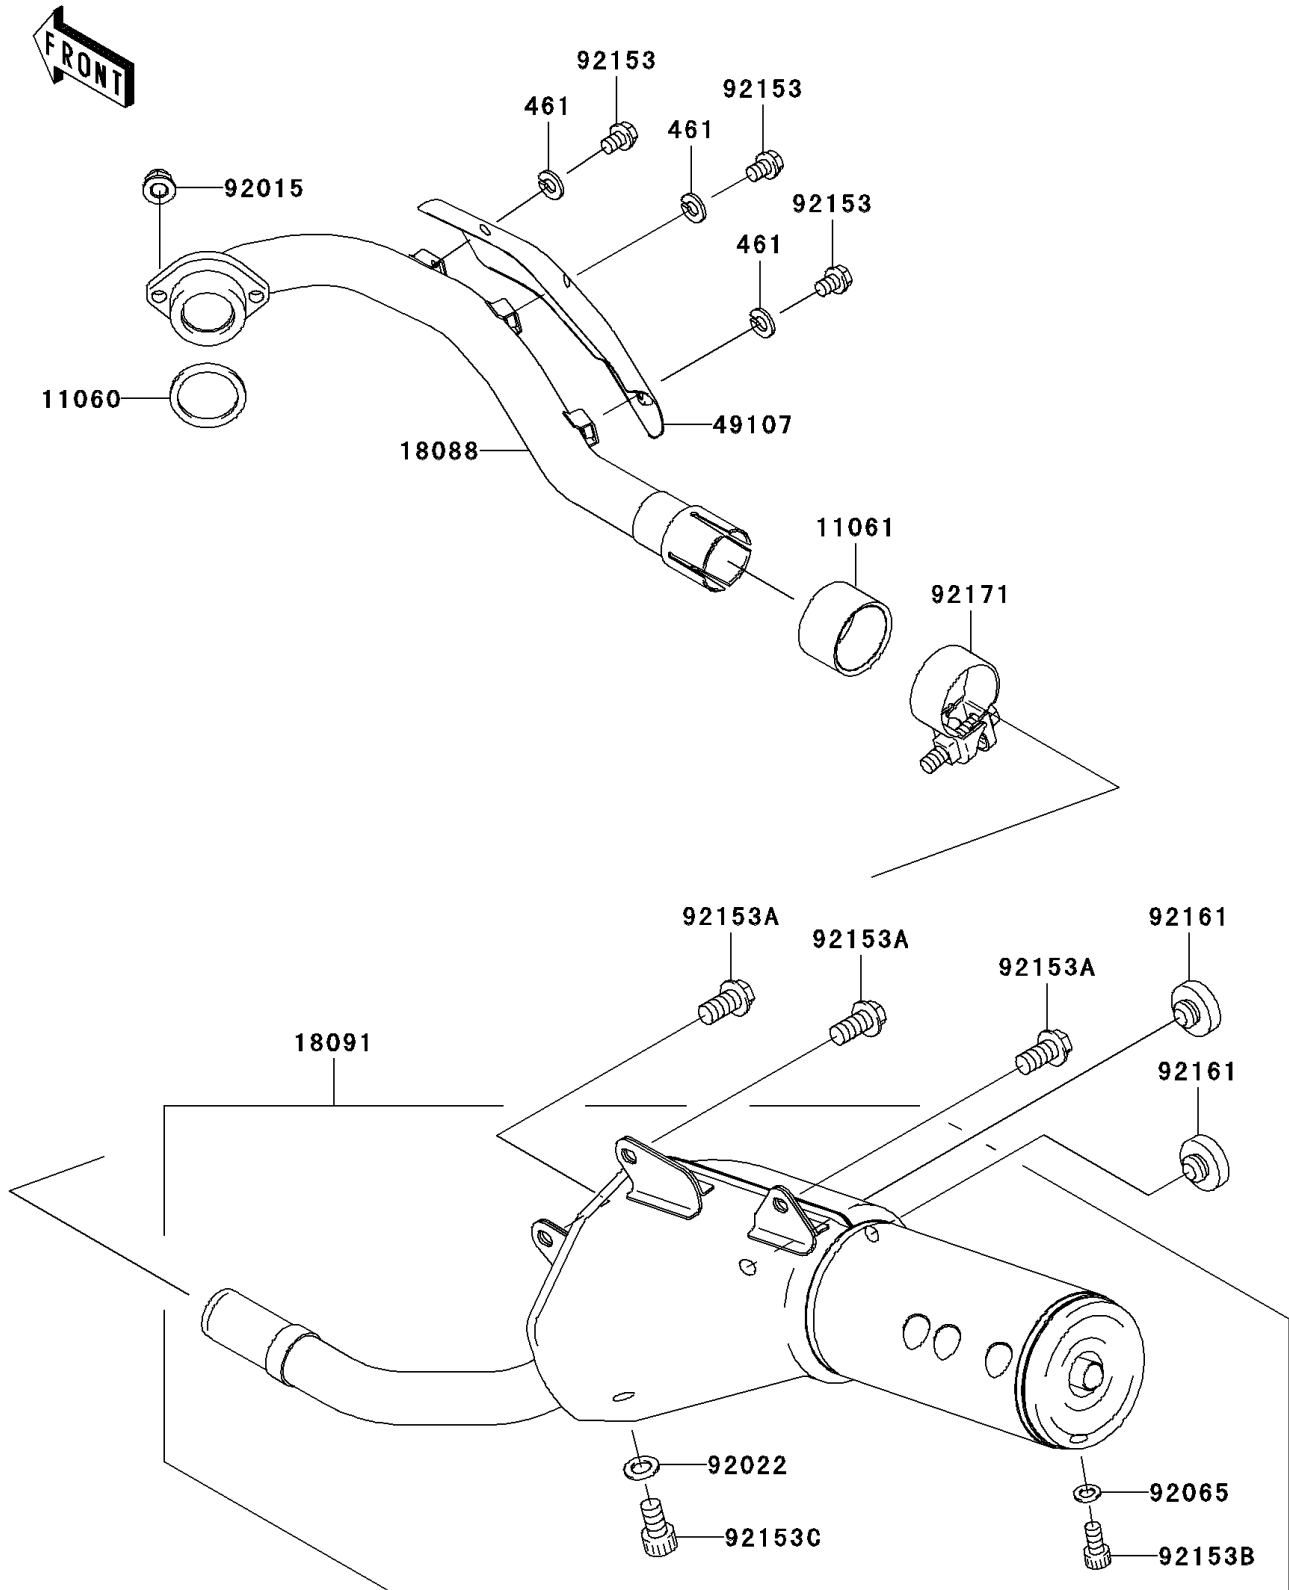

2006 KLX[®]250S PARTS DIAGRAM

Muffler(s)

E1140

2006 KLX[®]250S PARTS LIST

Muffler(s)

ITEM NAME	PART NUMBER	QUANTITY
WASHER-SPRING,6MM (Ref # 461)	461S0600	1
GASKET,EXHAUST PIPE (Ref # 11060)	11060-1203	1
GASKET,EXHAUST PIPE CONNECTING (Ref # 11061)	11061-1055	1
PIPE-EXHAUST (Ref # 18088)	18088-0033	1
BODY-COMP-MUFFLER (Ref # 18091)	18091-0238	1
COVER-EXHAUST PIPE (Ref # 49107)	49107-0062	1
NUT,8MM (Ref # 92015)	92015-1402	1
WASHER,8.2X14X1.0 (Ref # 92022)	92022-1488	1
GASKET (Ref # 92065)	92065-096	1
BOLT,6X8 (Ref # 92153)	92153-0578	1
BOLT,FLANGED,8X16 (Ref # 92153A)	92153-1308	1
BOLT,SOCKET,6X12 (Ref # 92153B)	92153-1347	1
BOLT,SOCKET,8X14 (Ref # 92153C)	92153-1348	1
DAMPER (Ref # 92161)	92161-0336	1
CLAMP (Ref # 92171)	92171-0631	1