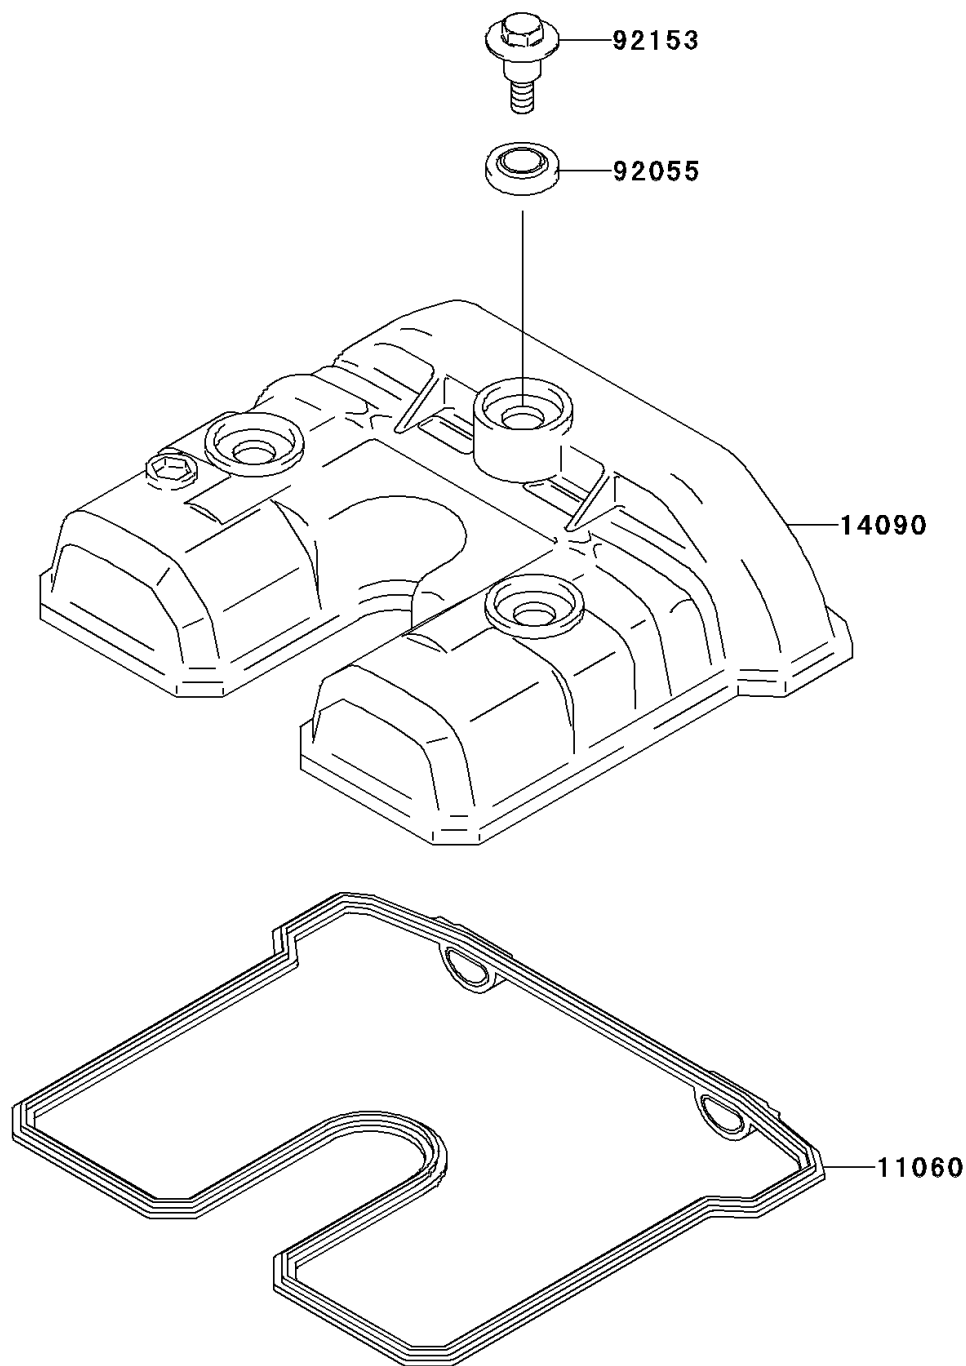

2006 KLX[®]250S PARTS DIAGRAM

Cylinder Head Cover

E1112

2006 KLX[®]250S PARTS LIST

Cylinder Head Cover

ITEM NAME	PART NUMBER	QUANTITY
GASKET,HEAD COVER (Ref # 11060)	11060-1318	1
COVER,HEAD (Ref # 14090)	14090-1477	1
RING-O,HEAD COVER BOLT (Ref # 92055)	92055-1352	1
BOLT,FLANGED,6X22.5 (Ref # 92153)	92153-1343	1