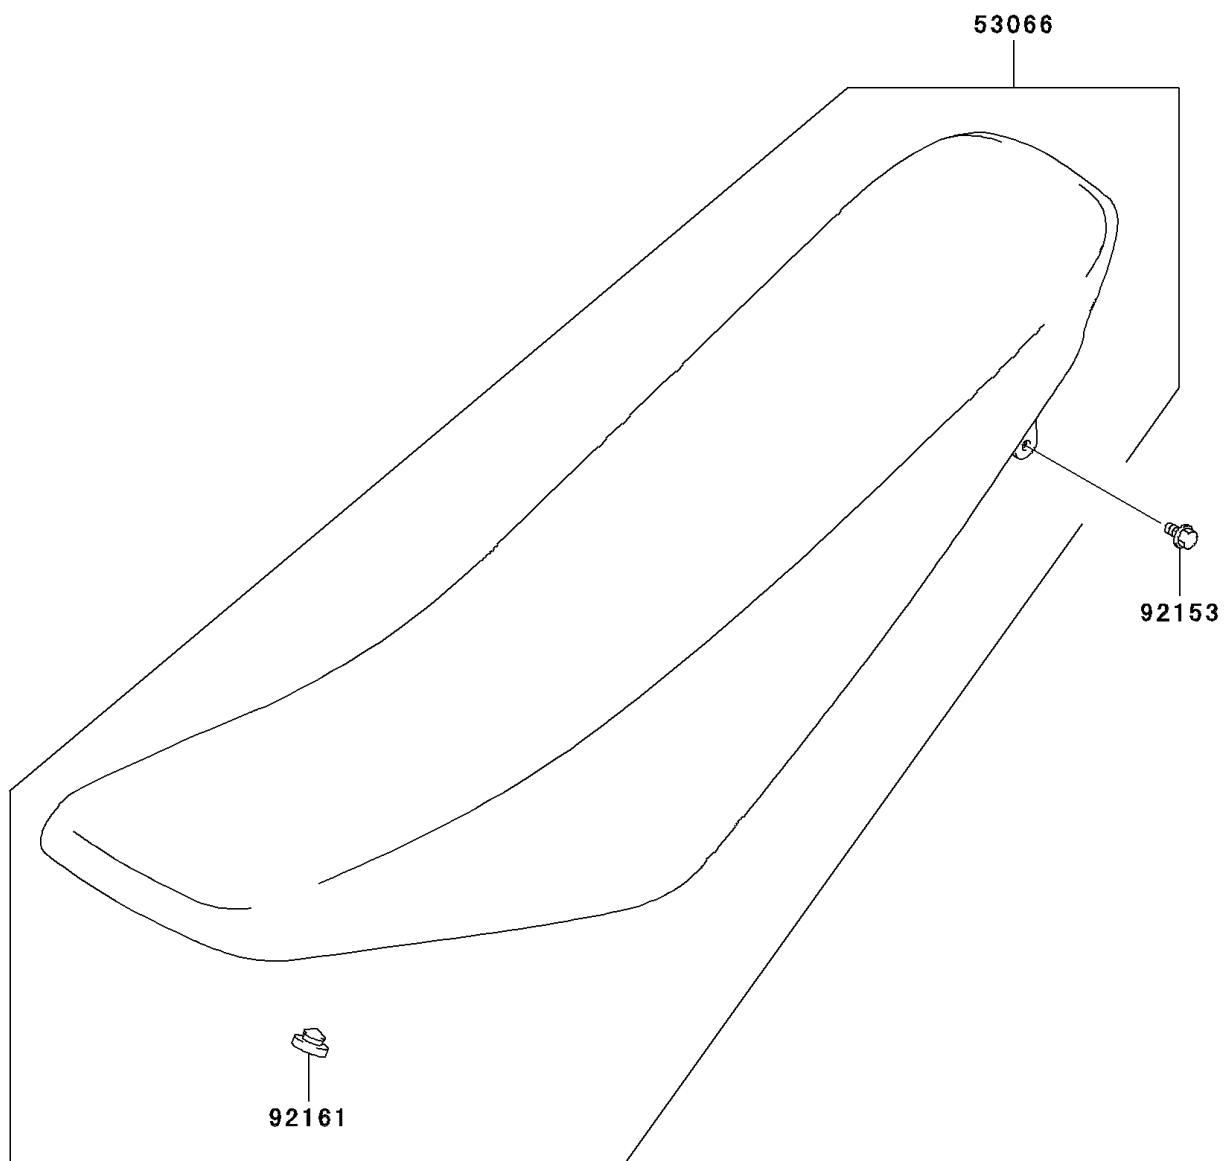

2006 KLX™125L PARTS DIAGRAM

Seat

F2510

2006 KLX™ 125L PARTS LIST

Seat

ITEM NAME	PART NUMBER	QUANTITY
SEAT-ASSY,BLACK/GREEN (Ref # 53066)	53066-S020-919	1
BOLT (Ref # 92153)	92153-S010	1
DAMPER,SEAT MOUNT (Ref # 92161)	92161-S060	1