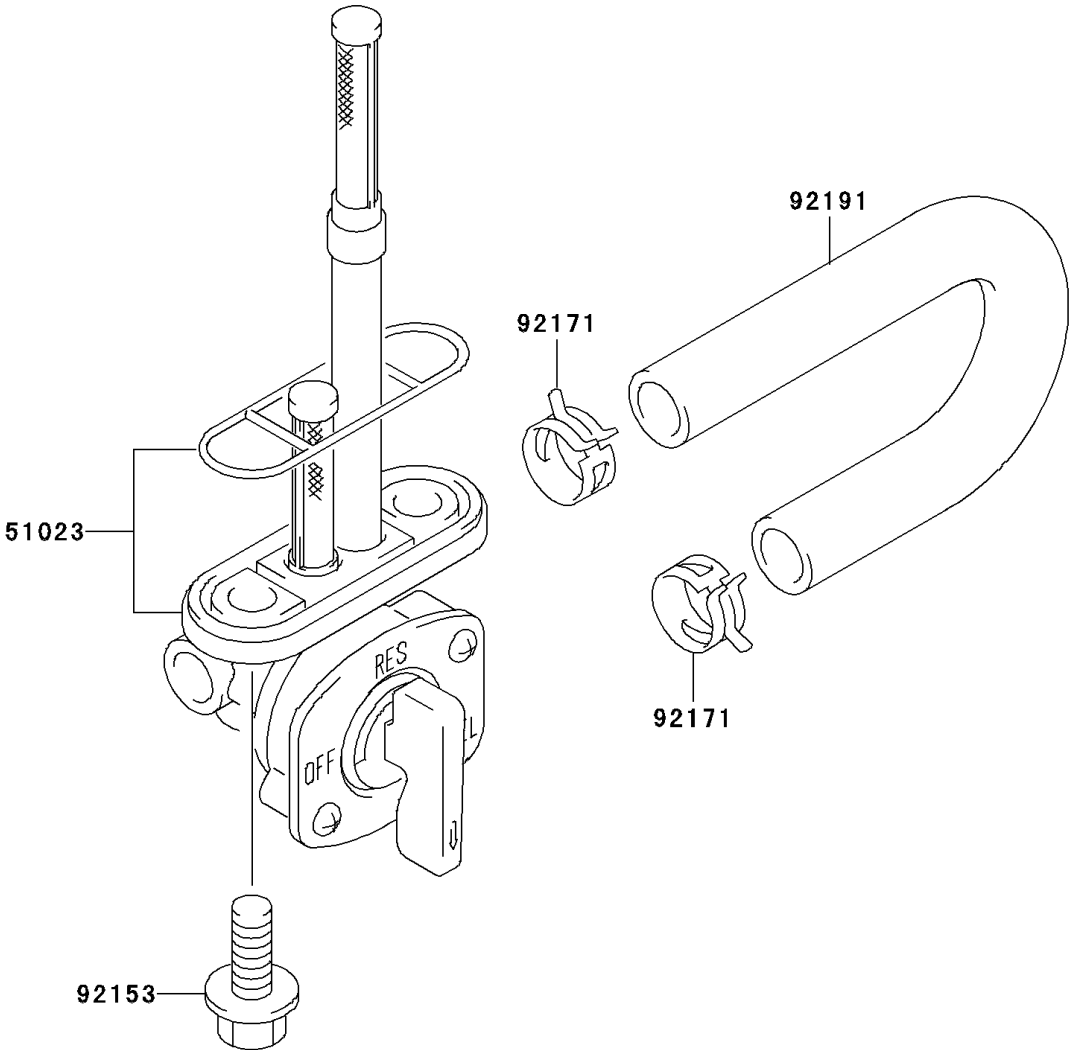

2006 KLX™125L PARTS DIAGRAM

Fuel Filter

F2141

2006 KLX™ 125L PARTS LIST

Fuel Filter

ITEM NAME	PART NUMBER	QUANTITY
TAP-ASSY (Ref # 51023)	51023-S003	1
BOLT (Ref # 92153)	92153-S001	1
CLAMP,FUEL HOSE (Ref # 92171)	92171-S003	1
TUBE,FUEL (Ref # 92191)	92191-S034	1