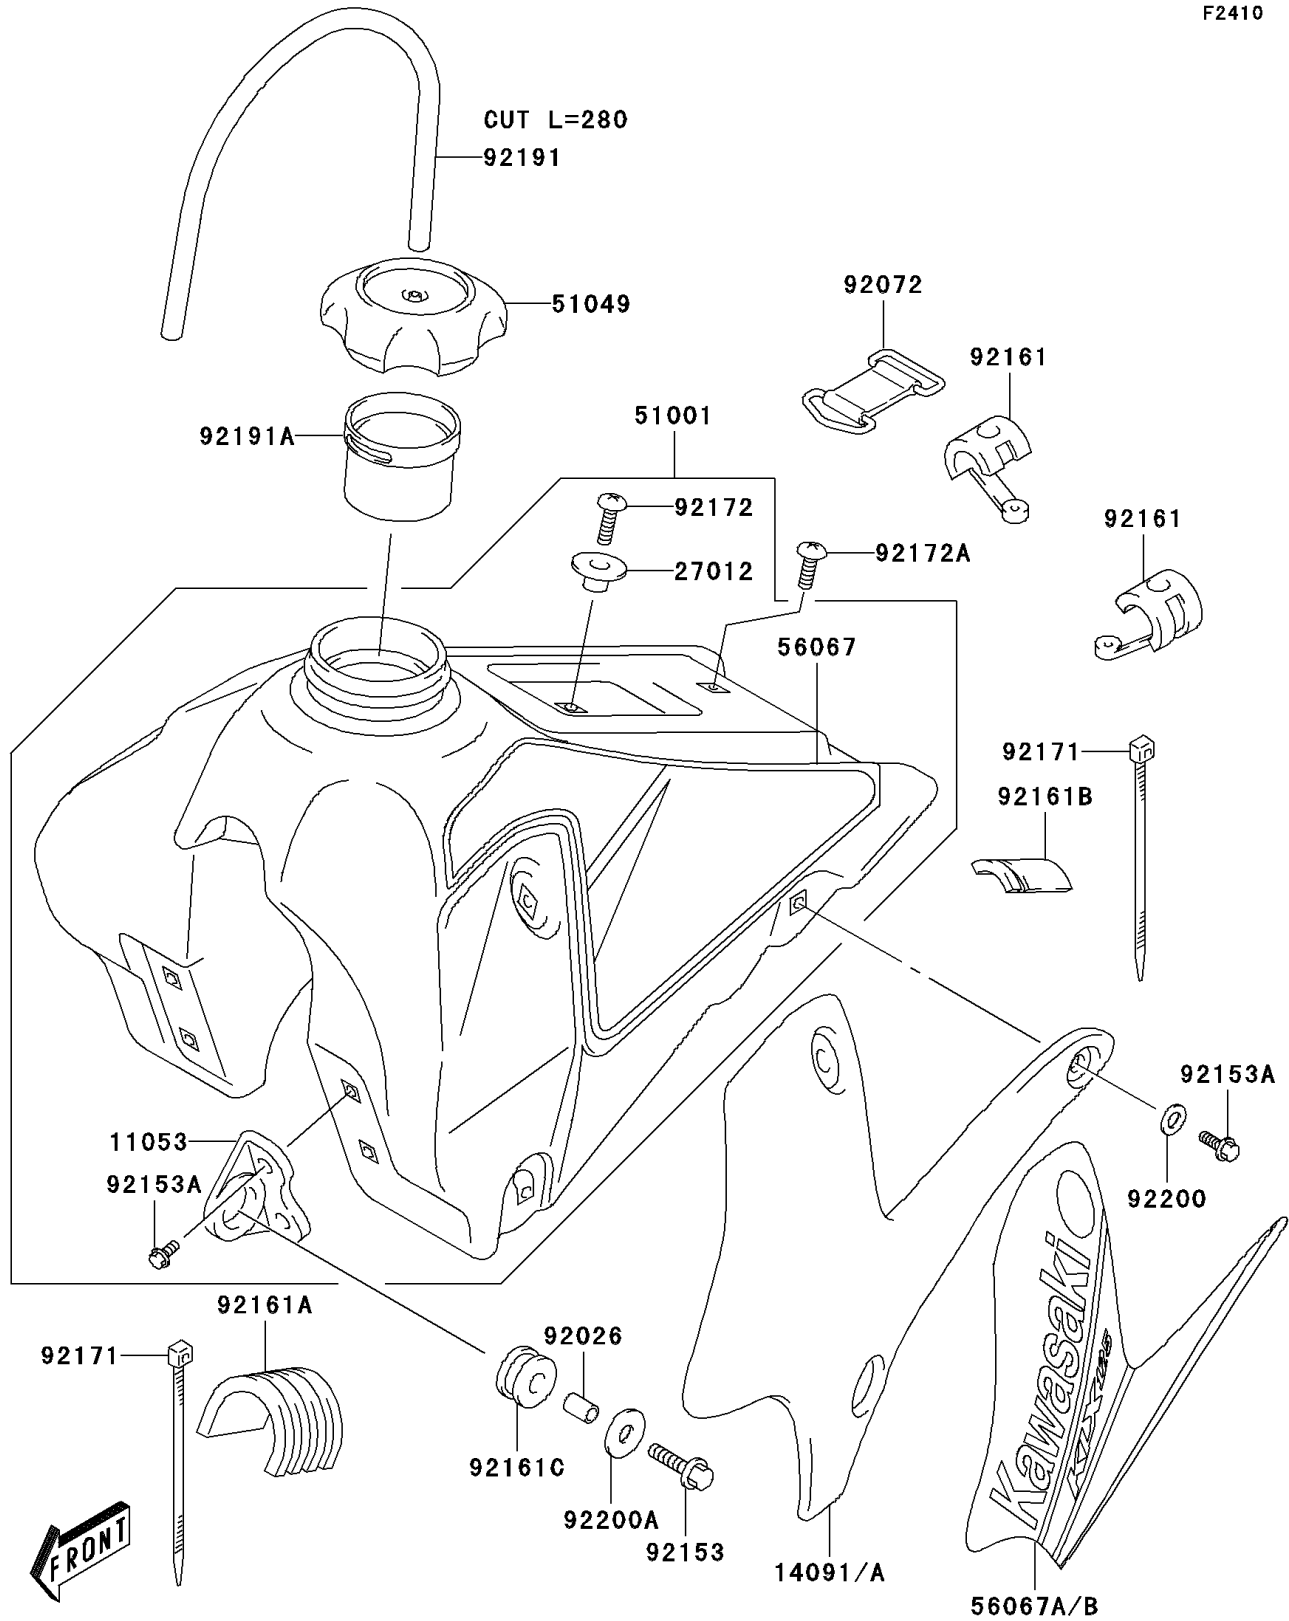

2006 KLX™125L PARTS DIAGRAM

Fuel Tank

F2410

2006 KLX™ 125L PARTS LIST

Fuel Tank

ITEM NAME	PART NUMBER	QUANTITY
BRACKET,FUEL TANK,FR (Ref # 11053)	11053-S001	1
COVER,FUEL TANK,RH,L.GREEN (Ref # 14091)	14091-S062-908	1
COVER,FUEL TANK,LH,L.GREEN (Ref # 14091A)	14091-S063-908	1
HOOK,SEAT FRONT (Ref # 27012)	27012-S003	1
TANK-COMP-FUEL,BLACK (Ref # 51001)	51001-S025-539	1
CAP-TANK (Ref # 51049)	51049-S004	1
PATTERN,SET,TANK,BLK/WHT/GRN (Ref # 56067)	56067-S002-904	1
PATTERN,RH,BLK/WHT/GRN (Ref # 56067A)	56067-S003-904	1
PATTERN,LH,BLK/WHT/GRN (Ref # 56067B)	56067-S004-904	1
SPACER,FUEL TANK,FR (Ref # 92026)	92026-S049	1
BAND,FUEL TANK,RR (Ref # 92072)	92072-S004	1
BOLT (Ref # 92153)	92153-S003	1
BOLT (Ref # 92153A)	92153-S144	1
DAMPER,FUEL TANK (Ref # 92161)	92161-S062	1
DAMPER,FUEL TANK (Ref # 92161A)	92161-S063	1
DAMPER,FUEL TANK (Ref # 92161B)	92161-S064	1
DAMPER,FUEL TANK (Ref # 92161C)	92161-S065	1
CLAMP,FUEL TANK CUSHION (Ref # 92171)	92171-S056	1
SCREW (Ref # 92172)	92172-S019	1
SCREW (Ref # 92172A)	92172-S055	1
TUBE,FUEL TANK BREATHER (Ref # 92191)	92191-S028	1
TUBE,FUEL TANK FILLER (Ref # 92191A)	92191-S029	1
WASHER (Ref # 92200)	92200-S078	1
WASHER (Ref # 92200A)	92200-S080	1