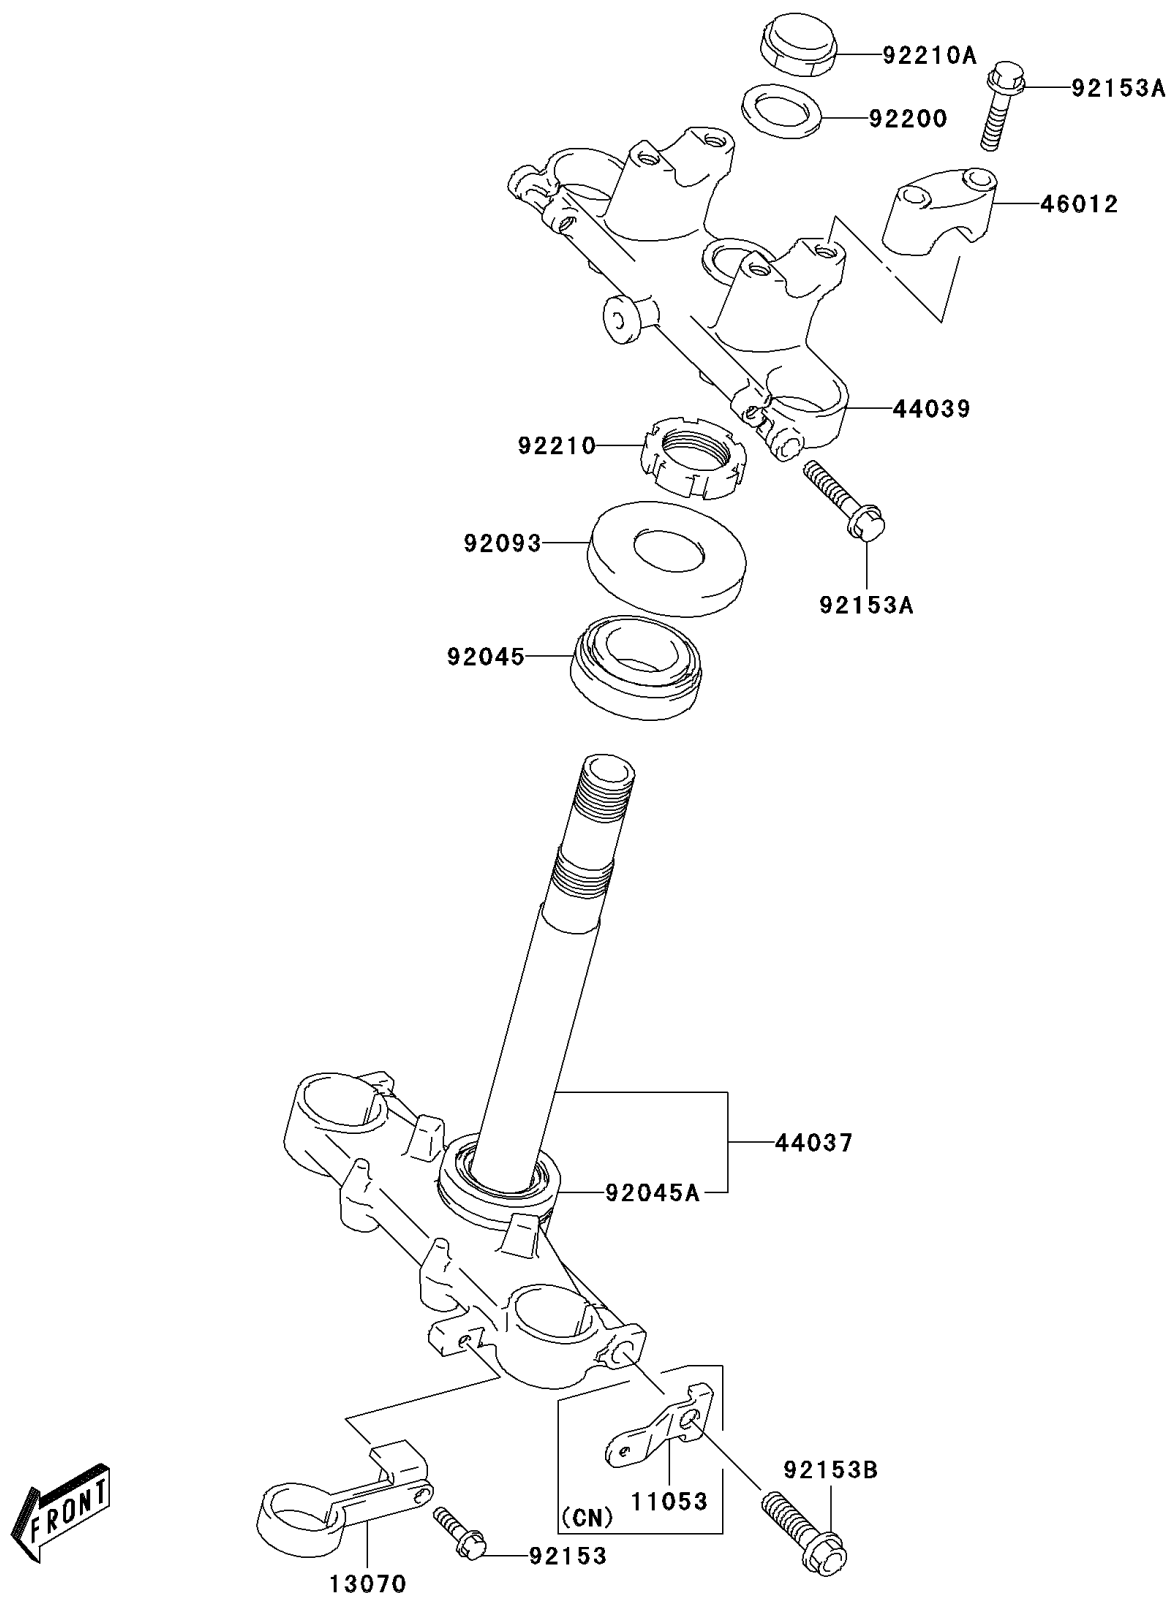

## 2006 KLX™125L PARTS DIAGRAM

Under Bracket

F2350

## 2006 KLX™ 125L PARTS LIST

Under Bracket

ITEM NAME	PART NUMBER	QUANTITY
GUIDE,FRONT BRAKE HOSE (Ref # 13070)	13070-S007	1
HOLDER-FORK UNDER (Ref # 44037)	44037-S003	1
HOLDER-FORK UPPER (Ref # 44039)	44039-S002	1
HOLDER-HANDLE (Ref # 46012)	46012-S004	1
BEARING-BALL,STEERING,UPP (Ref # 92045)	92045-S032	1
BEARING-BALL,STEERING,LWR (Ref # 92045A)	92045-S033	1
SEAL,STEERING,UPP (Ref # 92093)	92093-S011	1
BOLT (Ref # 92153)	92153-S147	1
BOLT (Ref # 92153A)	92153-S186	1
BOLT (Ref # 92153B)	92153-S187	1
WASHER (Ref # 92200)	92200-S126	1
NUT (Ref # 92210)	92210-S058	1
NUT (Ref # 92210A)	92210-S096	1
BRACKET,FR,RR (Ref # 11053)	11053-S002	1