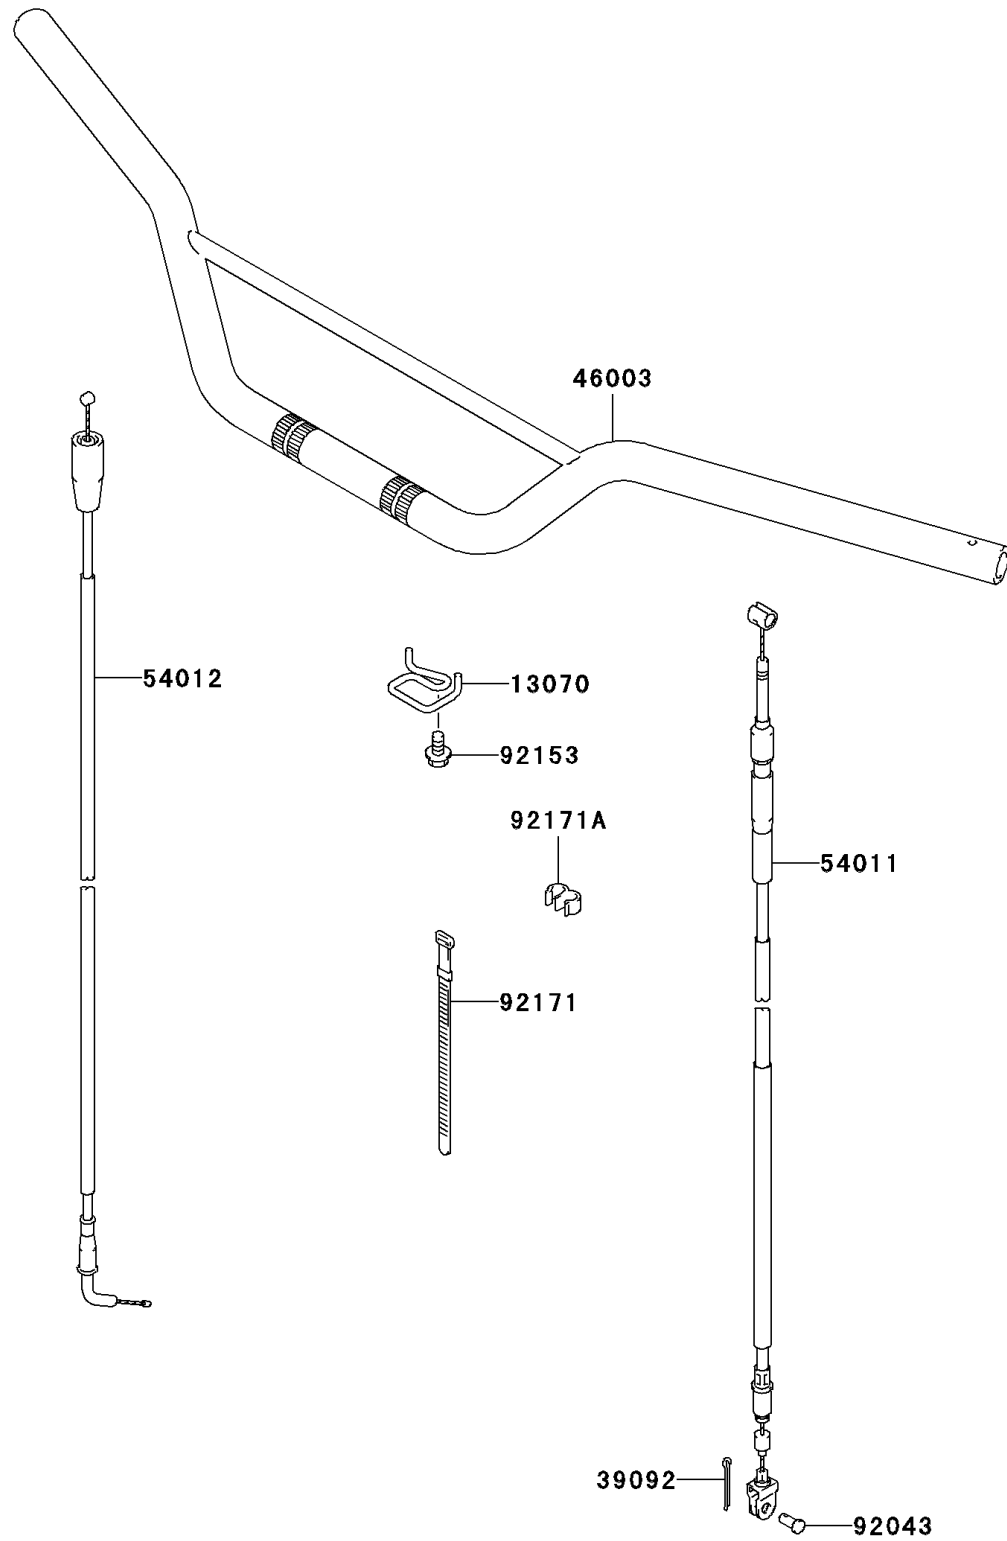

## 2006 KLX™125L PARTS DIAGRAM

Handlebar

F2310

## 2006 KLX™ 125L PARTS LIST

Handlebar

ITEM NAME	PART NUMBER	QUANTITY
GUIDE,CABLE (Ref # 13070)	13070-S008	1
PIN-HAIR,FR FOOTREST COTTER (Ref # 39092)	39092-S004	1
HANDLE,B.SILVER (Ref # 46003)	46003-S003-530	1
CABLE-CLUTCH (Ref # 54011)	54011-S001	1
CABLE-THROTTLE (Ref # 54012)	54012-S004	1
PIN,CLUTCH CABLE (Ref # 92043)	92043-S021	1
BOLT (Ref # 92153)	92153-S011	1
CLAMP,L=90 (Ref # 92171)	92171-S051	1
CLAMP (Ref # 92171A)	92171-S065	1