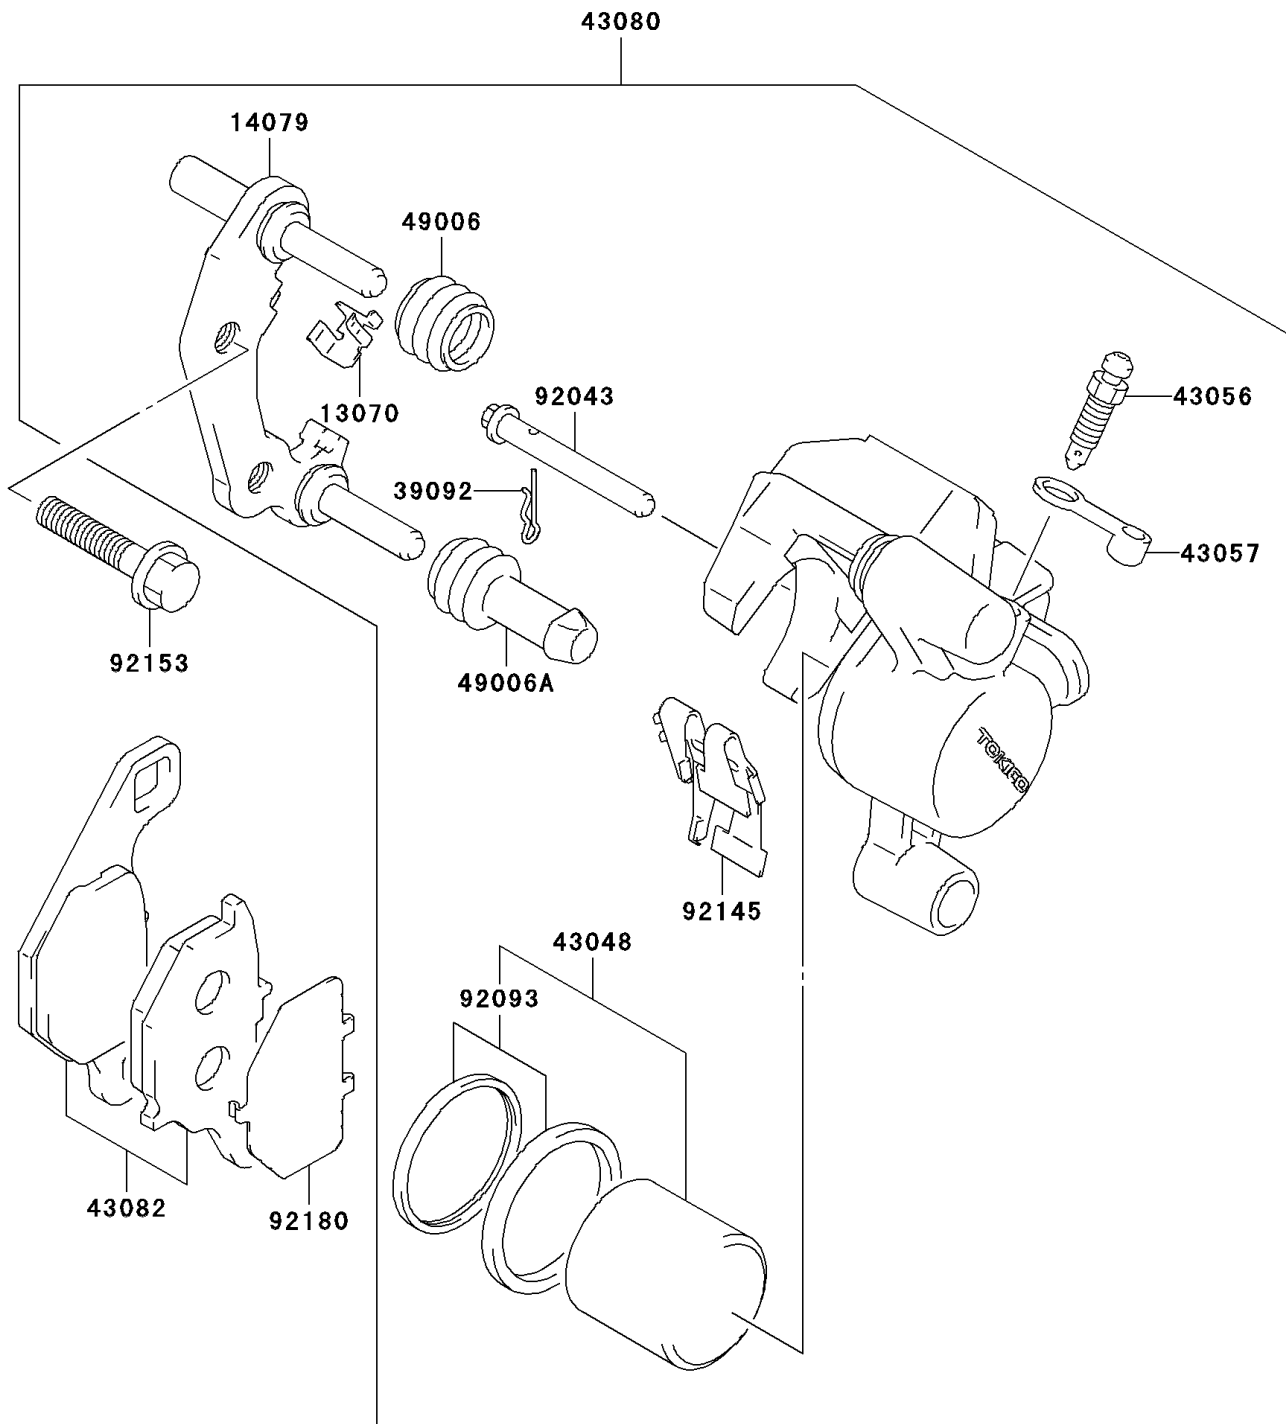

2006 KLX™125L PARTS DIAGRAM

Front Brake

F2292

2006 KLX™125L PARTS LIST

Front Brake

ITEM NAME	PART NUMBER	QUANTITY
GUIDE,PAD (Ref # 13070)	13070-S003	1
HOLDER-ASSY (Ref # 14079)	14079-S001	1
PIN-HAIR,PAD PIN (Ref # 39092)	39092-S001	1
PISTON-CALIPER (Ref # 43048)	43048-S012	1
BREATHER-BRAKE (Ref # 43056)	43056-S001	1
CAP-BREATHER (Ref # 43057)	43057-S003	1
CALIPER-SUB-ASSY (Ref # 43080)	43080-S002	1
PAD-ASSY-BRAKE (Ref # 43082)	43082-S015	1
BOOT,AXLE (Ref # 49006)	49006-S002	1
BOOT,AXLE (Ref # 49006A)	49006-S003	1
PIN,PAD (Ref # 92043)	92043-S012	1
SEAL (Ref # 92093)	92093-S055	1
SPRING,PAD (Ref # 92145)	92145-S017	1
BOLT (Ref # 92153)	92153-S070	1
SHIM,PAD (Ref # 92180)	92180-S005	1