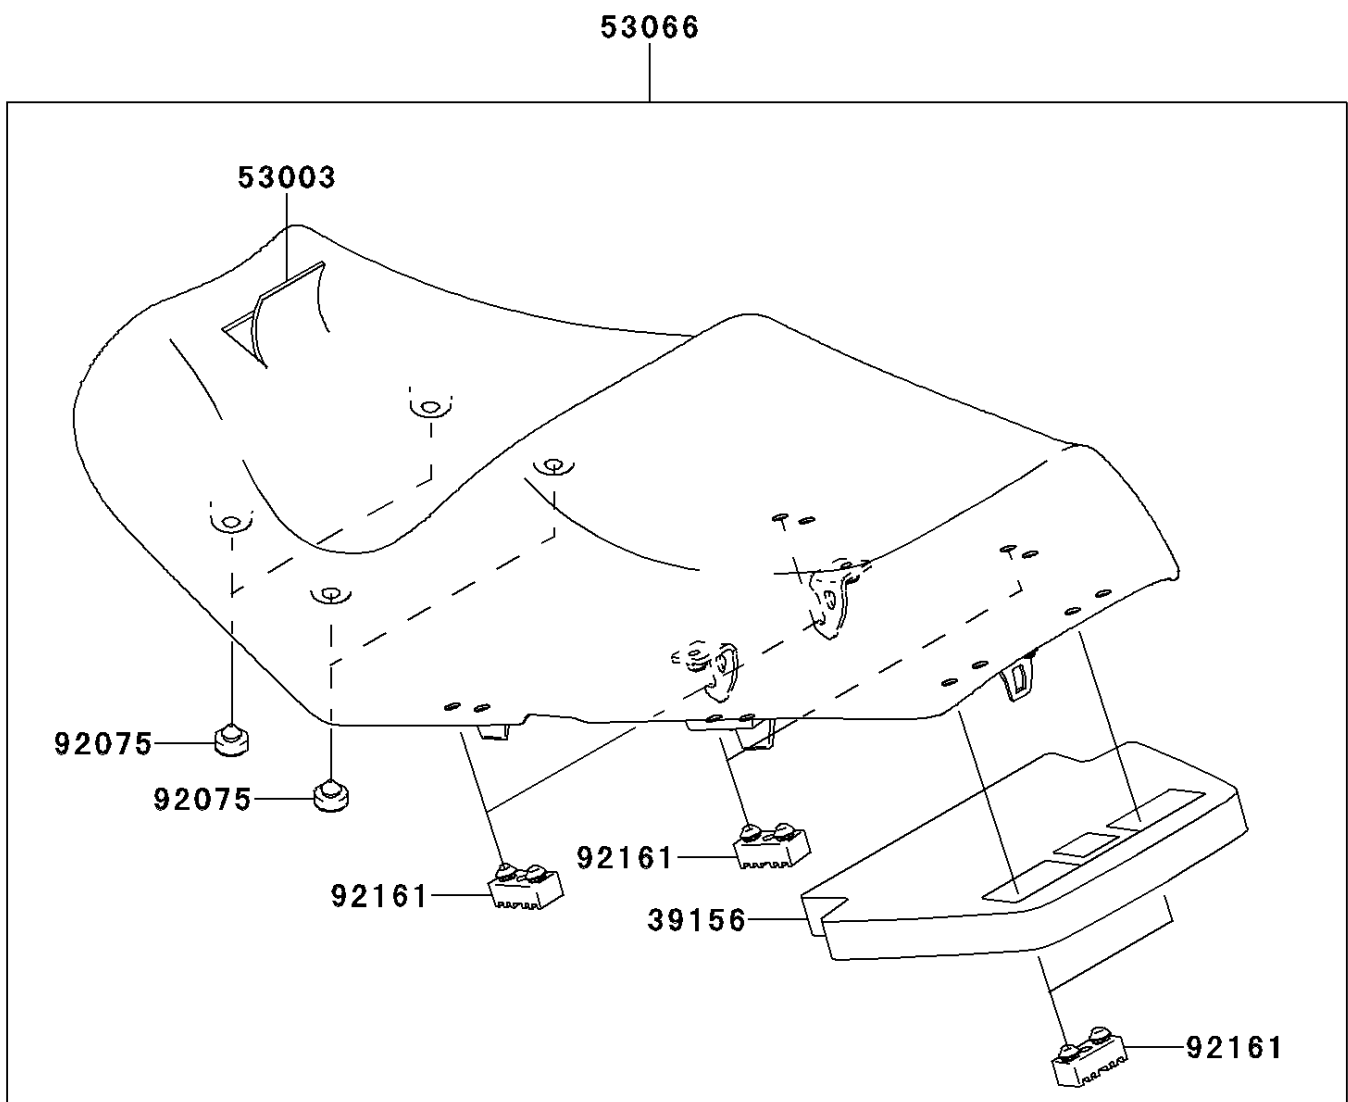

2008 Concours™ 14 PARTS DIAGRAM

Seat

F2510

2008 Concours™ 14 PARTS LIST

Seat

ITEM NAME	PART NUMBER	QUANTITY
PAD,SEAT (Ref # 39156)	39156-0396	1
LEATHER,SEAT,BLACK/GRAY (Ref # 53003)	53003-0101-13D	1
SEAT-ASSY,DUAL,BLACK/GRAY (Ref # 53066)	53066-0200-13D	1
DAMPER (Ref # 92075)	92075-1927	1
DAMPER,SEAT (Ref # 92161)	92161-0050	1