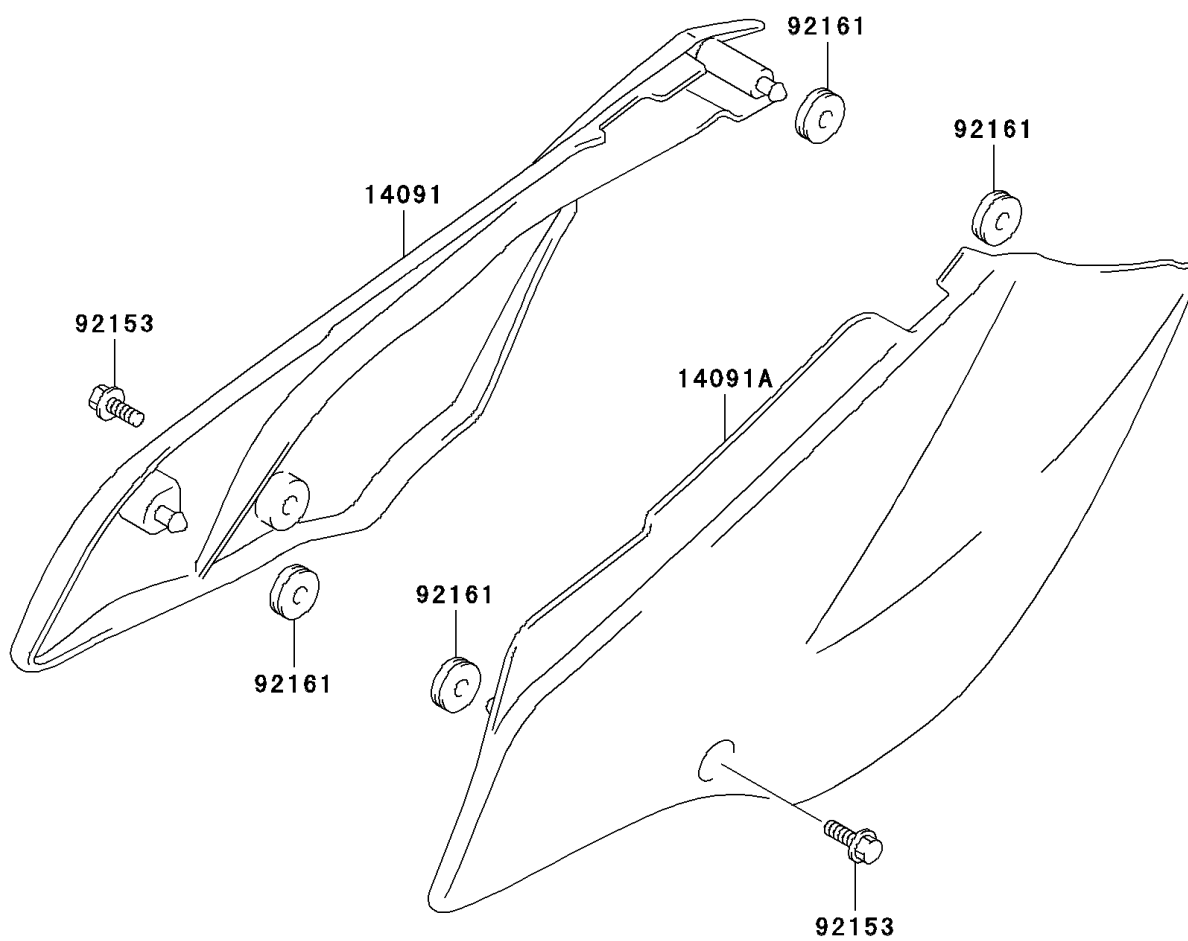

## 2006 KLX™125 PARTS DIAGRAM

Side Covers

F2611

## 2006 KLX™125 PARTS LIST

Side Covers

ITEM NAME	PART NUMBER	QUANTITY
COVER,FRAME,RH,S.WHITE (Ref # 14091)	14091-S060-533	1
COVER,FRAME,LH,S.WHITE (Ref # 14091A)	14091-S061-533	1
BOLT (Ref # 92153)	92153-S161	1
DAMPER (Ref # 92161)	92161-S059	1