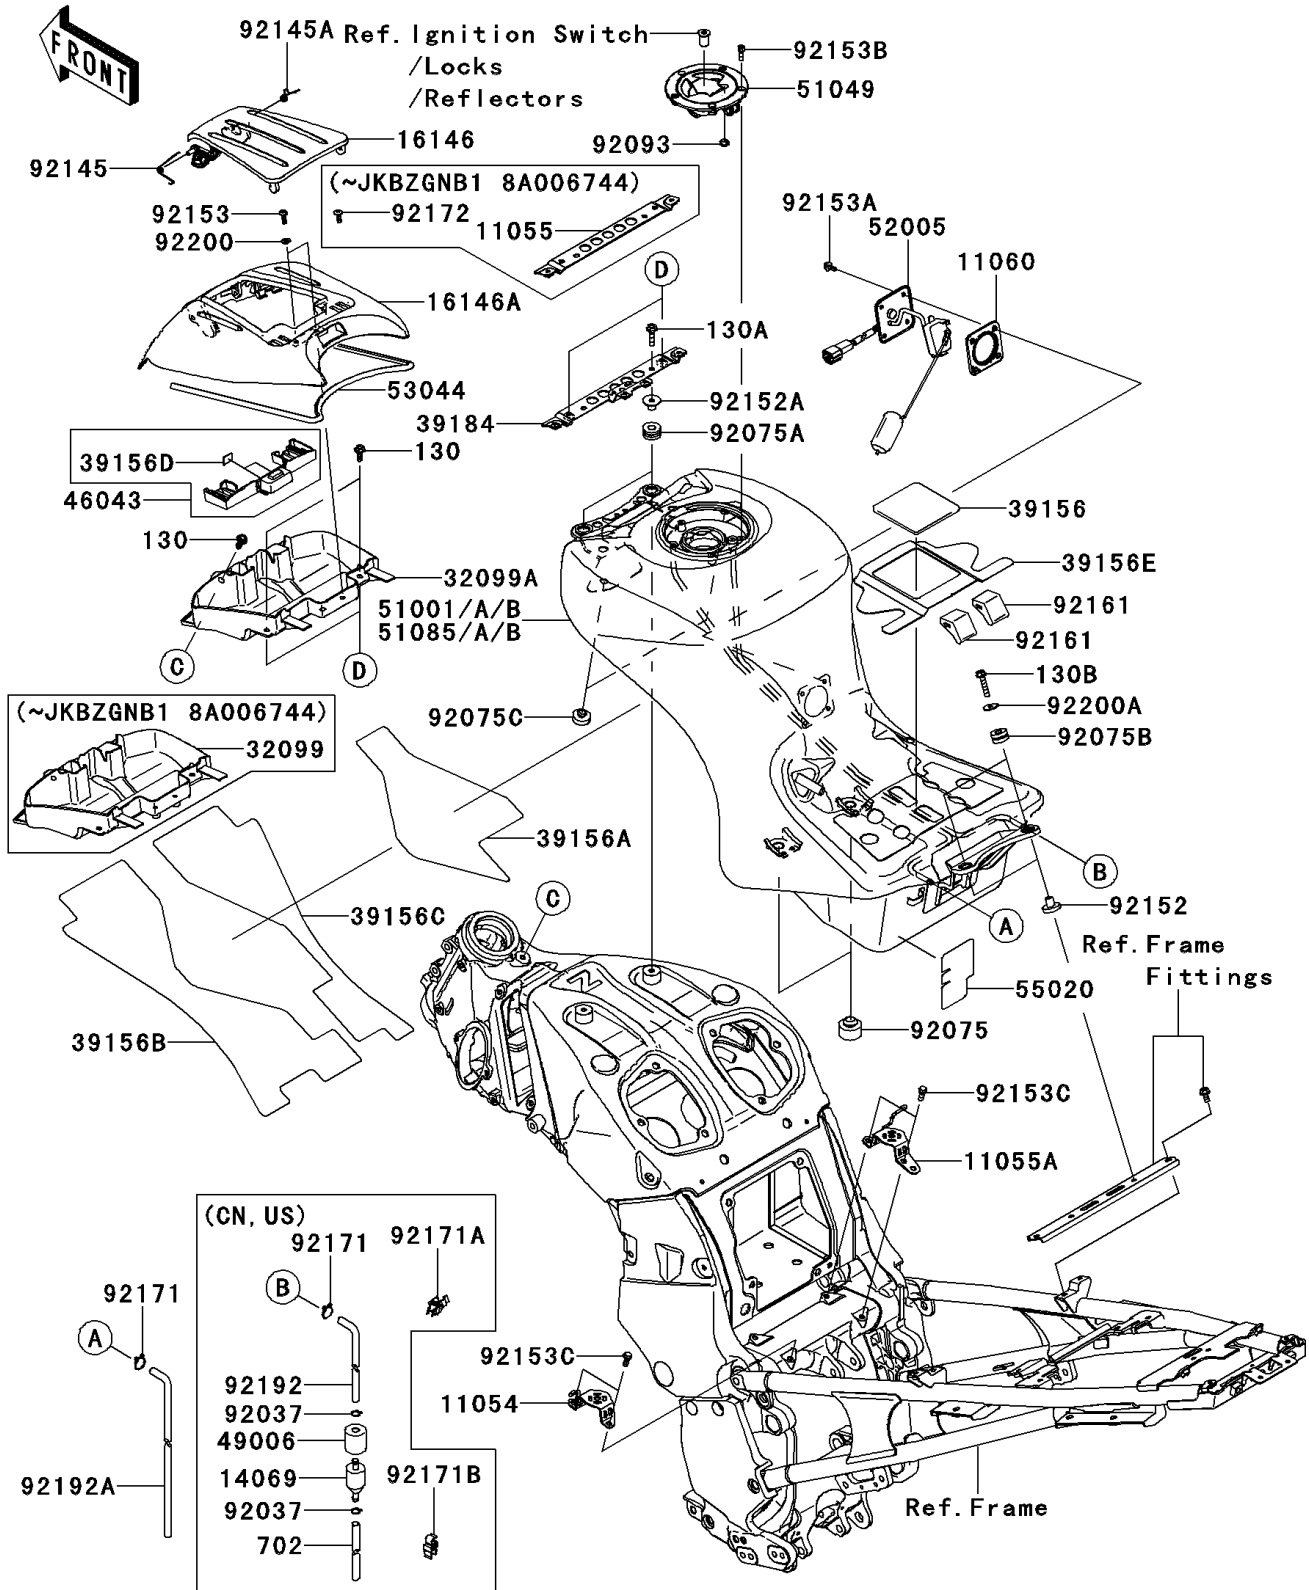

## 2008 Concours™ 14 PARTS DIAGRAM

Fuel Tank

F2410

## 2008 Concours™ 14 PARTS LIST

Fuel Tank

ITEM NAME	PART NUMBER	QUANTITY
BOLT,SOCKET,5X16 (Ref # 92153)	92153-1244	1
BOLT,FLANGED,5X12 (Ref # 92153A)	92153-1421	1
BOLT,SOCKET,5X16 (Ref # 92153B)	92153-1616	1
BOLT,FLANGED,6X20 (Ref # 92153C)	92153-1694	1
DAMPER (Ref # 92161)	92161-0458	1
BOLT-FLANGED,6X16 (Ref # 130)	130BA0616	1
BOLT-FLANGED,6X25 (Ref # 130A)	130BA0625	1
BOLT-FLANGED,6X30 (Ref # 130B)	130BA0630	1
SCREW,TAPPING,5X14 (Ref # 92172)	92172-0265	1
TUBE,DRAIN (Ref # 92192A)	92192-0693	1
WASHER,NYLONE,5.3X11.5X0.5 (Ref # 92200)	92200-0006	1
WASHER,6.5X20X1.6 (Ref # 92200A)	92200-0283	1
BREATHER (Ref # 14069)	14069-1051	1
BOOT,BREATHER (Ref # 49006)	49006-1267	1
TANK-COMP-FUEL,N.SILVER (Ref # 51001A)	51001-0216-17N	1
TANK-COMP-FUEL,N.SILVER (Ref # 51085A)	51085-5280-17N	1
CLAMP,TUBE (Ref # 92037)	92037-147	1
CLAMP (Ref # 92171)	92171-0573	2
CLAMP (Ref # 92171A)	92171-1708	1
TUBE-RUBBER,7X10X200 (Ref # 702)	702A07200	1
CLAMP (Ref # 92171B)	92171-1709	1
TUBE (Ref # 92192)	92192-0611	1