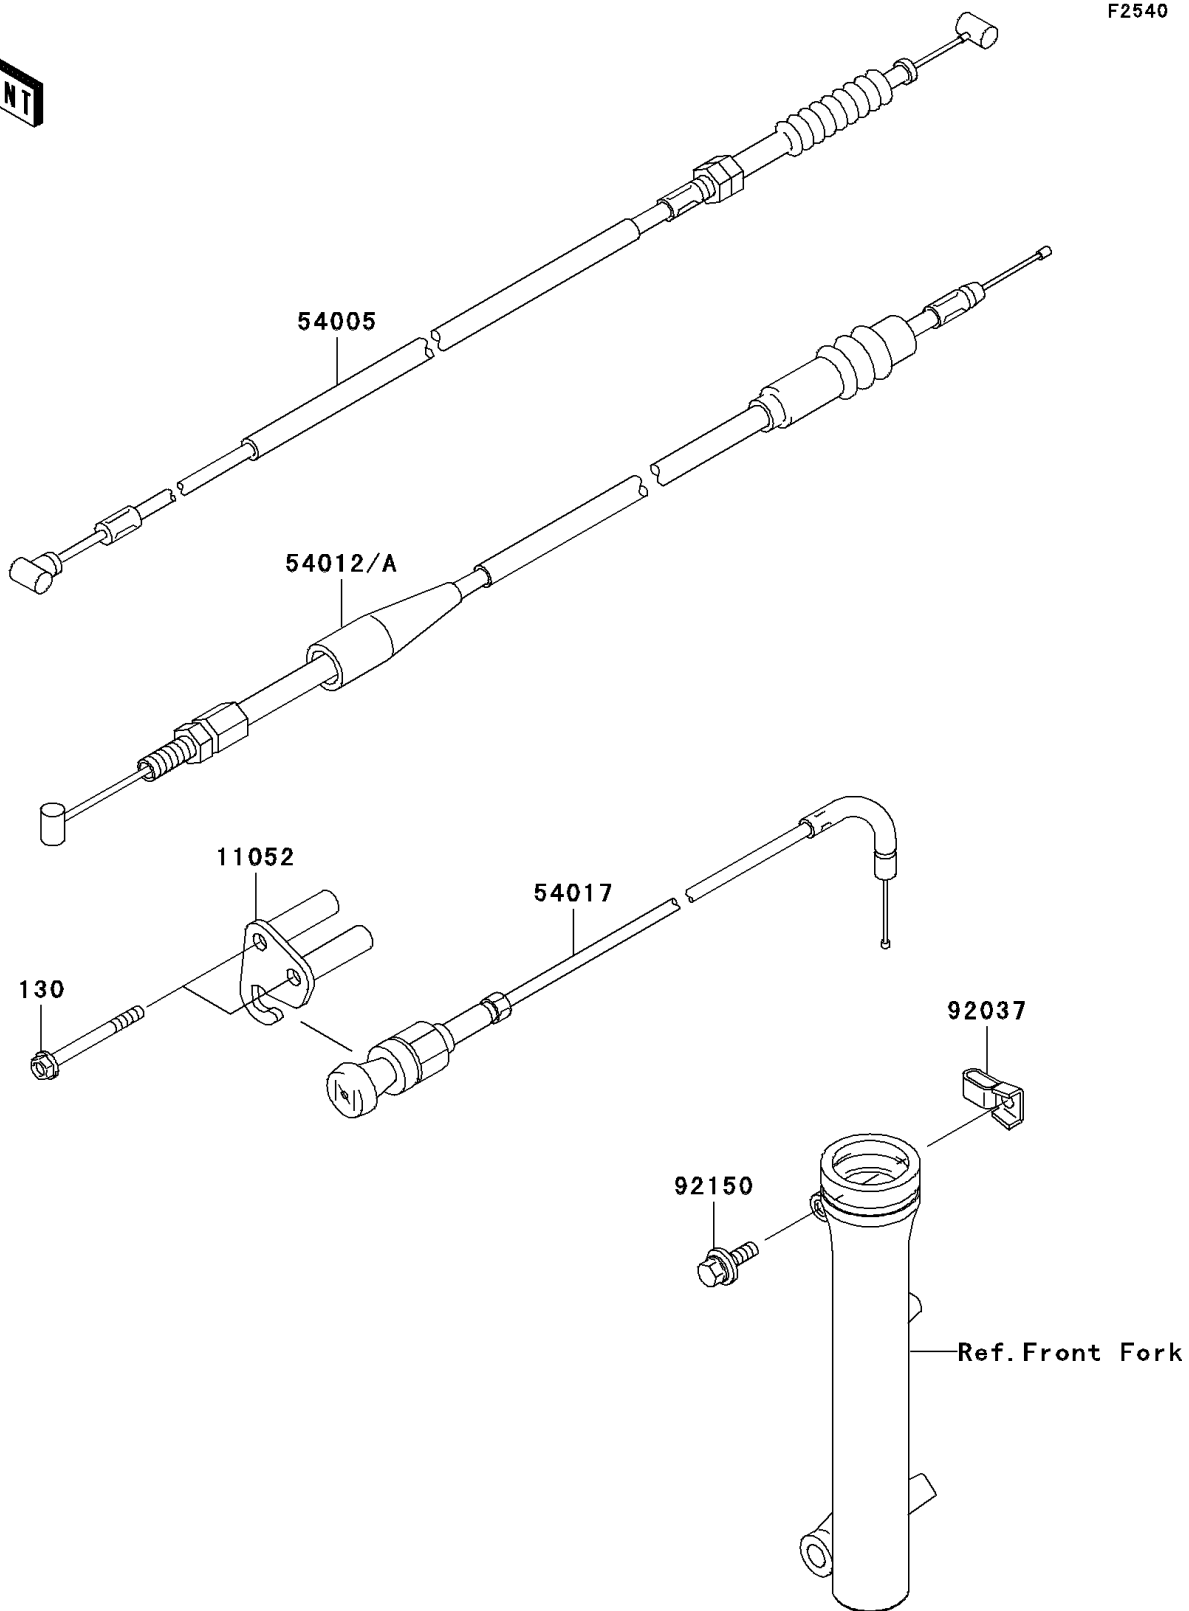

2002 KLX[®] 110 PARTS DIAGRAM

Cables

F2540

2002 KLX® 110 PARTS LIST

Cables

ITEM NAME	PART NUMBER	QUANTITY
BOLT-FLANGED (Ref # 130)	130B0550	1
BRACKET,STARTER (Ref # 11052)	11052-1625	1
CABLE-BRAKE (Ref # 54005)	54005-1214	1
CABLE-THROTTLE (Ref # 54012A)	54012-1648	1
CABLE-STARTER (Ref # 54017)	54017-1218	1
CLAMP,BRAKE CABLE (Ref # 92037)	92037-1353	1
BOLT,FLANGED,6X16 (Ref # 92150)	92150-1506	1