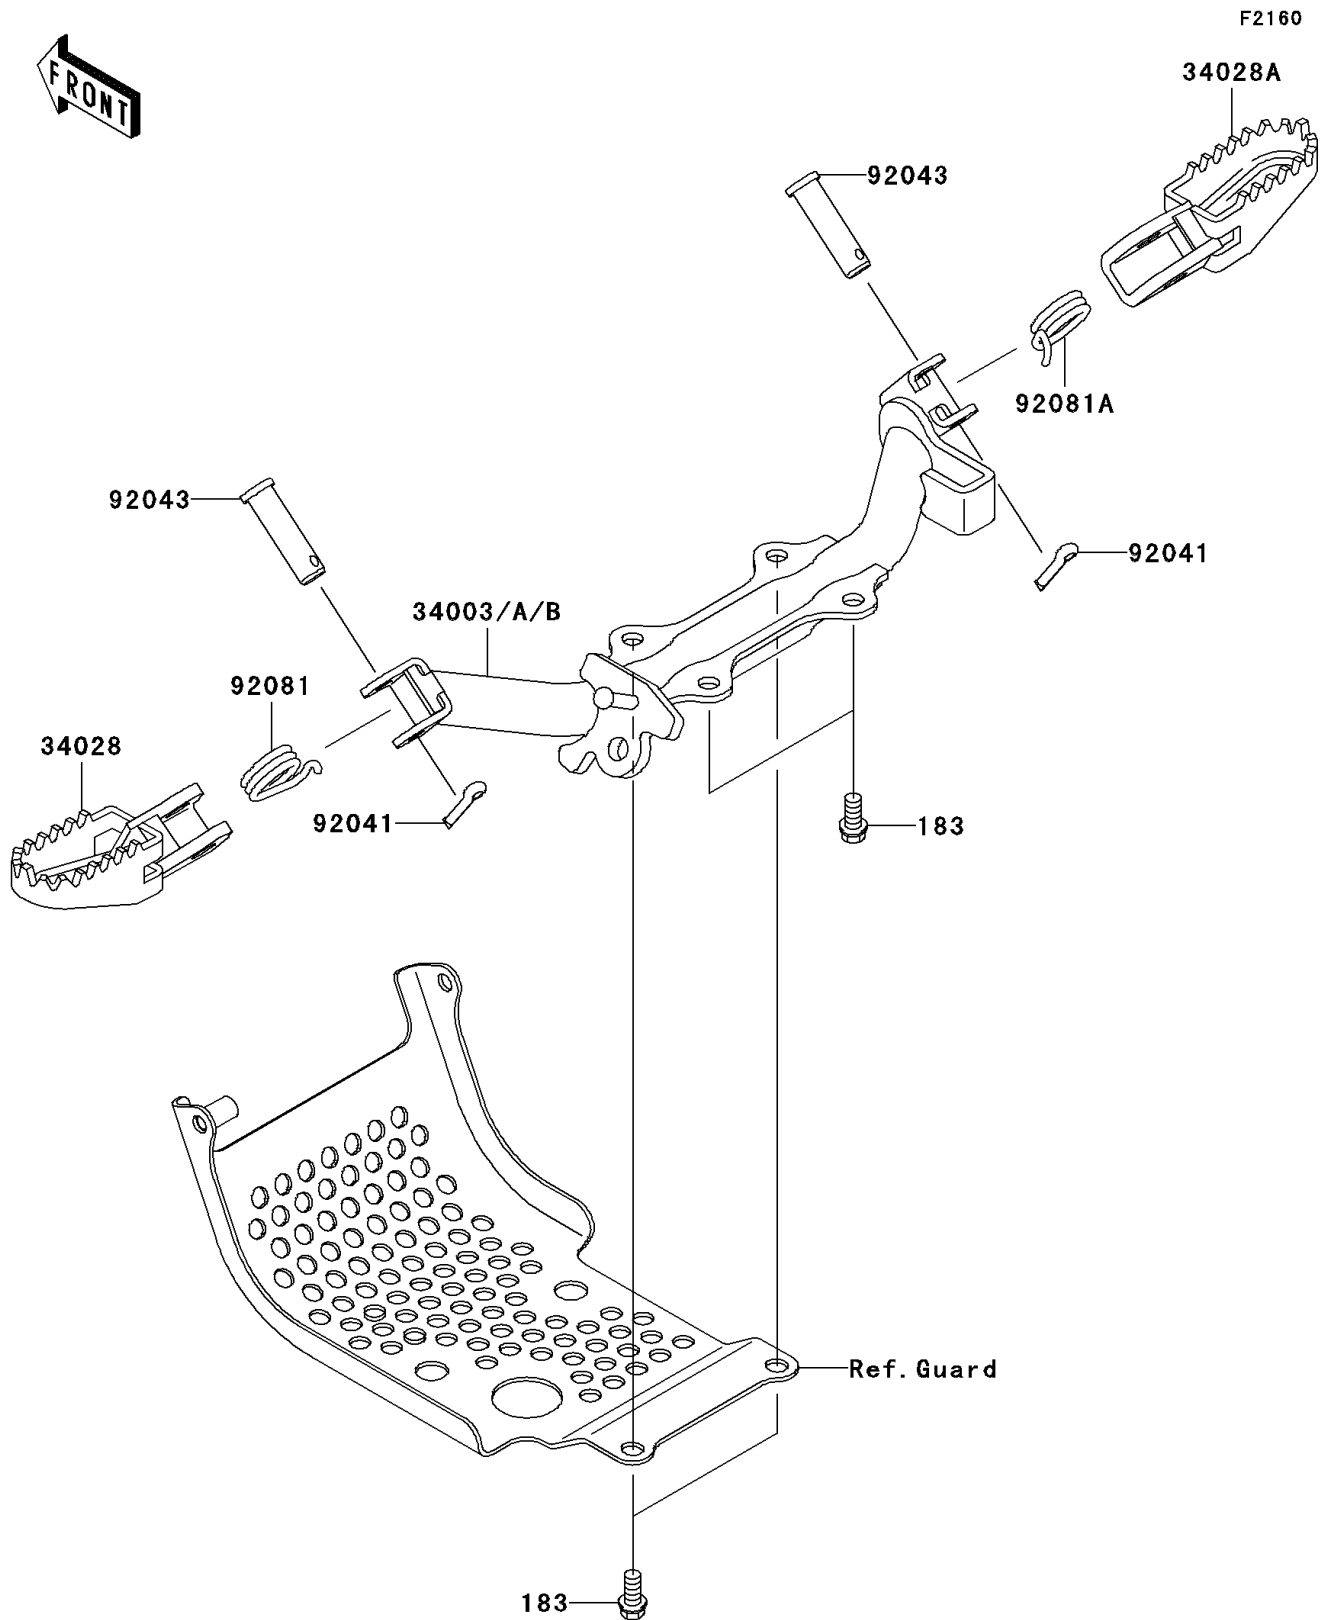

2002 KLX® 110 PARTS DIAGRAM

Footrests

2002 KLX® 110 PARTS LIST

Footrests

ITEM NAME	PART NUMBER	QUANTITY
BOLT-UPSET-WS-SMALL (Ref # 183)	183H0816	1
HOLDER-STEP,L.GREEN (Ref # 34003)	34003-1513-CC	1
STEP,LH (Ref # 34028)	34028-1237	1
STEP,RH (Ref # 34028A)	34028-1238	1
COTTER,2.5X15 (Ref # 92041)	92041-1051	1
PIN,8X32 (Ref # 92043)	92043-1143	1
SPRING,FOOTREST,LH (Ref # 92081)	92081-1491	1
SPRING,FOOTREST,RH (Ref # 92081A)	92081-1543	1