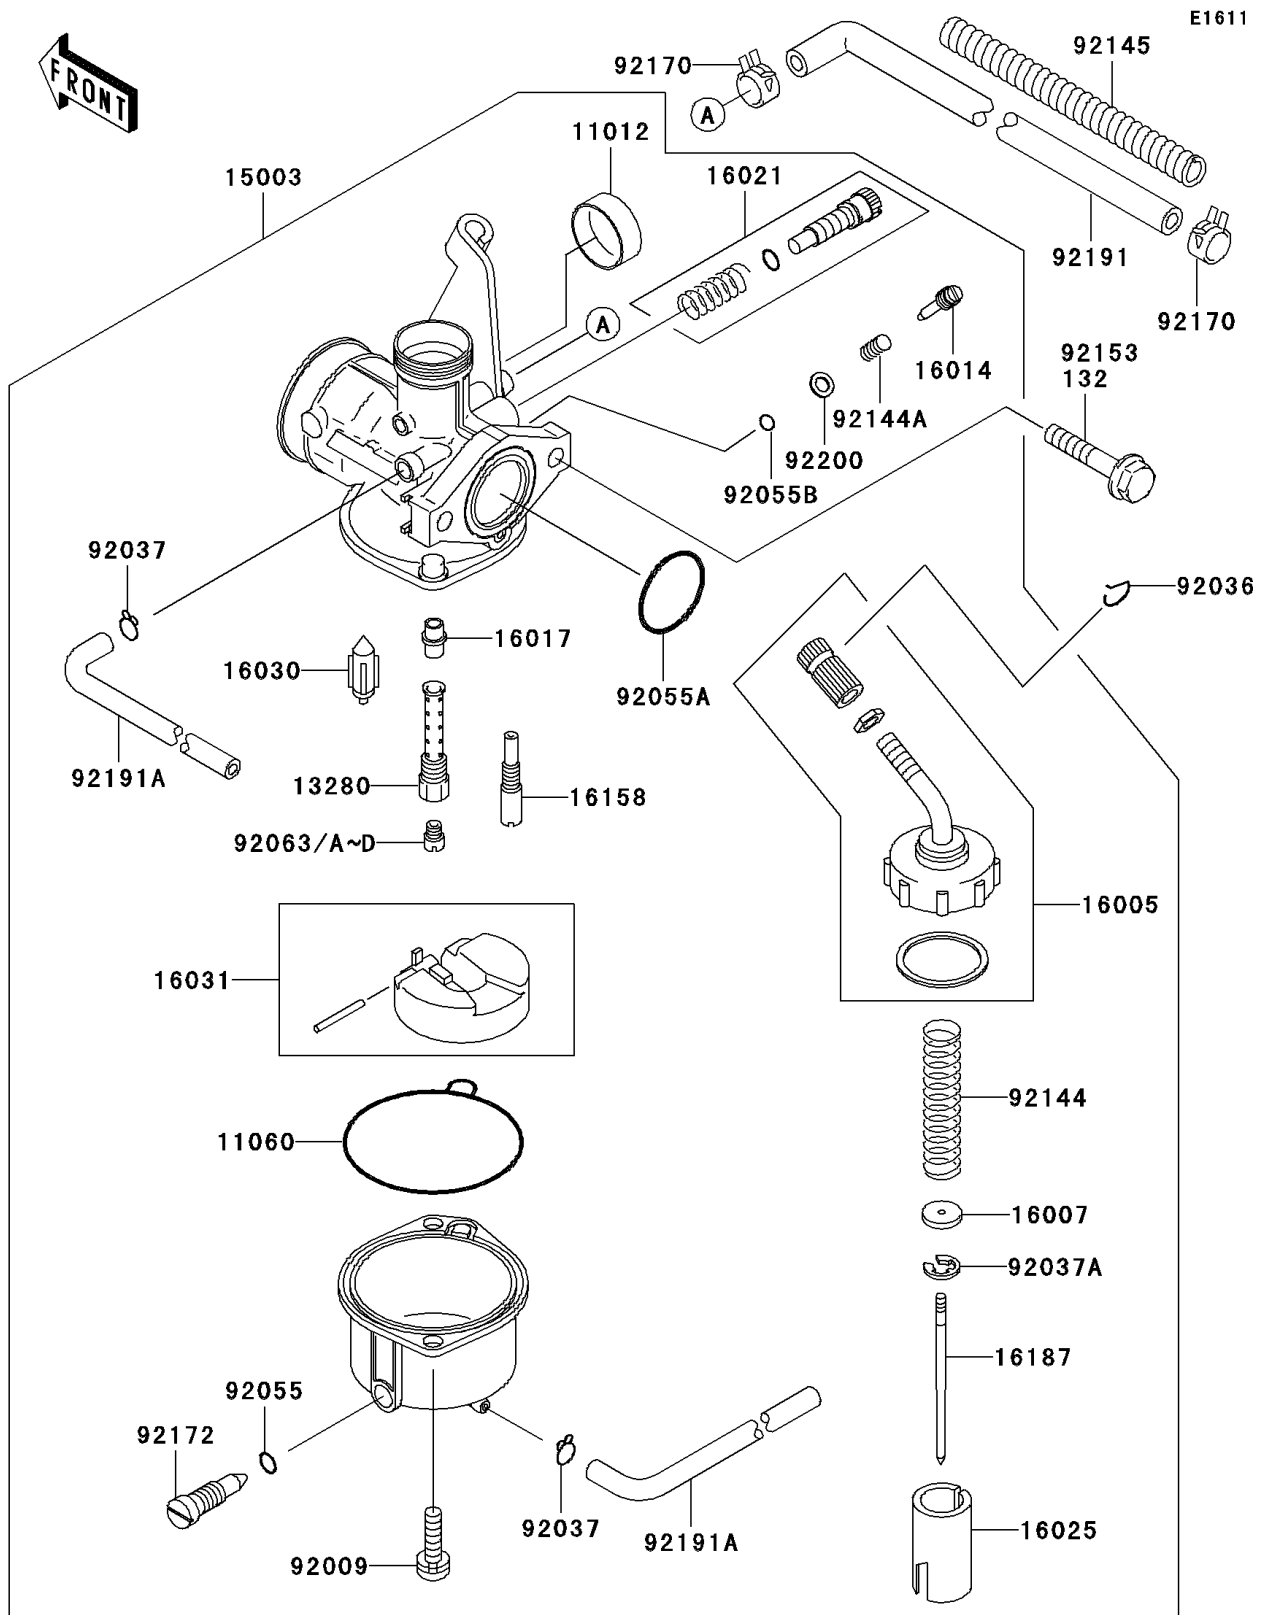

2002 KLX® 110 PARTS DIAGRAM

Carburetor

2002 KLX® 110 PARTS LIST

Carburetor

ITEM NAME	PART NUMBER	QUANTITY
BOLT-FLANGED-SMALL (Ref # 132)	132Y0630	1
CAP,CHOKE (Ref # 11012)	11012-1940	1
GASKET,FLOAT CHAMBER (Ref # 11060)	11060-1700	1
HOLDER,NEEDLE JET (Ref # 13280)	13280-1092	1
CARBURETOR-ASSY (Ref # 15003)	15003-1694	1
TOP-CHAMBER (Ref # 16005)	16005-1091	1
SEAT-SPRING (Ref # 16007)	16007-1103	1
SCREW-PILOT AIR (Ref # 16014)	16014-1093	1
JET-NEEDLE (Ref # 16017)	16017-1434	1
SCREW-THROTTLE STOP (Ref # 16021)	16021-1241	1
VALVE-THROTTLE,CA3.0 (Ref # 16025)	16025-1209	1
VALVE-FLOAT,FLOAT (Ref # 16030)	16030-1082	1
FLOAT (Ref # 16031)	16031-1088	1
JET-SLOW (Ref # 16158)	16158-1063	1
NEEDLE-JET,NCFA (Ref # 16187)	16187-1228	1
SCREW (Ref # 92009)	92009-1750	1
RING-SNAP (Ref # 92036)	92036-018	1
CLAMP,TUBE (Ref # 92037)	92037-1142	1
CLAMP,JET NEEDLE (Ref # 92037A)	92037-1401	1
RING-O (Ref # 92055)	92055-1053	1
RING-O (Ref # 92055A)	92055-1541	1
RING-O (Ref # 92055B)	92055-1542	1
JET-MAIN,#85 (Ref # 92063)	92063-1326	1
JET-MAIN,#78 (Ref # 92063A)	92063-1393	1
JET-MAIN,#75 (Ref # 92063B)	92063-1395	1
JET-MAIN,#80 (Ref # 92063C)	92063-1396	1
JET-MAIN,#82 (Ref # 92063D)	92063-1397	1
SPRING,THROTTLE (Ref # 92144)	92144-1875	1
SPRING (Ref # 92144A)	92144-1876	1

2002 KLX®110 PARTS LIST

Carburetor

ITEM NAME	PART NUMBER	QUANTITY
SPRING,HOSE PROTECTOR (Ref # 92145)	92145-1481	1
CLAMP (Ref # 92170)	92170-1872	1
SCREW,DRAIN (Ref # 92172)	92172-1057	1
TUBE,FUEL (Ref # 92191)	92191-1700	1
TUBE,3.5X6.5X418 (Ref # 92191A)	92191-1735	1
WASHER (Ref # 92200)	92200-1270	1