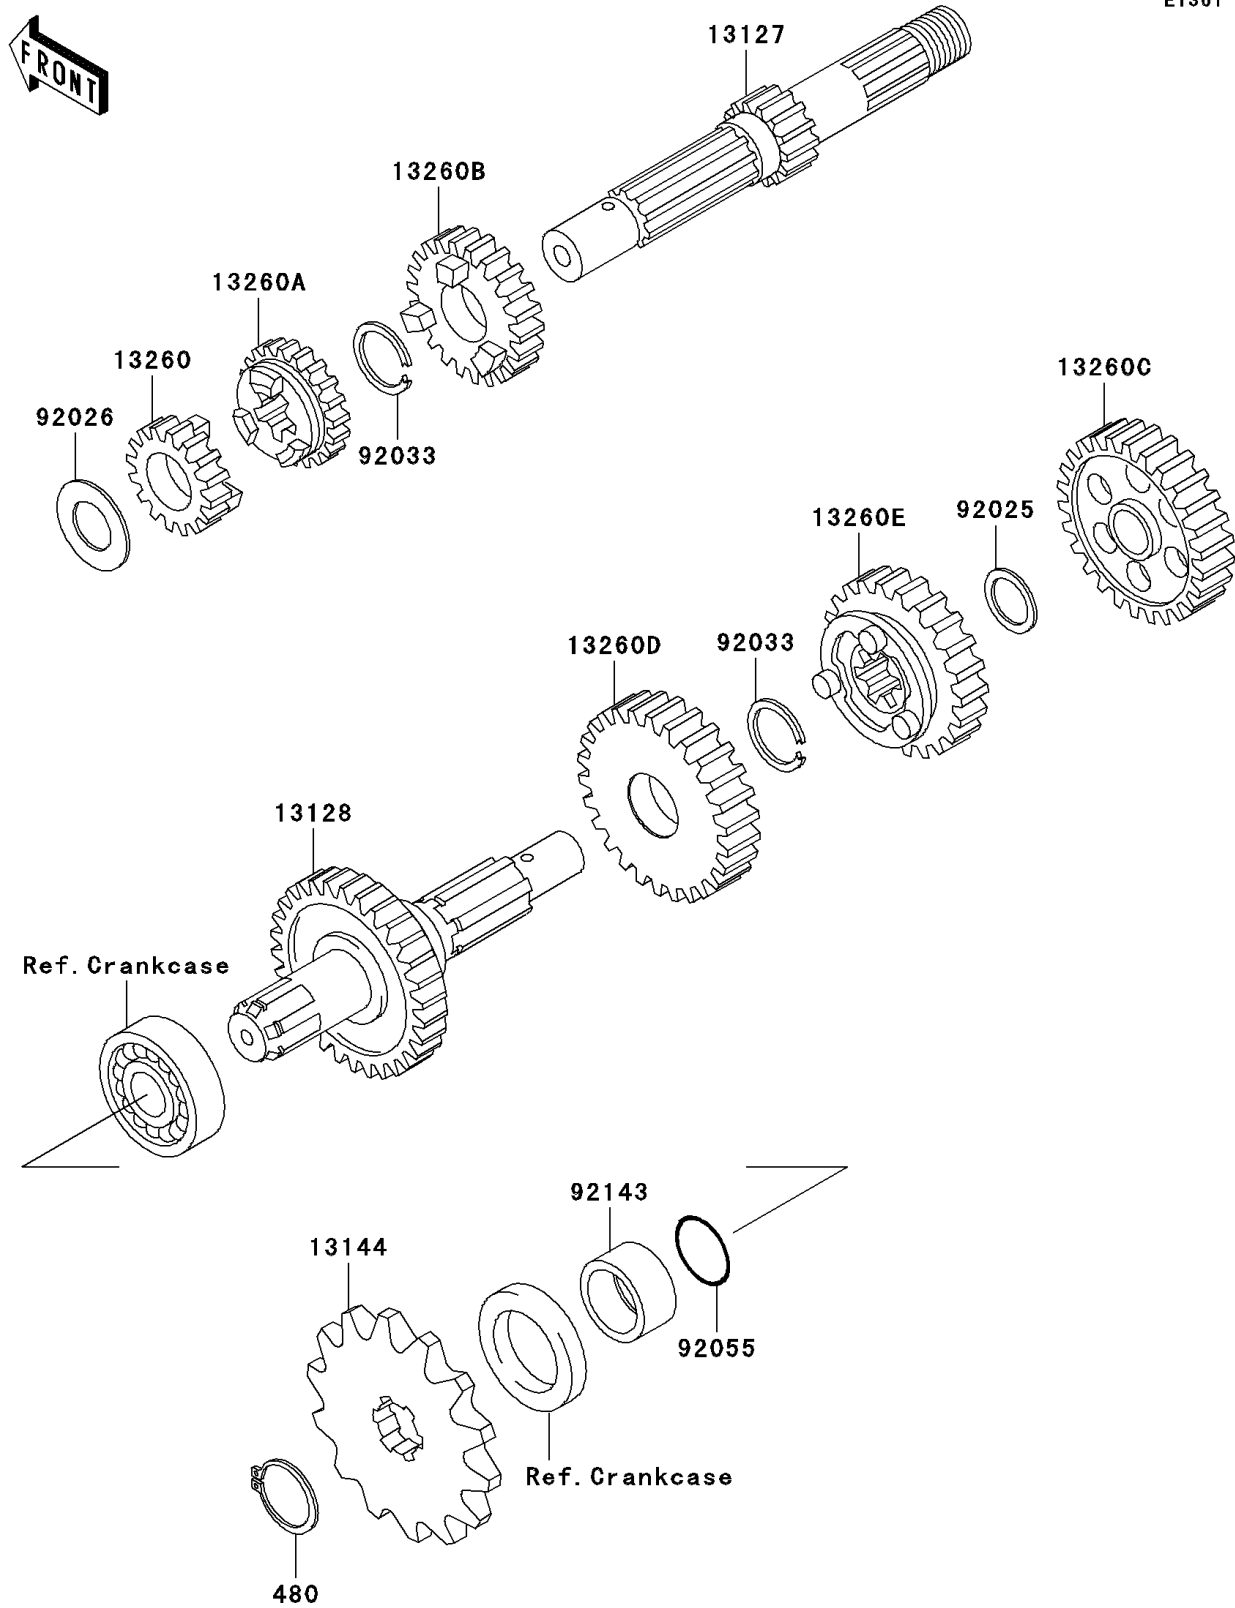

2002 KLX® 110 PARTS DIAGRAM

Transmission(A1)

E1361

2002 KLX® 110 PARTS LIST

Transmission(A1)

ITEM NAME	PART NUMBER	QUANTITY
CIRCLIP-TYPE-C,17MM (Ref # 480)	480J1700	1
SHAFT-TRANSMISSION INPUT,11T (Ref # 13127)	13127-1279	1
SHAFT-TRANSMISSION OUTPUT (Ref # 13128)	13128-1244	1
SPROCKET-OUTPUT,14T (Ref # 13144)	13144-1044	1
GEAR,INPUT 2ND,16T (Ref # 13260)	13260-1856	1
GEAR,INPUT 3RD,20T (Ref # 13260A)	13260-1857	1
GEAR,INPUT TOP,23T (Ref # 13260B)	13260-1858	1
GEAR,OUTPUT LOW,36T (Ref # 13260C)	13260-1859	1
GEAR,OUTPUT 3RD,27T (Ref # 13260D)	13260-1860	1
GEAR,OUTPUT TOP,25T (Ref # 13260E)	13260-1861	1
SHIM (Ref # 92025)	92025-1280	1
SPACER (Ref # 92026)	92026-1091	1
RING-SNAP,17MM (Ref # 92033)	92033-1060	1
RING-O,16.8MM (Ref # 92055)	92055-1235	1
COLLAR,SPROCKET (Ref # 92143)	92143-1680	1