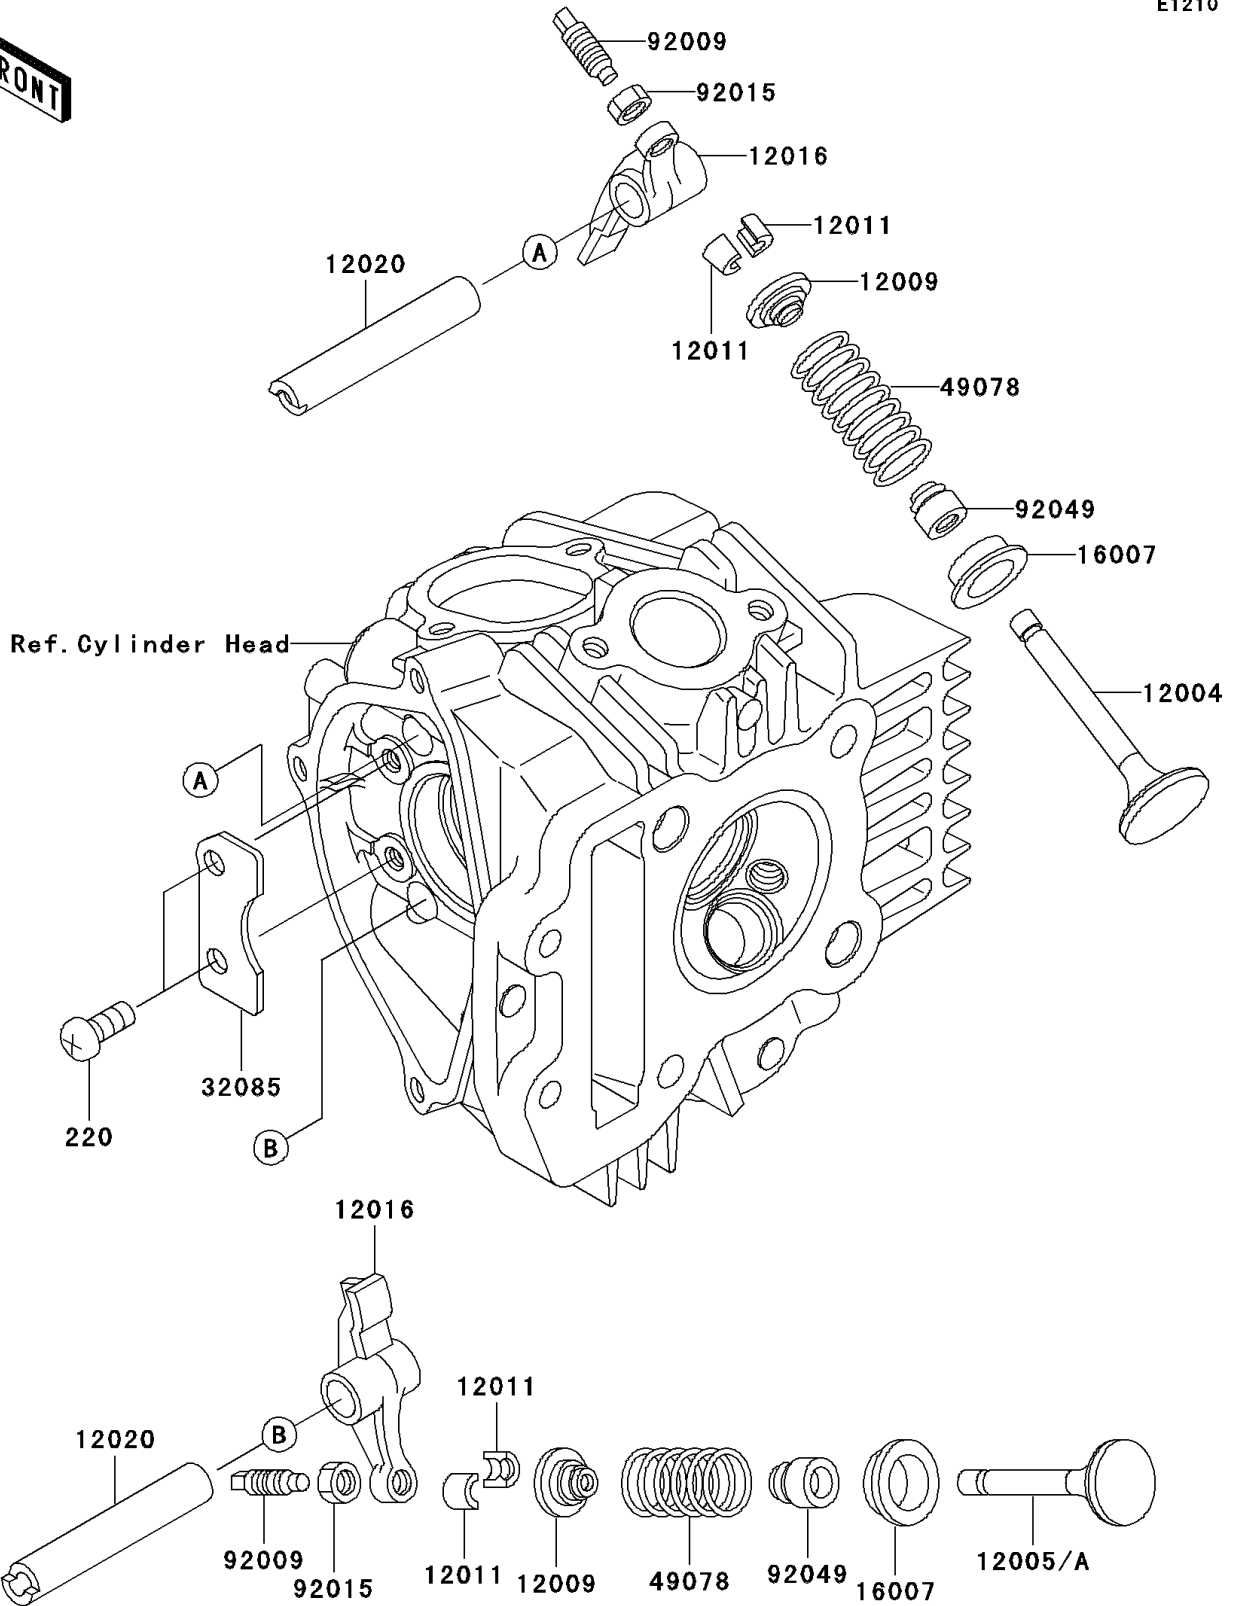

## 2002 KLX® 110 PARTS DIAGRAM

Valve(s)

E1210

## 2002 KLX® 110 PARTS LIST

Valve(s)

ITEM NAME	PART NUMBER	QUANTITY
SCREW-PAN-CROS,6X14 (Ref # 220)	220B0614	1
VALVE-INTAKE (Ref # 12004)	12004-1158	1
VALVE-EXHAUST (Ref # 12005A)	12005-1333	1
RETAINER-VALVE SPRING (Ref # 12009)	12009-1073	1
COLLET (Ref # 12011)	12011-1053	1
ARM-ROCKER (Ref # 12016)	12016-1003	1
SHAFT-ROCKER (Ref # 12020)	12020-1073	1
SEAT-SPRING,VALVE (Ref # 16007)	16007-1187	1
STOPPER (Ref # 32085)	32085-1428	1
SPRING-ENGINE VALVE (Ref # 49078)	49078-1151	1
SCREW,VALVE ADJUST (Ref # 92009)	92009-1109	1
NUT,VALVE ADJUST LOCK (Ref # 92015)	92015-1137	1
SEAL-OIL (Ref # 92049)	92049-1349	1