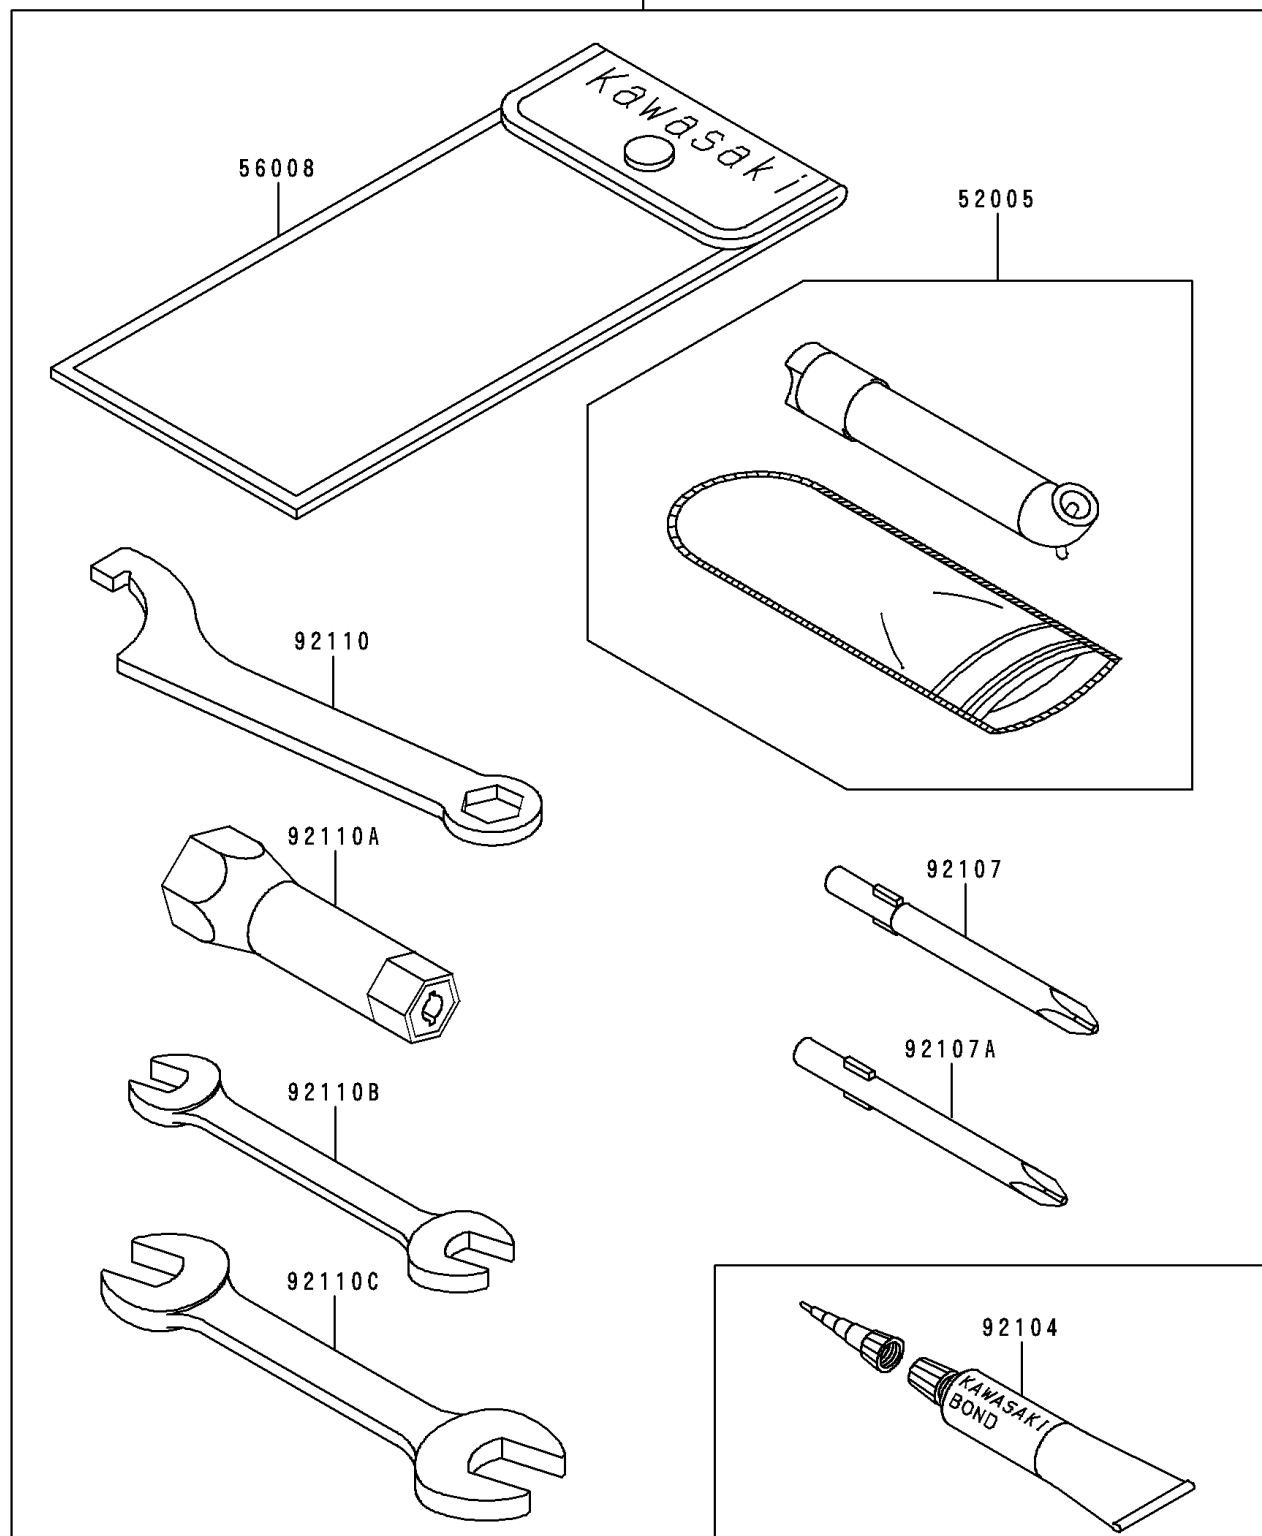

1996 Bayou® 400 4x4 PARTS DIAGRAM

Owner's Tools

56007

F2810

1996 Bayou® 400 4x4 PARTS LIST

Owner's Tools

ITEM NAME	PART NUMBER	QUANTITY
GAUGE,AIR (Ref # 52005)	52005-1082	1
TOOLKIT (Ref # 56007)	56007-1331	1
BAG,TOOL (Ref # 56008)	56008-1007	1
GASKET-LIQUID,TUBE,100G,SILVER (Ref # 92104)	92104-002	1
TOOL-DRIVER,#3PHILLIPS (Ref # 92107)	92107-005	1
TOOL-DRIVER,#2PHILLIPS (Ref # 92107A)	92107-1053	1
TOOL-WRENCH,HOOK&BOXEND,14MM (Ref # 92110)	92110-1040	1
TOOL-WRENCH,BOX,18MM (Ref # 92110A)	92110-1109	1
TOOL-WRENCH,OPEN END,10X12 (Ref # 92110B)	92110-1152	1
TOOL-WRENCH,OPEN END,14X17 (Ref # 92110C)	92110-1153	1