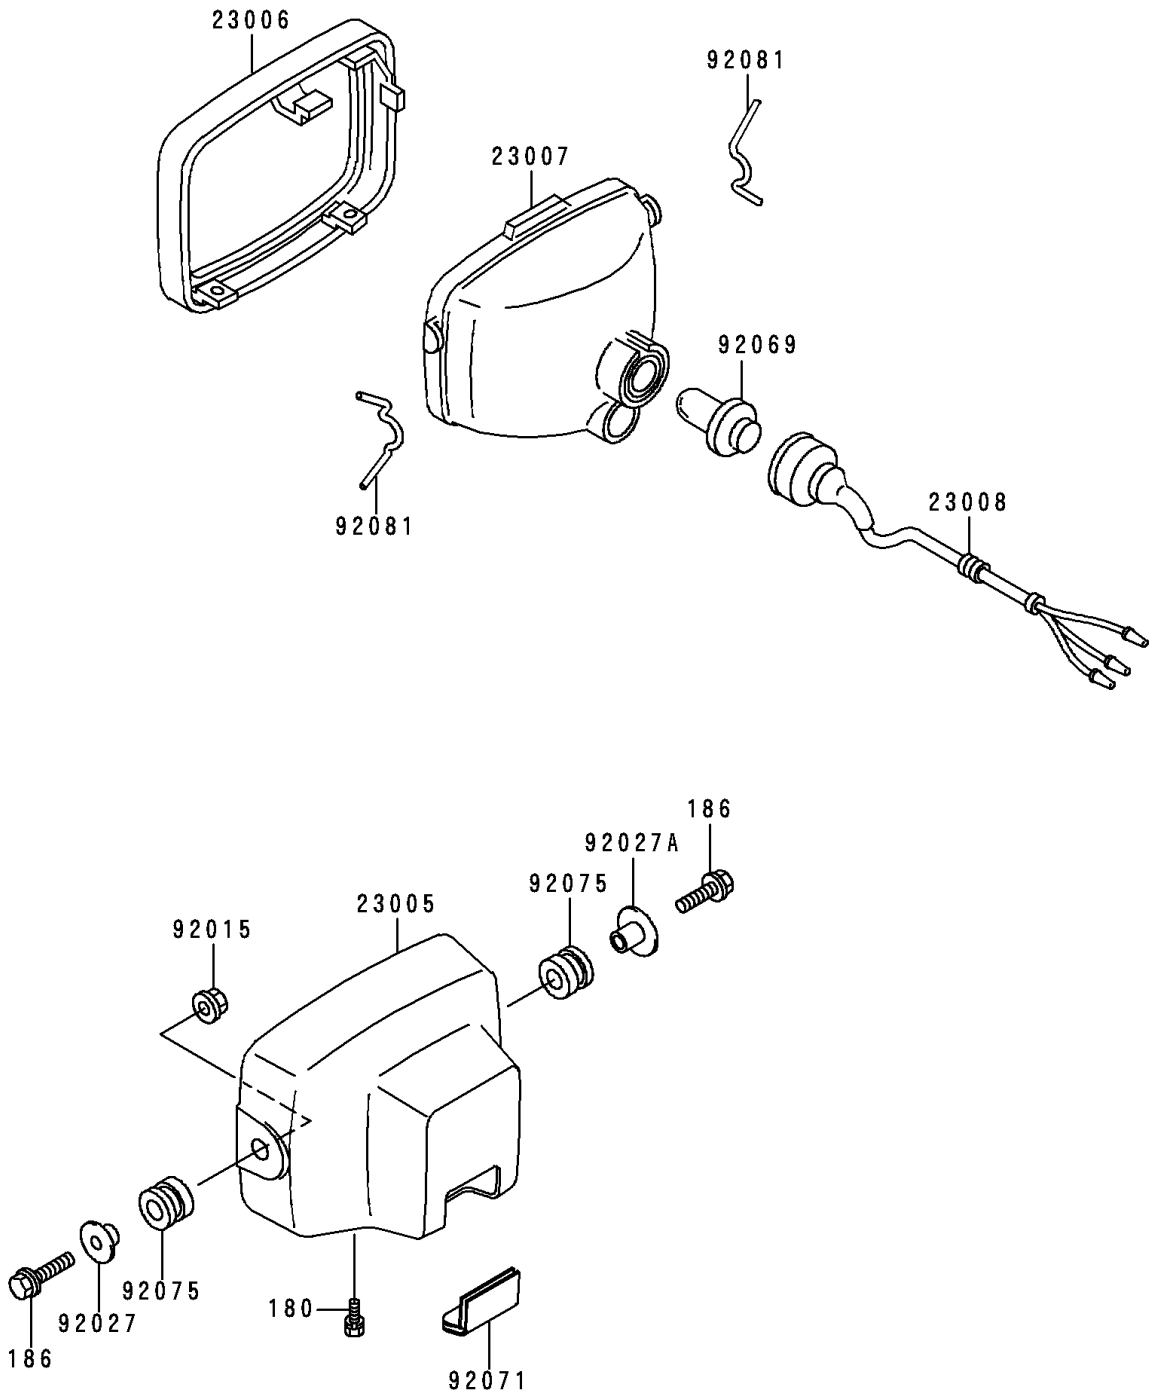

1996 Bayou® 400 4x4 PARTS DIAGRAM

Headlight(s)

F2710

1996 Bayou® 400 4x4 PARTS LIST

Headlight(s)

ITEM NAME	PART NUMBER	QUANTITY
BOLT-UPSET-WS (Ref # 180)	180C0512	1
BOLT-UPSET-WP (Ref # 186)	186B0630	1
BODY-COMP-HEAD LAMP,BLACK (Ref # 23005)	23005-1018-6Z	1
RIM-LAMP (Ref # 23006)	23006-1058	1
LENS-COMP,HEAD LAMP (Ref # 23007)	23007-1274	1
SOCKET-ASSY,HEAD LAMP (Ref # 23008)	23008-1357	1
NUT,FLANGED,6MM (Ref # 92015)	92015-1367	1
COLLAR,L=9.6 (Ref # 92027)	92027-1045	1
COLLAR,L=13.1 (Ref # 92027A)	92027-251	1
BULB,12V 25/25W (Ref # 92069)	92069-1010	1
GROMMET,HEAD LAMP (Ref # 92071)	92071-1205	1
DAMPER (Ref # 92075)	92075-277	1
SPRING (Ref # 92081)	92081-1421	1