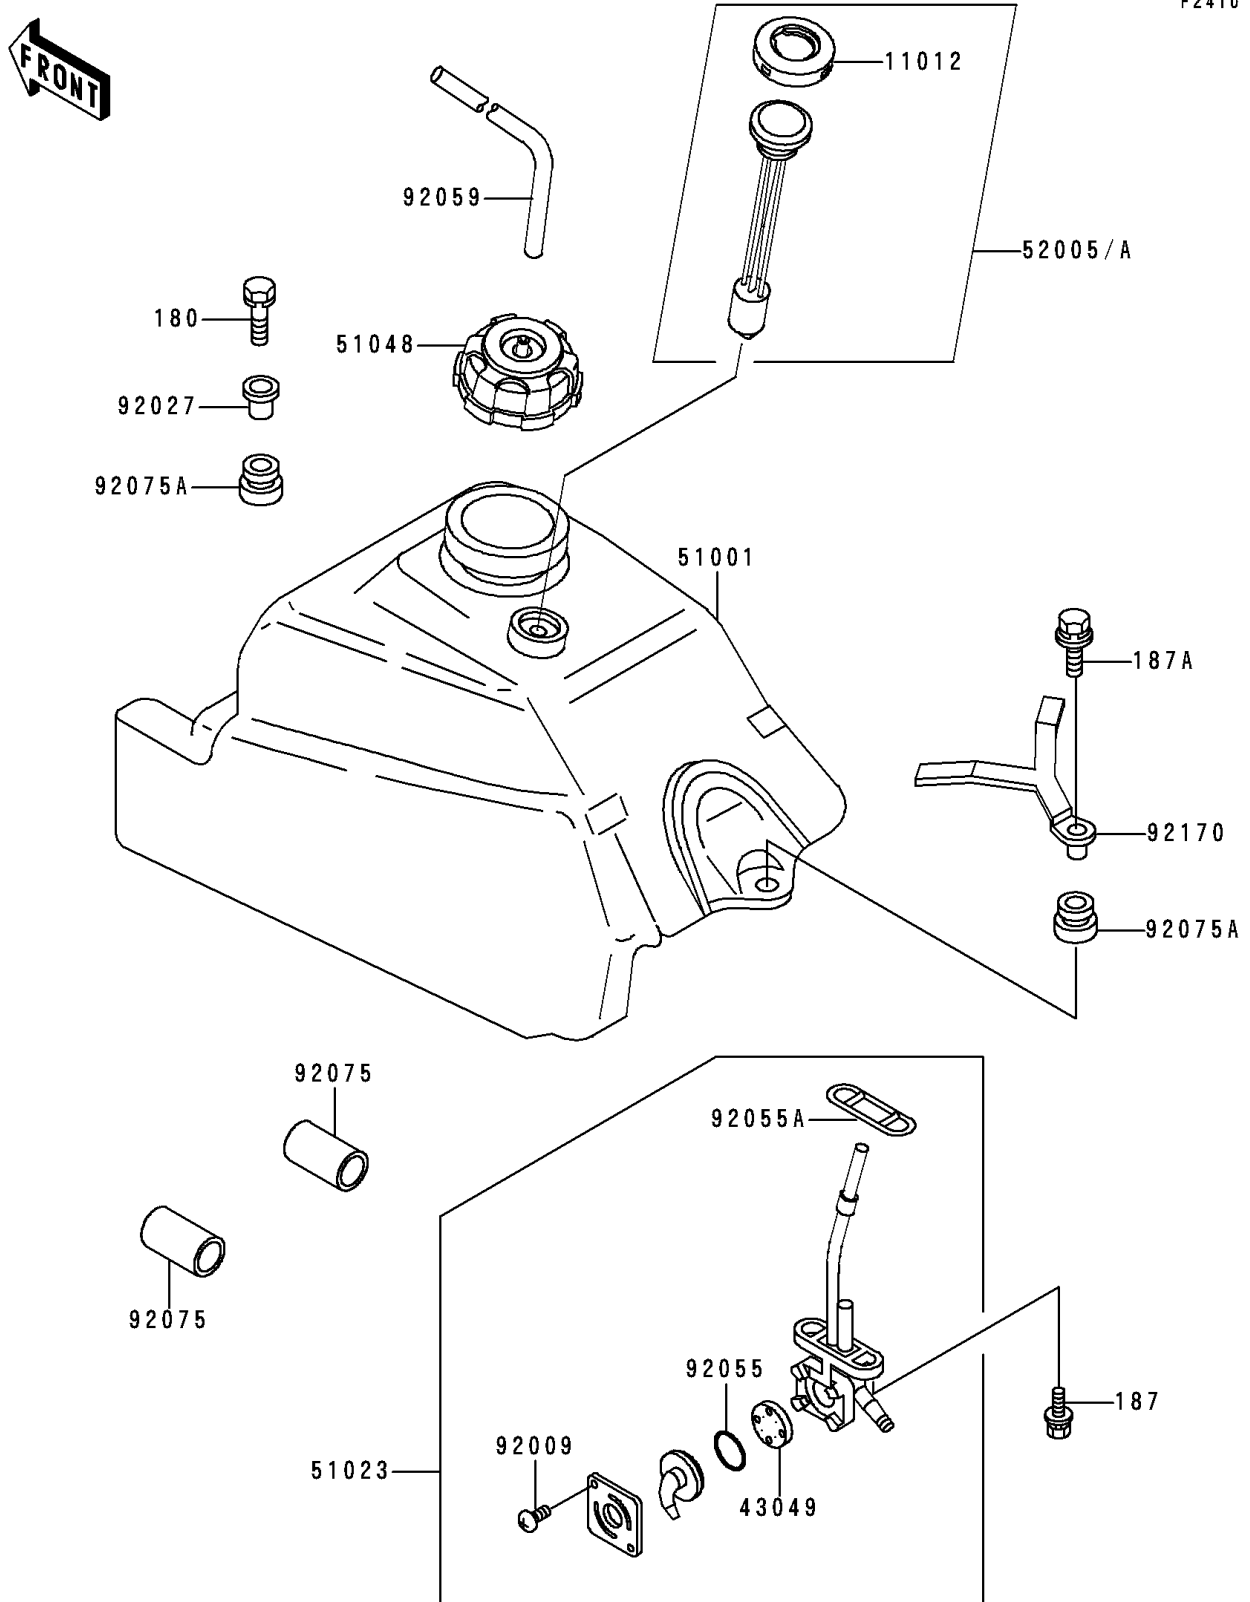

## 1996 Bayou® 400 4x4 PARTS DIAGRAM

Fuel Tank

## 1996 Bayou® 400 4x4 PARTS LIST

Fuel Tank

ITEM NAME	PART NUMBER	QUANTITY
BOLT-UPSET-WS,6X25 (Ref # 180)	180D0625	1
BOLT-UPSET-WSP (Ref # 187)	187B0614	1
BOLT-UPSET-WSP (Ref # 187A)	187D0630	1
CAP,FUEL GAUGE (Ref # 11012)	11012-1627	1
PACKING,FUEL TAP LEVER (Ref # 43049)	43049-1017	1
TANK-COMP-FUEL (Ref # 51001)	51001-1362	1
TAP-ASSY,FUEL (Ref # 51023)	51023-1159	1
CAP-ASSY-TANK,FUEL (Ref # 51048)	51048-1090	1
GAUGE,FUEL (Ref # 52005)	52005-1086	1
SCREW,3X5 (Ref # 92009)	92009-1123	1
COLLAR,L=16.1 (Ref # 92027)	92027-1847	1
RING-O,FUEL TAP LEVER (Ref # 92055)	92055-1111	1
RING-O,FUEL TAP PACKING (Ref # 92055A)	92055-1348	1
TUBE,5X9.4X300 (Ref # 92059)	92059-1982	1
DAMPER,FUEL TANK,FR,UNDER (Ref # 92075)	92075-1369	1
DAMPER (Ref # 92075A)	92075-1787	1
CLAMP,HOSE (Ref # 92170)	92170-1070	1